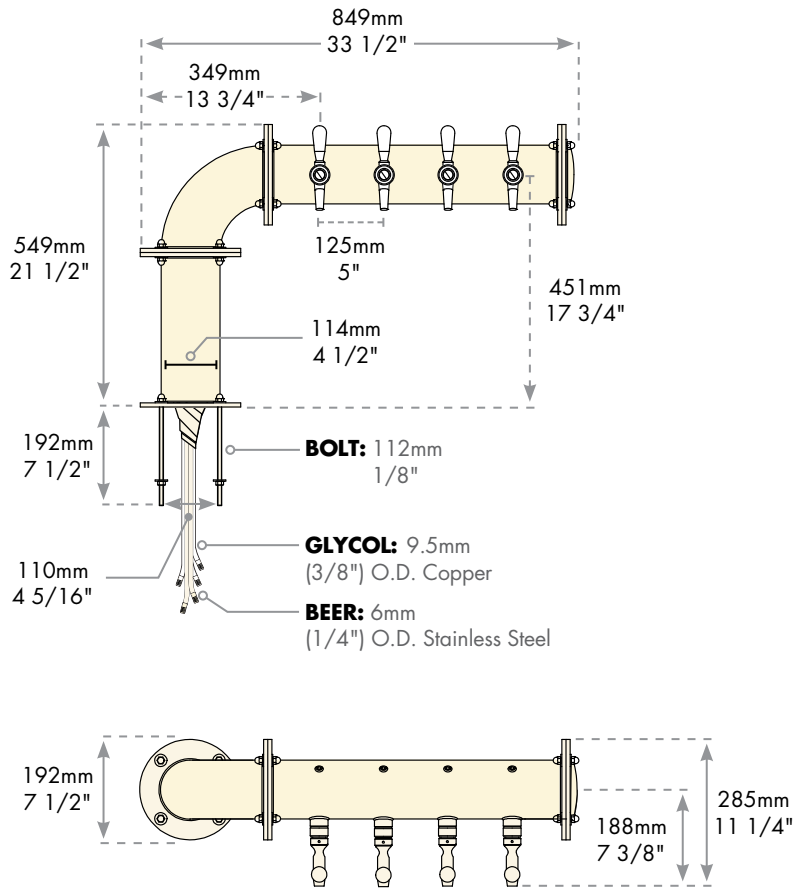

Chrome
BH-L-4

Faucet knobs not included.

Specifications

Micro Matic reserves the right to change specifications without notice.

AUTOQUOTES

Part No.	Faucets	Finish	Dispense System	Shipping Weight	Box Dimensions
<input type="checkbox"/> BH-L-4	4	Chrome	Glycol	TBD	TBD
				TBD	TBD

Dimensions

Copyright ©2011 Micro Matic USA, Inc. All Rights Reserved. 00894D0910

www.micromatic.com

Toll Free: 1-(866) 327-4159

West	Central	Southeast	Northeast
19791 Bahama Street Northridge, CA 91324 Tel. (818) 701-9765 Fax. (818) 701-9844	10726 North Second Street Machesney Park, IL 61115 Tel. (815) 968-7557 Fax. (815) 968-0363	2364 Simon Court Brooksville, FL 34604 Tel. (352) 799-6331 Fax. (352) 796-2429	4601 Saucon Creek Road Center Valley, PA 18034 Tel. (610) 625-4464 Fax. (610) 625-4466