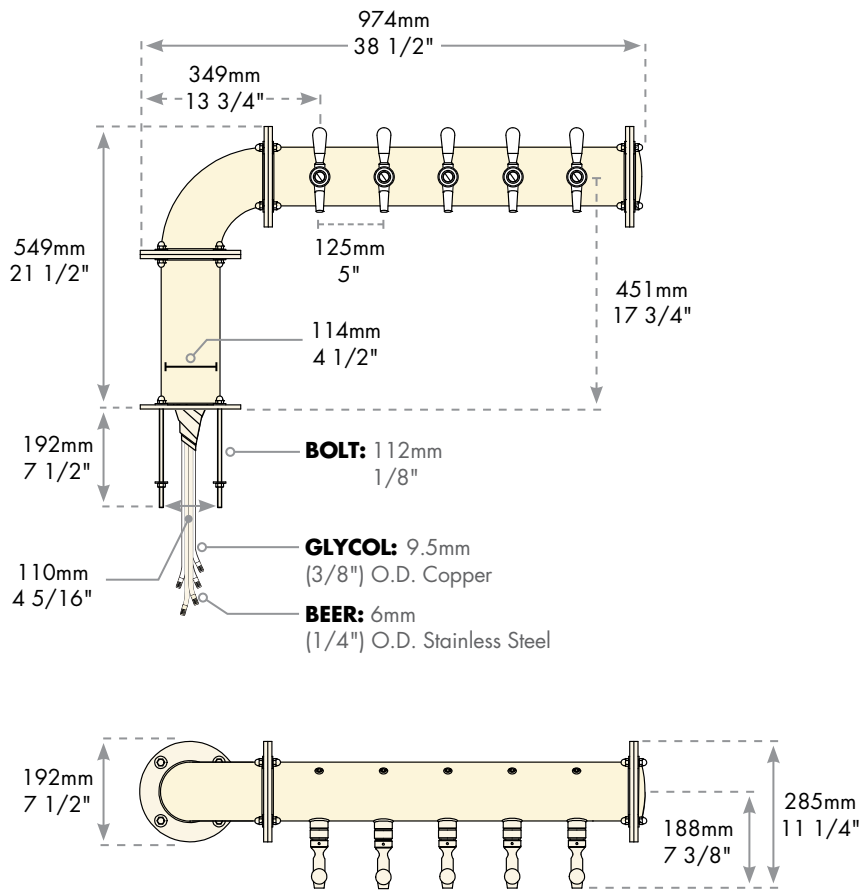

Chrome
BH-L-5

Faucet knobs not included.

Specifications

Micro Matic reserves the right to change specifications without notice.

AUTOQUOTES

Part No.	Faucets	Finish	Dispense System	Shipping Weight	Box Dimensions
<input type="checkbox"/> BH-L-5	5	Chrome	Glycol	TBD	TBD
				TBD	TBD

Dimensions

Copyright ©2011 Micro Matic USA, Inc. All Rights Reserved. 00895D0910

www.micromatic.com

Toll Free: 1-(866) 327-4159

West	Central	Southeast	Northeast
19791 Bahama Street Northridge, CA 91324 Tel. (818) 701-9765 Fax. (818) 701-9844	10726 North Second Street Machesney Park, IL 61115 Tel. (815) 968-7557 Fax. (815) 968-0363	2364 Simon Court Brooksville, FL 34604 Tel. (352) 799-6331 Fax. (352) 796-2429	4601 Saucon Creek Road Center Valley, PA 18034 Tel. (610) 625-4464 Fax. (610) 625-4466