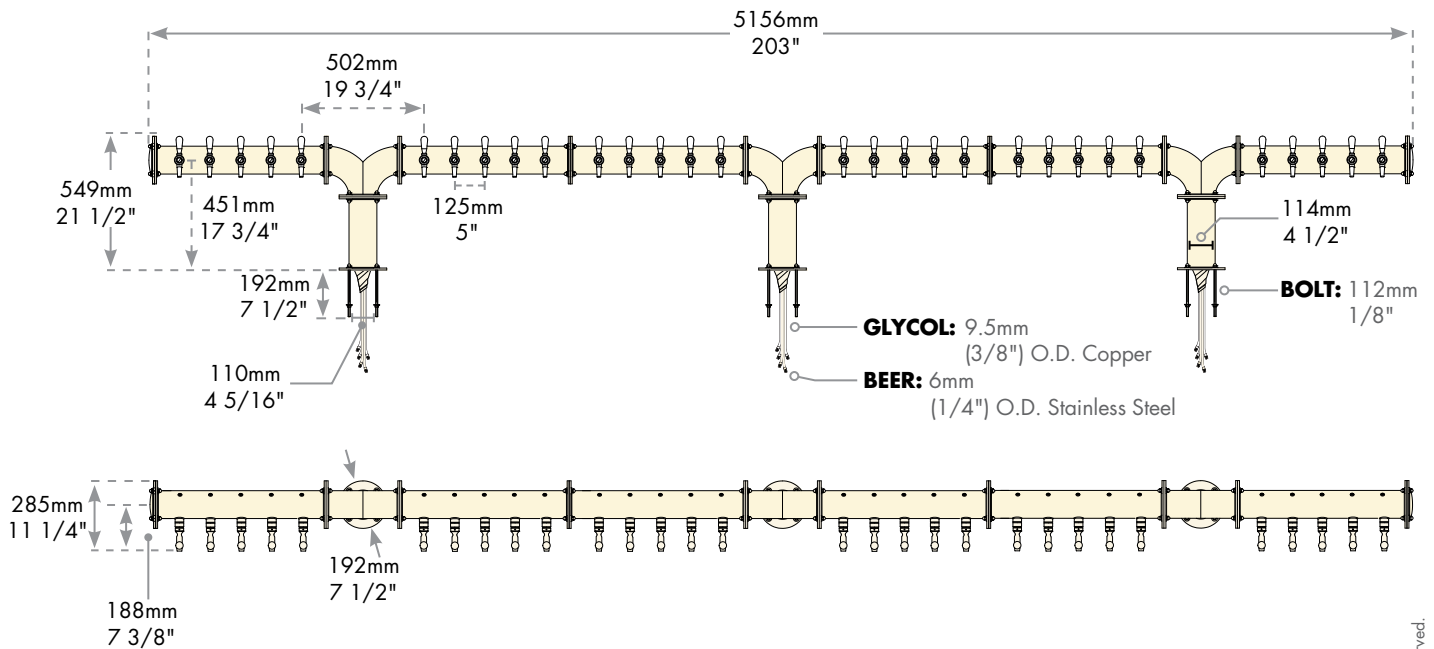

Specifications

Micro Matic reserves the right to change specifications without notice.

AUTOQUOTES

Part No.	Faucets	Finish	Dispense System	Shipping Weight	Box Dimensions
☐ BH-TY-30	30	Chrome	Glycol	TBD	TBD
				TBD	TBD

Dimensions

Copyright ©2011 Micro Matic USA, Inc. All Rights Reserved. 00901-D0910

MICRO MATIC

www.micromatic.com

Toll Free: 1-(866) 327-4159

West	Central	Southeast	Northeast
19791 Bahama Street Northridge, CA 91324 Tel. (818) 701-9765 Fax. (818) 701-9844	10726 North Second Street Machesney Park, IL 61115 Tel. (815) 968-7557 Fax. (815) 968-0363	2364 Simon Court Brooksville, FL 34604 Tel. (352) 799-6331 Fax. (352) 796-2429	4601 Saucon Creek Road Center Valley, PA 18034 Tel. (610) 625-4464 Fax. (610) 625-4466