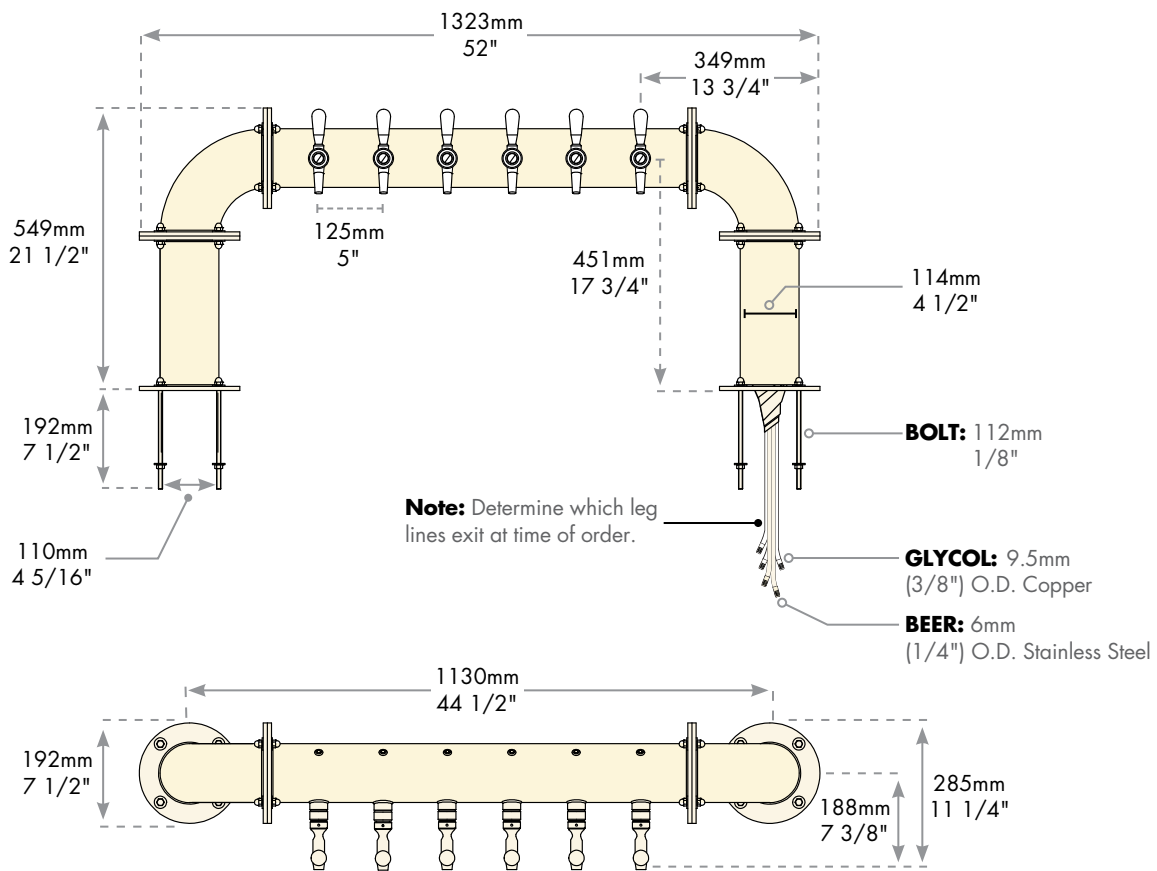

Chrome
BH-U-6

Faucet knobs not included.

Specifications

Micro Matic reserves the right to change specifications without notice. **AUTOQUOTES**

Part No.	Faucets	Finish	Dispense System	Shipping Weight	Box Dimensions
<input type="checkbox"/> BH-U-6	6	Chrome	Glycol	36 kg	Pallet
				79 lbs	Pallet

Dimensions

Copyright ©2011 Micro Matic USA, Inc. All Rights Reserved. 00889D1010

www.micromatic.com

Toll Free: 1-(866) 327-4159

West	Central	Southeast	Northeast
19791 Bahama Street Northridge, CA 91324 Tel. (818) 701-9765 Fax. (818) 701-9844	10726 North Second Street Machesney Park, IL 61115 Tel. (815) 968-7557 Fax. (815) 968-0363	2364 Simon Court Brooksville, FL 34604 Tel. (352) 799-6331 Fax. (352) 796-2429	4601 Saucon Creek Road Center Valley, PA 18034 Tel. (610) 625-4464 Fax. (610) 625-4466