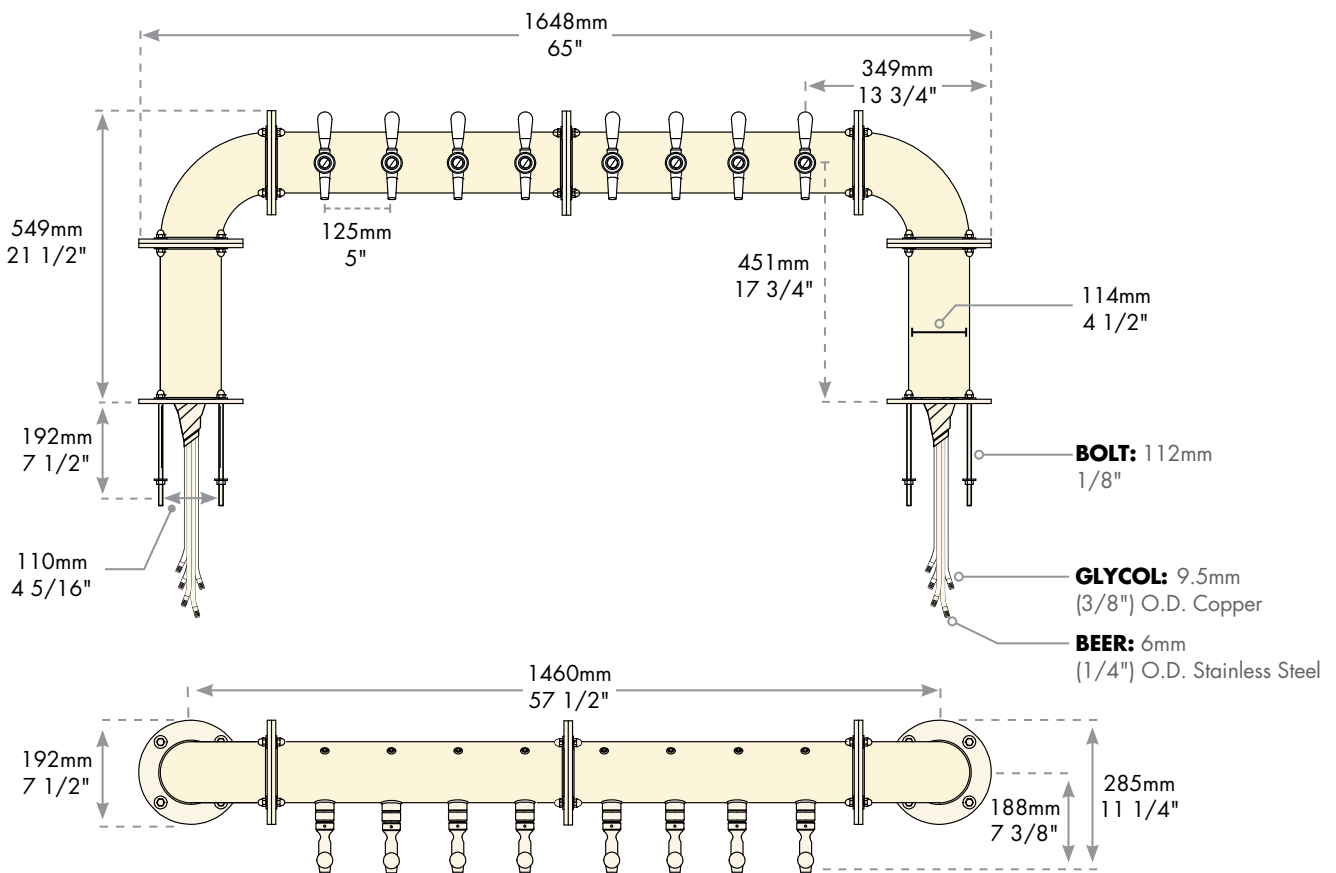

Chrome
BH-U-8

Faucet knobs not included.

Specifications

Micro Matic reserves the right to change specifications without notice.

AUTOQUOTES

Part No.	Faucets	Finish	Dispense System	Shipping Weight	Box Dimensions
<input type="checkbox"/> BH-U-8	8	Chrome	Glycol	41 kg	Pallet
				90 lbs	Pallet

Dimensions

Copyright ©2011 Micro Matic USA, Inc. All Rights Reserved. 00890D1010

www.micromatic.com

Toll Free: 1-(866) 327-4159

West	Central	Southeast	Northeast
19791 Bahama Street Northridge, CA 91324 Tel. (818) 701-9765 Fax. (818) 701-9844	10726 North Second Street Machesney Park, IL 61115 Tel. (815) 968-7557 Fax. (815) 968-0363	2364 Simon Court Brooksville, FL 34604 Tel. (352) 799-6331 Fax. (352) 796-2429	4601 Saucon Creek Road Center Valley, PA 18034 Tel. (610) 625-4464 Fax. (610) 625-4466