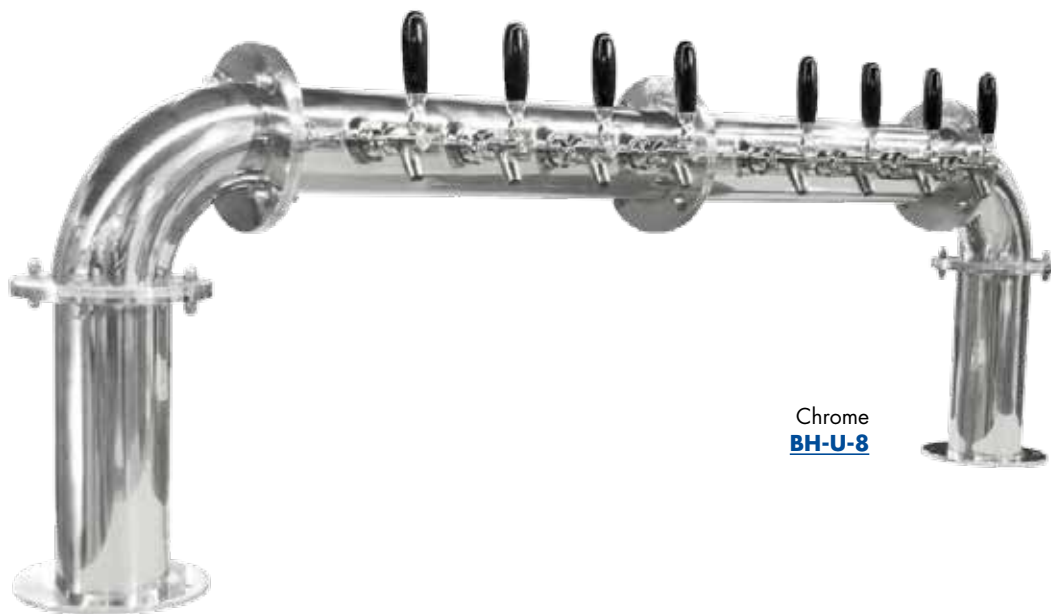

- Impressive style – oversized brewery pipe look.
- Imported European design.
- High polished exterior chrome finish will provide years of durable service.
- All stainless steel contact with the beer for the ultimate in draft purity.

Chrome
BH-U-8

Faucet knobs not included.

Specifications

Micro Matic reserves the right to change specifications without notice.

AUTOQUOTES

Part No.	Faucets	Finish	Dispense System	Shipping Weight	Box Dimensions
<input type="checkbox"/> BH-U-8	8	Chrome	Glycol	41 kg	Pallet
				90 lbs	Pallet