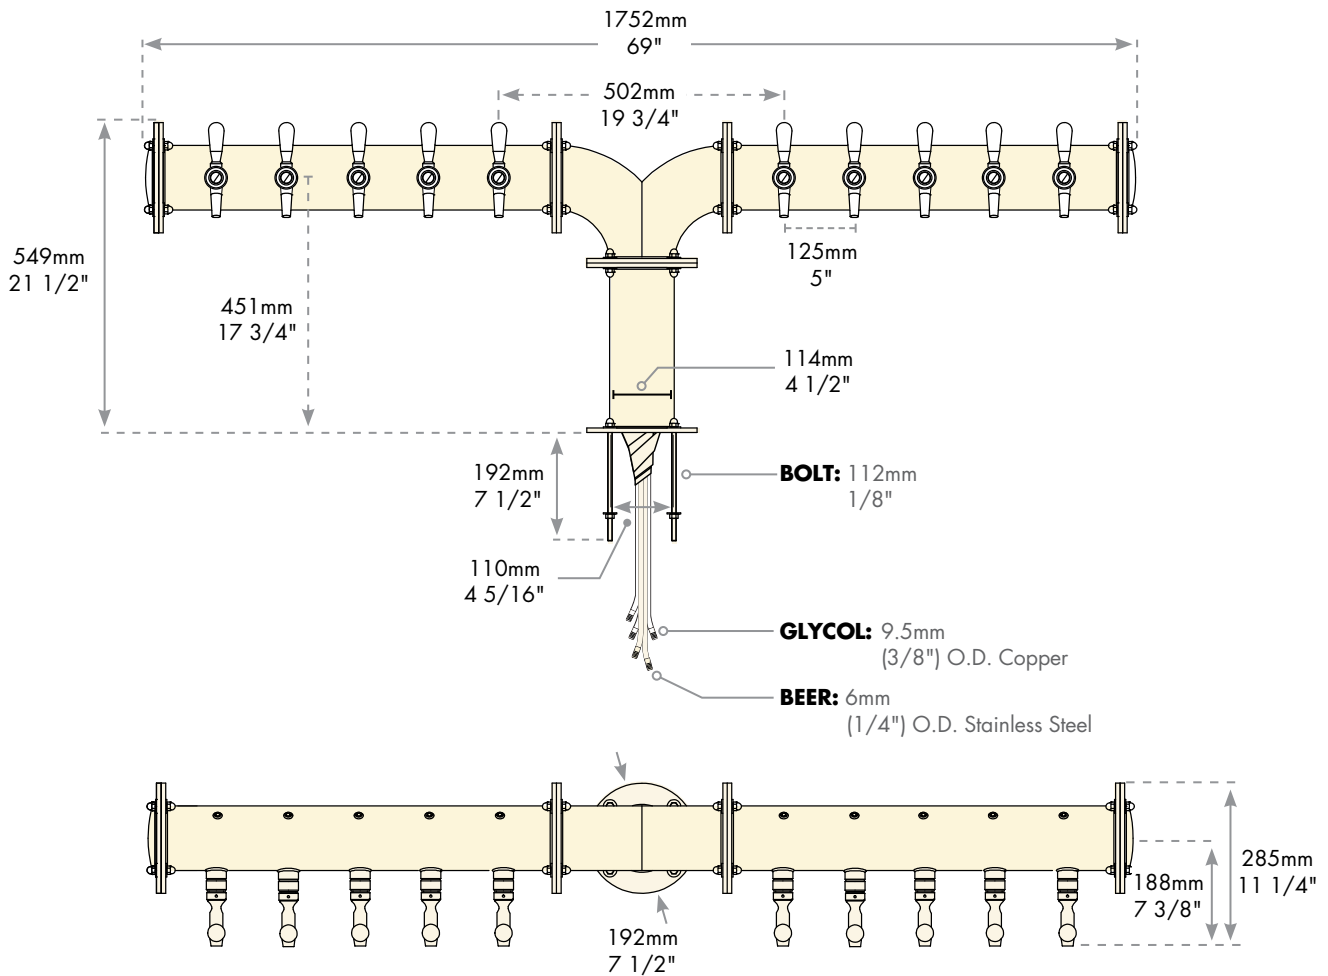

Specifications

Micro Matic reserves the right to change specifications without notice.

AUTOQUOTES

Part No.	Faucets	Finish	Dispense System	Shipping Weight	Box Dimensions
☐ BH-Y-10	10	Chrome	Glycol	TBD	TBD
				TBD	TBD

Dimensions

Copyright ©2011 Micro Matic USA, Inc. All Rights Reserved. 00897-D0910

www.micromatic.com

Toll Free: 1-(866) 327-4159

West	Central	Southeast	Northeast
19791 Bahama Street Northridge, CA 91324 Tel. (818) 701-9765 Fax. (818) 701-9844	10726 North Second Street Machesney Park, IL 61115 Tel. (815) 968-7557 Fax. (815) 968-0363	2364 Simon Court Brooksville, FL 34604 Tel. (352) 799-6331 Fax. (352) 796-2429	4601 Saucon Creek Road Center Valley, PA 18034 Tel. (610) 625-4464 Fax. (610) 625-4466