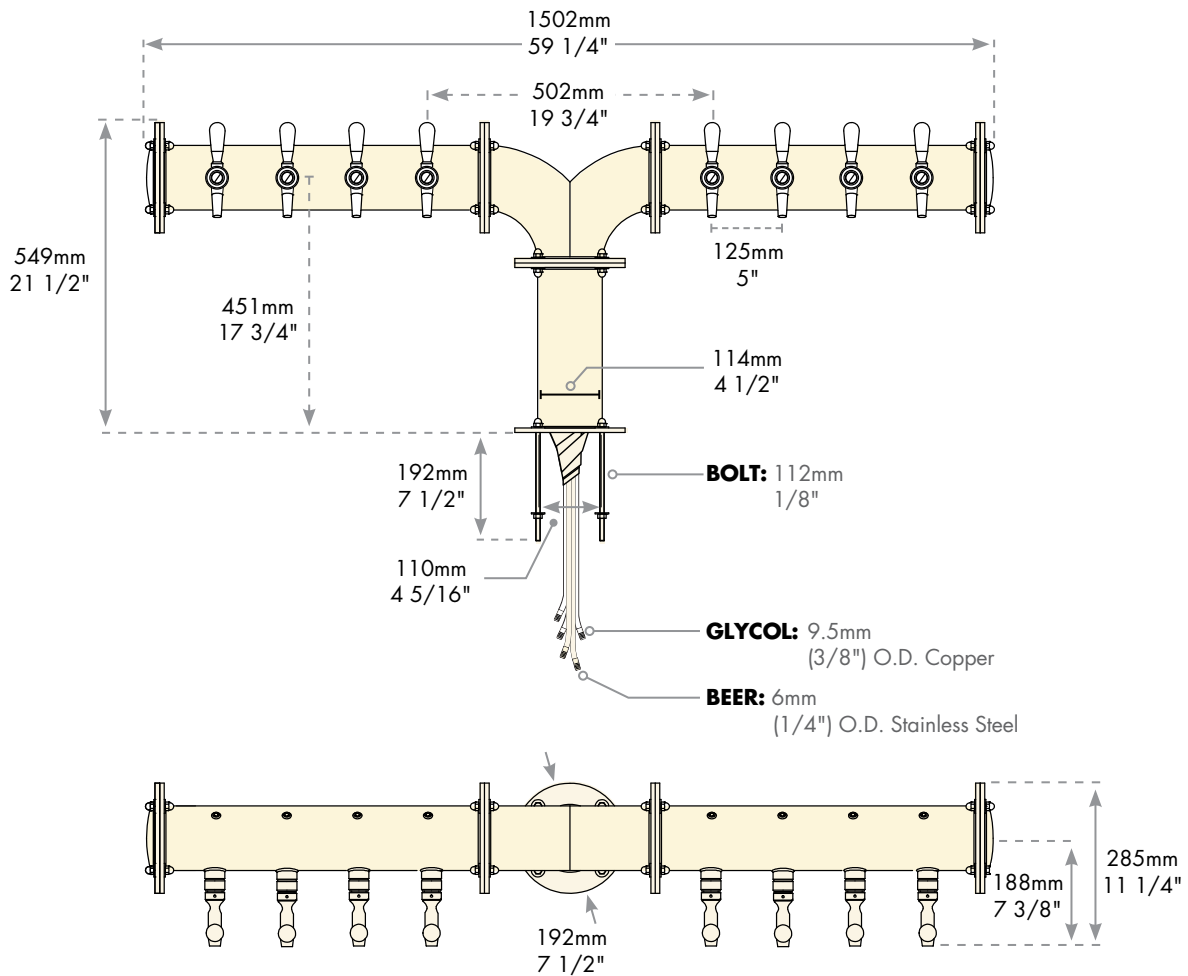

Specifications

Micro Matic reserves the right to change specifications without notice.

AUTOQUOTES

Part No.	Faucets	Finish	Dispense System	Shipping Weight	Box Dimensions
☐ BH-Y-8	8	Chrome	Glycol	TBD	TBD
				TBD	TBD

Dimensions

Copyright ©2011 Micro Matic USA, Inc. All Rights Reserved. 0089&D0910

www.micromatic.com

Toll Free: 1-(866) 327-4159

West	Central	Southeast	Northeast
19791 Bahama Street Northridge, CA 91324 Tel. (818) 701-9765 Fax. (818) 701-9844	10726 North Second Street Machesney Park, IL 61115 Tel. (815) 968-7557 Fax. (815) 968-0363	2364 Simon Court Brooksville, FL 34604 Tel. (352) 799-6331 Fax. (352) 796-2429	4601 Saucon Creek Road Center Valley, PA 18034 Tel. (610) 625-4464 Fax. (610) 625-4466