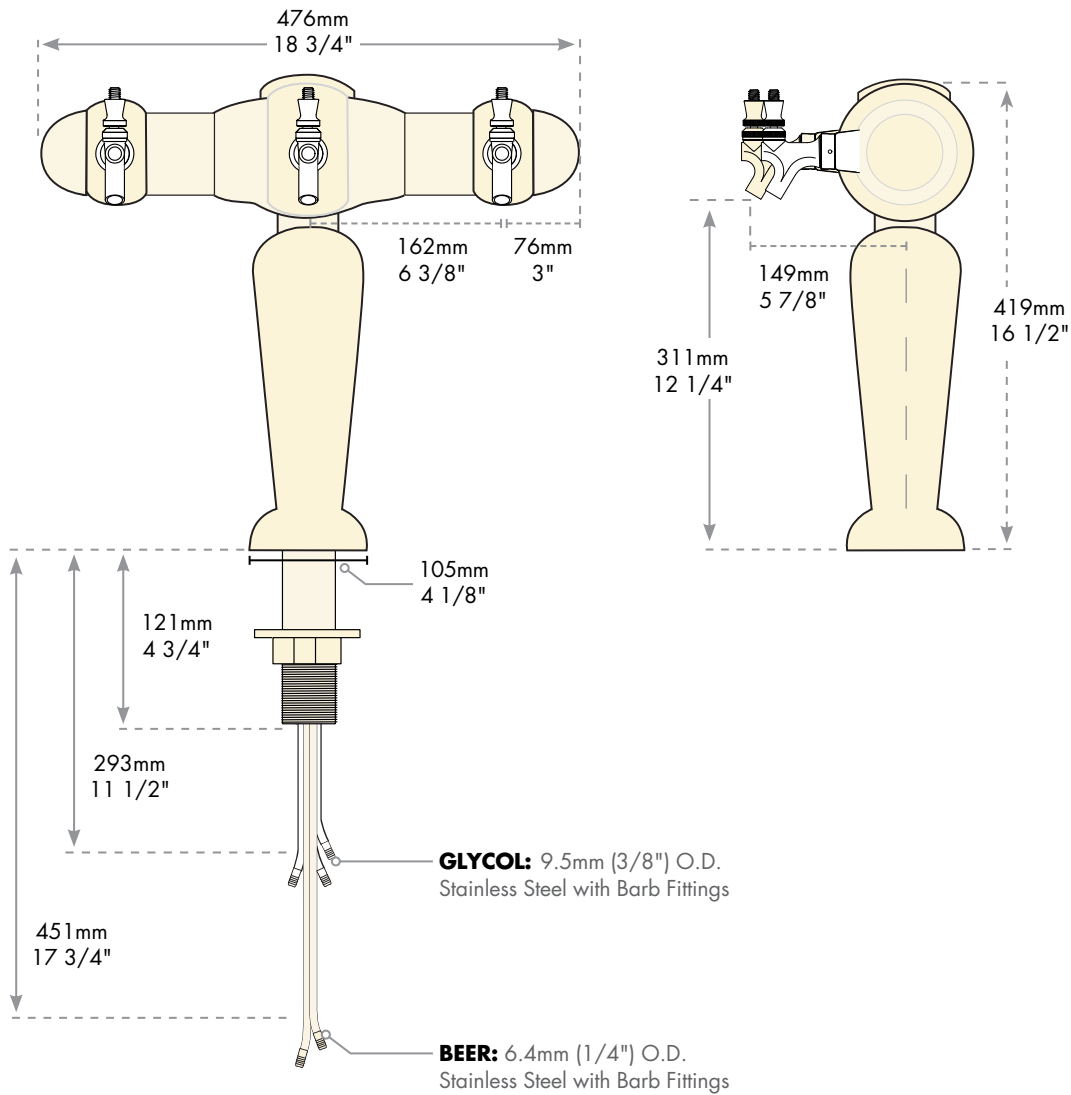

Specifications

Micro Matic reserves the right to change specifications without notice.

AUTOQUOTES

Part No.	Faucets	Finish	Dispense System	Shipping Weight	Box Dimensions
☐ BRIG-C-3	3	Chrome	Glycol	TBD	TBD
				TBD	TBD
☐ BRIG-C-3-M	3	Chrome with Medallions	Glycol	TBD	TBD
				TBD	TBD

Dimensions

Copyright ©2012 Micro Matic USA, Inc. All Rights Reserved. 001066-D0312

MICRO MATIC

www.micromatic.com

Toll Free: 1-(866) 327-4159

West	Central	Southeast	Northeast
19791 Bahama Street Northridge, CA 91324 Tel. (818) 701-9765 Fax. (818) 701-9844	10726 North Second Street Machesney Park, IL 61115 Tel. (815) 968-7557 Fax. (815) 968-0363	2364 Simon Court Brooksville, FL 34604 Tel. (352) 799-6331 Fax. (352) 796-2429	4601 Saucon Creek Road Center Valley, PA 18034 Tel. (610) 625-4464 Fax. (610) 625-4466