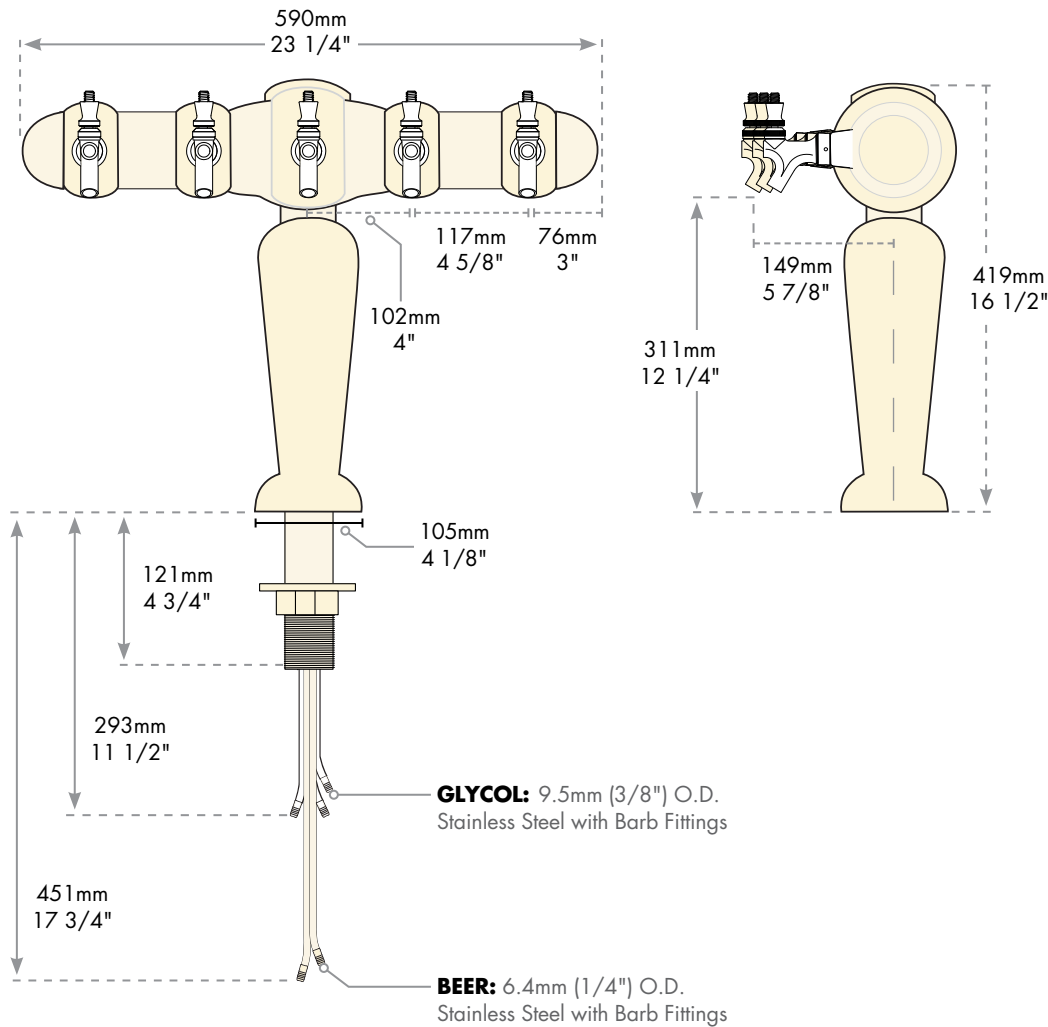

- Sensual shapes for the bar top.
- Elegant European design.
- High polished exterior chrome finish will provide years of durable service.
- All stainless steel contact with the beer for the ultimate in draft purity.

Chrome
BRIG-C-5

Chrome
BRIG-C-5-M

Chrome
BRIG-CJ-C

Join two towers to make a 10 Faucet double pedestal tower.

Faucet knobs not included.

S Stainless Steel
beer contact for the pure
taste of fresh draft beer.

Specifications

Micro Matic reserves the right to change specifications without notice.

AUTOQUOTES

Part No.	Faucets	Finish	Dispense System	Shipping Weight	Box Dimensions
☐ BRIG-C-5	5	Chrome	Glycol	TBD	TBD
				TBD	TBD
☐ BRIG-C-5-M	5	Chrome with Medallions	Glycol	TBD	TBD
				TBD	TBD

Dimensions

Copyright ©2012 Micro Matic USA, Inc. All Rights Reserved. 001065-D0312

www.micromatic.com

Toll Free: 1-(866) 327-4159

West	Central	Southeast	Northeast
19791 Bahama Street Northridge, CA 91324 Tel. (818) 701-9765 Fax. (818) 701-9844	10726 North Second Street Machesney Park, IL 61115 Tel. (815) 968-7557 Fax. (815) 968-0363	2364 Simon Court Brooksville, FL 34604 Tel. (352) 799-6331 Fax. (352) 796-2429	4601 Saucon Creek Road Center Valley, PA 18034 Tel. (610) 625-4464 Fax. (610) 625-4466