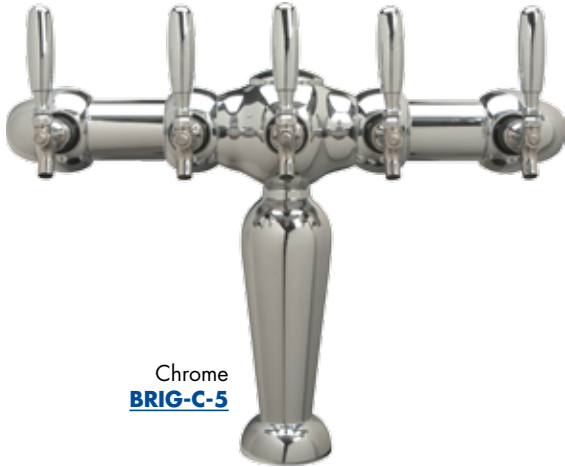

- Sensual shapes for the bar top.
- Elegant European design.
- High polished exterior chrome finish will provide years of durable service.
- All stainless steel contact with the beer for the ultimate in draft purity.

Chrome
BRIG-C-5

Chrome
BRIG-C-5-M

Chrome
BRIG-CJ-C

Join two towers to make a 10 Faucet double pedestal tower.

Faucet knobs not included.

S Stainless Steel
beer contact for the pure
taste of fresh draft beer.