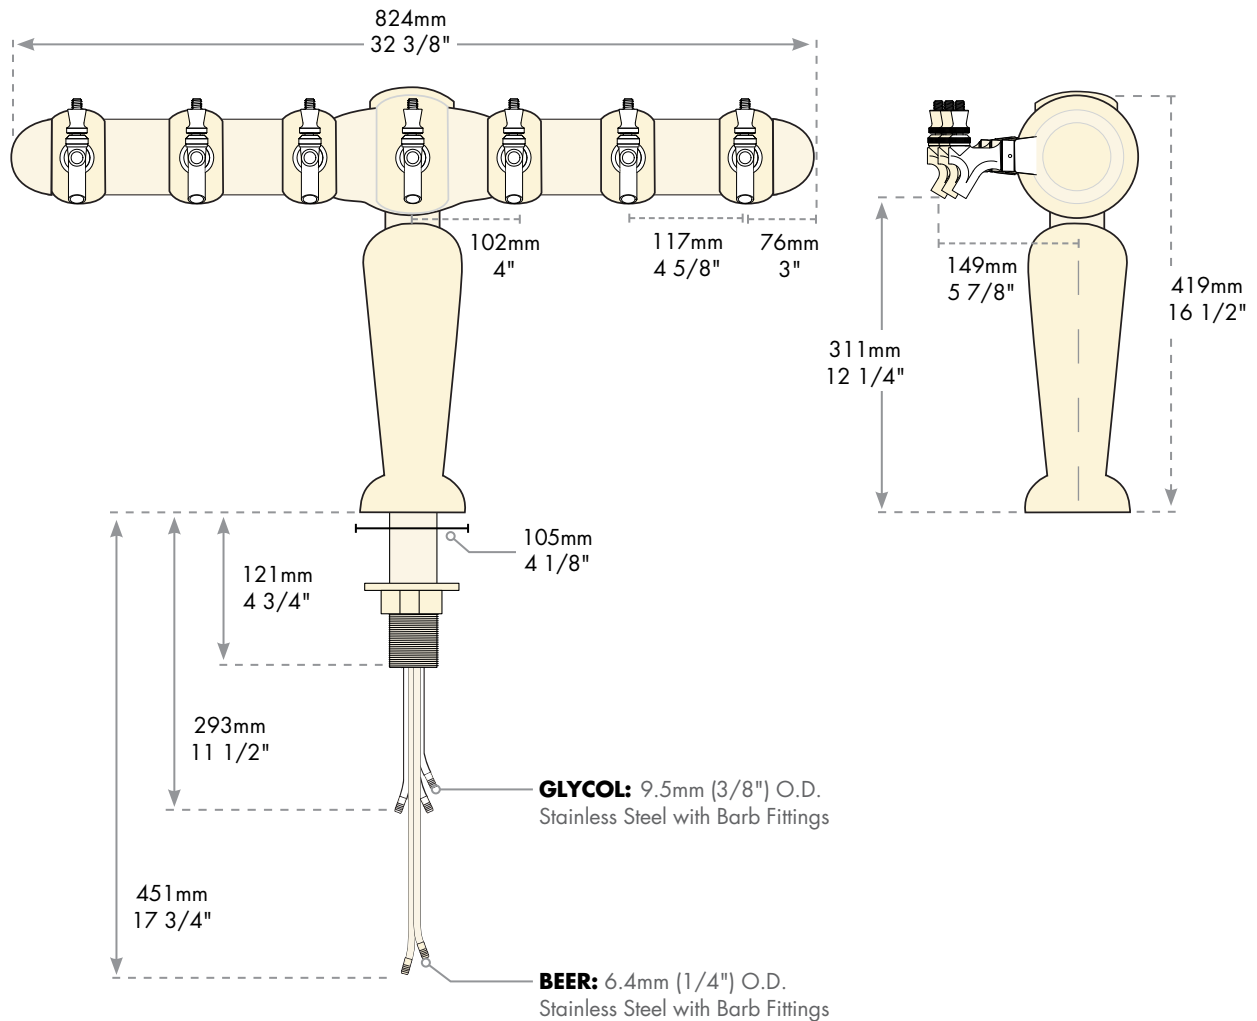

Specifications

Micro Matic reserves the right to change specifications without notice.

AUTOQUOTES

Part No.	Faucets	Finish	Dispense System	Shipping Weight	Box Dimensions
☐ BRIG-C-7	7	Chrome	Glycol	TBD	TBD
				TBD	TBD
☐ BRIG-C-7-M	7	Chrome with Medallions	Glycol	TBD	TBD
				TBD	TBD

Dimensions

Copyright ©2012 Micro Matic USA, Inc. All Rights Reserved. 001063-D0312

MICRO MATIC

www.micromatic.com

Toll Free: 1-(866) 327-4159

West	Central	Southeast	Northeast
19791 Bahama Street Northridge, CA 91324 Tel. (818) 701-9765 Fax. (818) 701-9844	10726 North Second Street Machesney Park, IL 61115 Tel. (815) 968-7557 Fax. (815) 968-0363	2364 Simon Court Brooksville, FL 34604 Tel. (352) 799-6331 Fax. (352) 796-2429	4601 Saucon Creek Road Center Valley, PA 18034 Tel. (610) 625-4464 Fax. (610) 625-4466