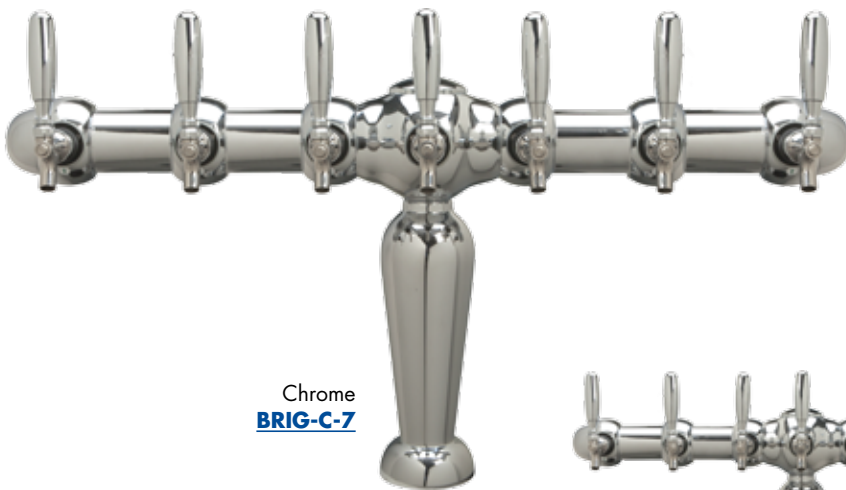

- Sensual shapes for the bar top.
- Elegant European design.
- High polished exterior chrome finish will provide years of durable service.
- All stainless steel contact with the beer for the ultimate in draft purity.

Chrome  
**BRIG-C-7**

**BRIG-CJ-C**

Join two towers to make a  
14 Faucet double pedestal tower.

Chrome  
**BRIG-C-7-M**

Faucet knobs not included.

**S** Stainless Steel  
beer contact for the pure  
taste of fresh draft beer.