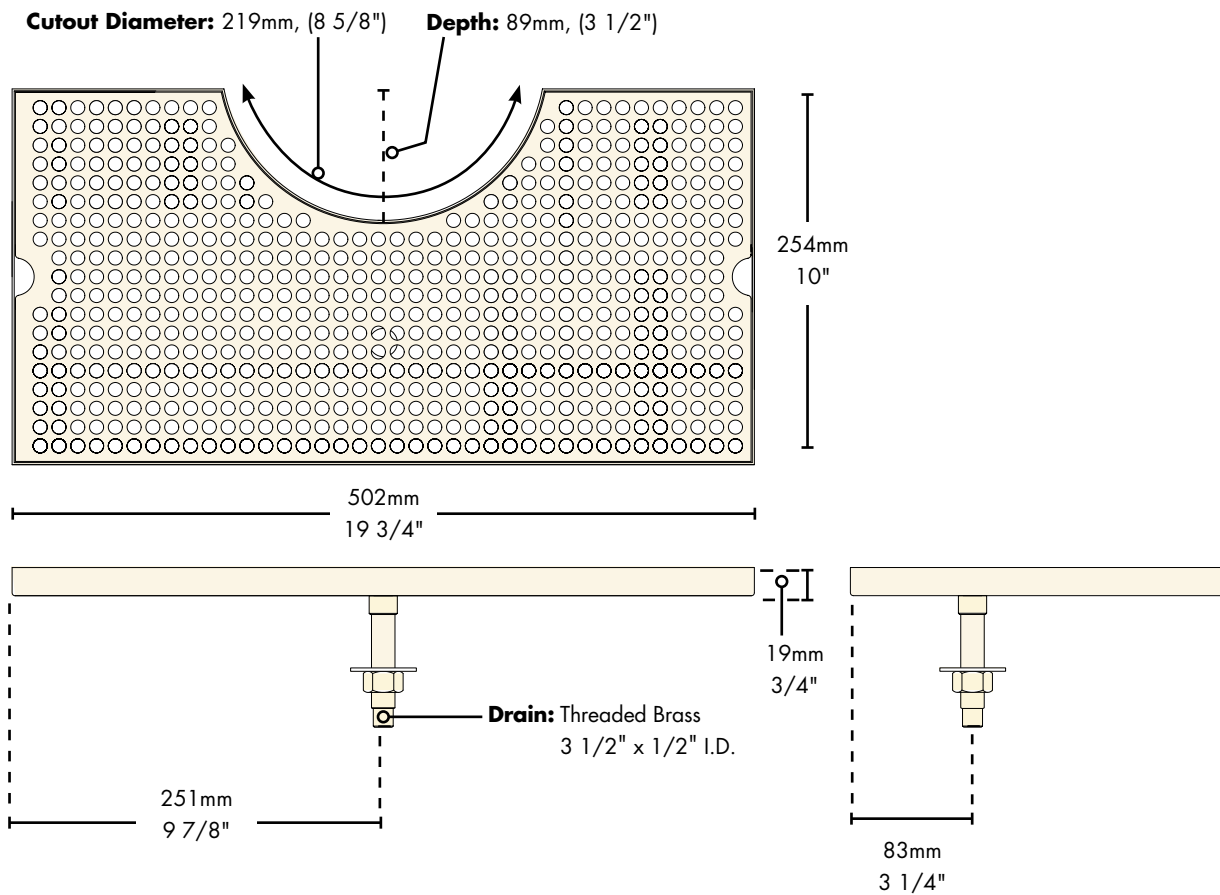

Specifications

Part No.	Description	Shipping Weight	Box Dimensions
☐ BVL-120LDCH	Stainless Steel	3 kg	533mm L x 254mm W x 51 mm H
		6 lbs	21"L x 10"W x 2"H
☐ BVL-120LDSSPVD	PVD Brass	3 kg	533mm L x 254mm W x 51 mm H
		6 lbs	21"L x 10"W x 2"H

Dimensions

Copyright ©2011 Micro Matic USA, Inc. All Rights Reserved.

00329D1008

MICRO MATIC

www.micromatic.com

Toll Free: 1-(866) 327-4159

West	Central	Southeast	Northeast

19791 Bahama Street Northridge, CA 91324 Tel. (818) 701-9765 Fax. (818) 701-9844	10726 North Second Street Machesney Park, IL 61115 Tel. (815) 968-7557 Fax. (815) 968-0363	2364 Simon Court Brooksville, FL 34604 Tel. (352) 799-6331 Fax. (352) 796-2429	4601 Saucon Creek Road Center Valley, PA 18034 Tel. (610) 625-4464 Fax. (610) 625-4466