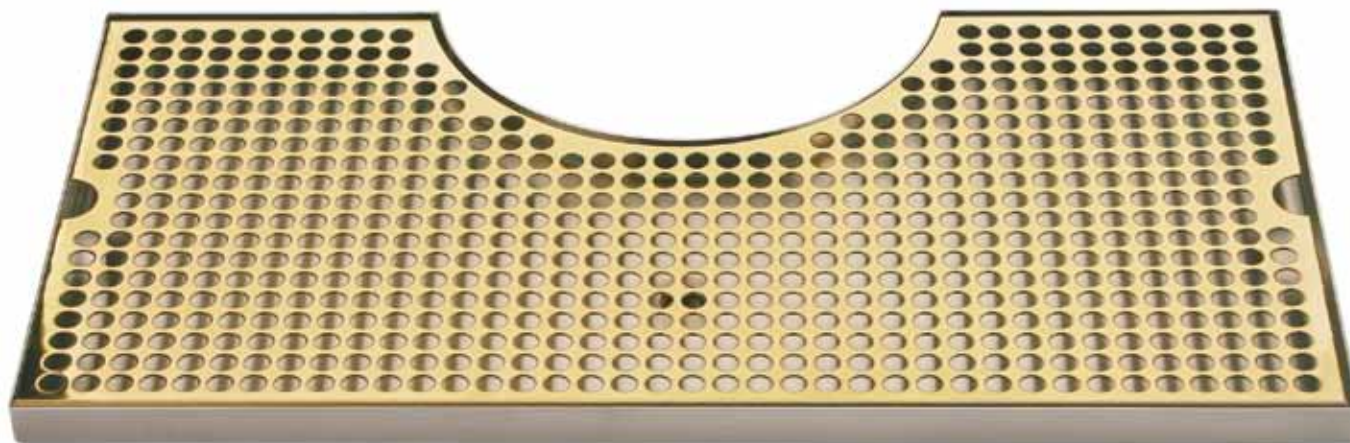

- Easy installation: simply drill one hole to locate and secure.
- Robust 18 gauge stainless steel construction.
- Welded corners, finished smooth for safety and appearance.
- Perforated screen for maximum drip coverage.

Stainless Steel  
[BVL-120LDCH](#)

PVD Brass  
[BVL-120LDSSPVD](#)

## Features

Tarnish Free  
PVD Brass.

Stainless Steel for  
hygiene and durability.

# Specifications

Part No.	Description	Shipping Weight	Box Dimensions
<input type="checkbox"/> <b>BVL-120LDCH</b>	Stainless Steel	3 kg	533mm L x 254mm W x 51 mm H
		6 lbs	21"L x 10"W x 2"H
<input type="checkbox"/> <b>BVL-120LDSSPVD</b>	PVD Brass	3 kg	533mm L x 254mm W x 51 mm H
		6 lbs	21"L x 10"W x 2"H