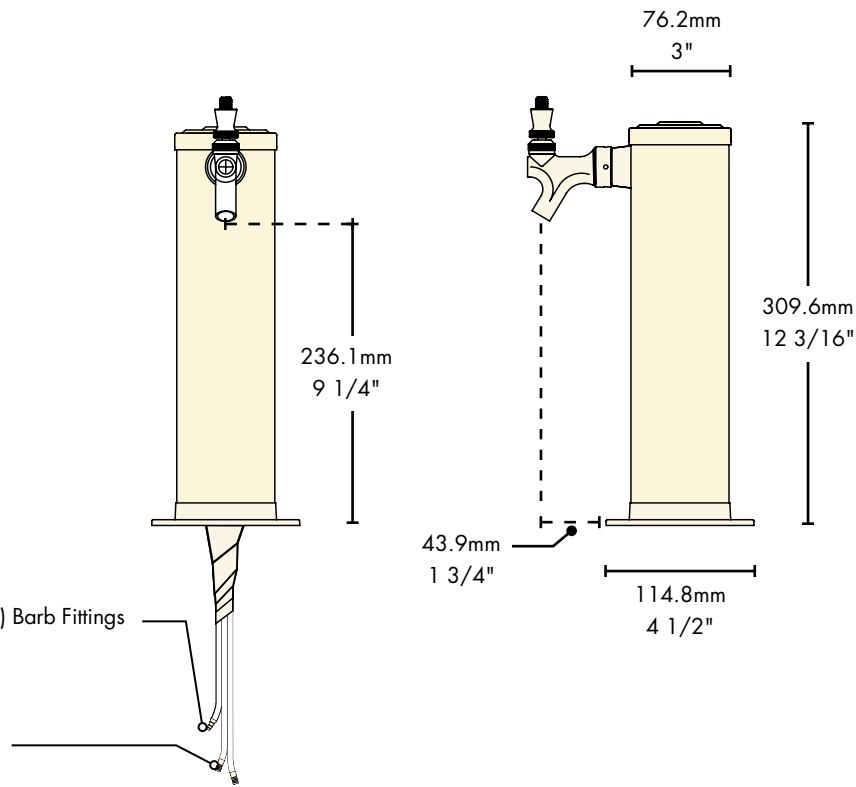

The integrated Kool-Rite module provides optimum cooling at the point of dispense. Modular construction makes the installation process as simple as PLUG "N" POUR.

Specifications

Micro Matic reserves the right to change specifications without notice.

AUTOQUOTES

Part No.	Faucets	Finish	Dispense System	Shipping Weight	Box Dimensions
<input type="checkbox"/> D4743TKR*	1	Polished S/S	Kool-Rite (Glycol)	6 kg 12 lbs	1168mm L x 254mm W x 635mm H 46"L x 10"W x 25"H
<input type="checkbox"/> D4743T-PVDKR*	1	PVD Brass	Kool-Rite (Glycol)	6 kg 12 lbs	1168mm L x 254mm W x 635mm H 46"L x 10"W x 25"H

 Certified

Dimensions

BEER:

6.4mm (1/4") O.D. Stainless Steel
with 7.94mm - 9.52mm (5/16" - 3/8") Barb Fittings

GLYCOL:

9.52mm (3/8") O.D. Copper
with 9.52mm (3/8") Barb Fittings

Copyright ©2011 Micro Matic USA, Inc. All Rights Reserved. 00217-D1008