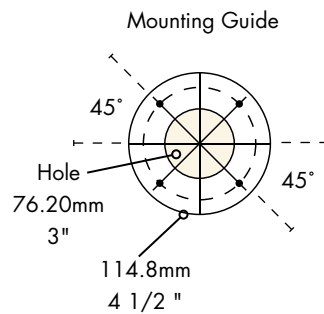

AUTOQUOTES

Part No.	Faucets	Finish	Dispense System	Shipping Weight	Box Dimensions
<input type="checkbox"/> D4743TKR*	1	Polished S/S	Kool-Rite (Glycol)	6 kg 12 lbs	1168mm L x 254mm W x 635mm H 46"L x 10"W x 25"H
<input type="checkbox"/> D4743T-PVDKR*	1	PVD Brass	Kool-Rite (Glycol)	6 kg 12 lbs	1168mm L x 254mm W x 635mm H 46"L x 10"W x 25"H

 Certified

Dimensions

BEER:

6.4mm (1/4") O.D. Stainless Steel
with 7.94mm - 9.52mm (5/16" - 3/8") Barb Fittings

GLYCOL:

9.52mm (3/8") O.D. Copper
with 9.52mm (3/8") Barb Fittings

Copyright ©2011 Micro Matic USA, Inc. All Rights Reserved. 00217-D1008