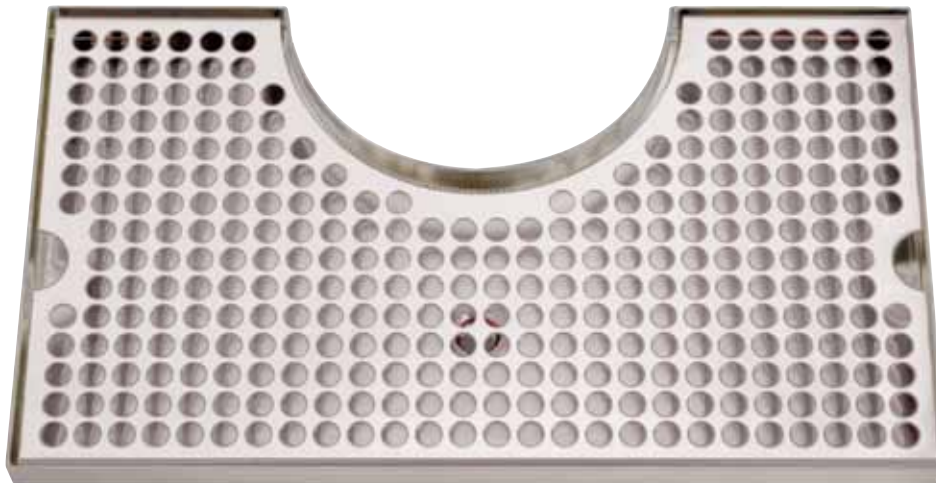

- Easy installation: simply drill one hole to locate and secure.
- Robust 18 gauge stainless steel construction.
- Welded corners, finished smooth for safety and appearance.
- Perforated screen for maximum drip coverage.

PVD Brass
[DP-1020DSSPVD](#)

Stainless Steel
[DP-1020D](#)

Features

Tarnish Free
PVD Brass.

Stainless Steel for
hygiene and durability.

Specifications

Part No.	Description	Shipping Weight	Box Dimensions
<input type="checkbox"/> DP-1020D	Stainless Steel	2 kg	381mm L x 229mm W x 51mm H
		4 lbs	15"L x 9"W x 2"H
<input type="checkbox"/> DP-1020DSSPVD	PVD Brass	2 kg	381mm L x 229mm W x 51mm H
		4 lbs	15"L x 9"W x 2"H