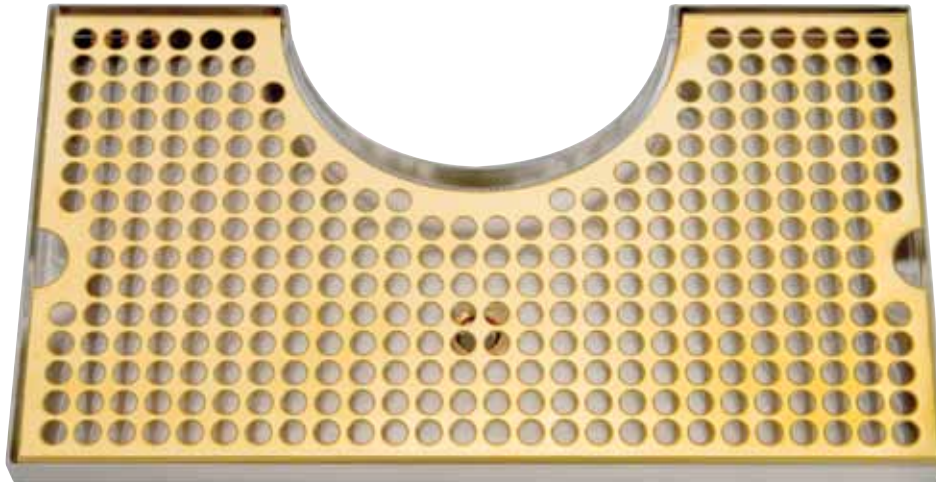

- Easy installation: simply drill one hole to locate and secure.
- Robust 18 gauge stainless steel construction.
- Welded corners, finished smooth for safety and appearance.
- Perforated screen for maximum drip coverage.

PVD Brass
[DP-1020DSSPVD](#)

Stainless Steel
[DP-1020D](#)

Features

Tarnish Free
PVD Brass.

Stainless Steel for
hygiene and durability.

Specifications

Part No.	Description	Shipping Weight	Box Dimensions
<input type="checkbox"/> DP-1020D	Stainless Steel	2 kg	381mm L x 229mm W x 51mm H
		4 lbs	15"L x 9"W x 2"H
<input type="checkbox"/> DP-1020DSSPVD	PVD Brass	2 kg	381mm L x 229mm W x 51mm H
		4 lbs	15"L x 9"W x 2"H