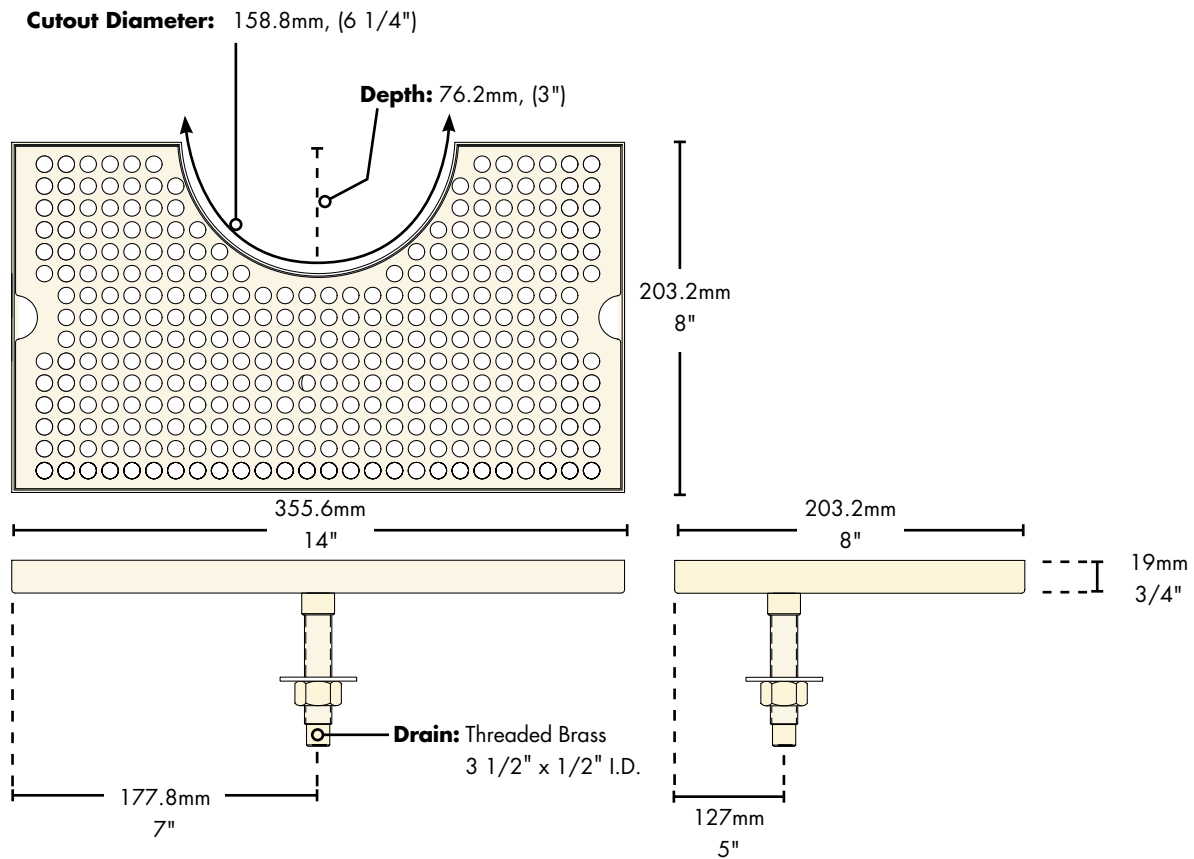

Specifications

Part No.	Description	Shipping Weight	Box Dimensions
☐ DP-1020D	Stainless Steel	2 kg	381mm L x 229mm W x 51mm H
		4 lbs	15"L x 9"W x 2"H
☐ DP-1020DSSPVD	PVD Brass	2 kg	381mm L x 229mm W x 51mm H
		4 lbs	15"L x 9"W x 2"H

Dimensions

Copyright ©2011 Micro Matic USA, Inc. All Rights Reserved.

00202.D1008

MICRO MATIC

www.micromatic.com

Toll Free: 1-(866) 327-4159

West	Central	Southeast	Northeast
19791 Bahama Street Northridge, CA 91324 Tel. (818) 701-9765 Fax. (818) 701-9844	10726 North Second Street Machesney Park, IL 61115 Tel. (815) 968-7557 Fax. (815) 968-0363	2364 Simon Court Brooksville, FL 34604 Tel. (352) 799-6331 Fax. (352) 796-2429	4601 Saucon Creek Road Center Valley, PA 18034 Tel. (610) 625-4464 Fax. (610) 625-4466