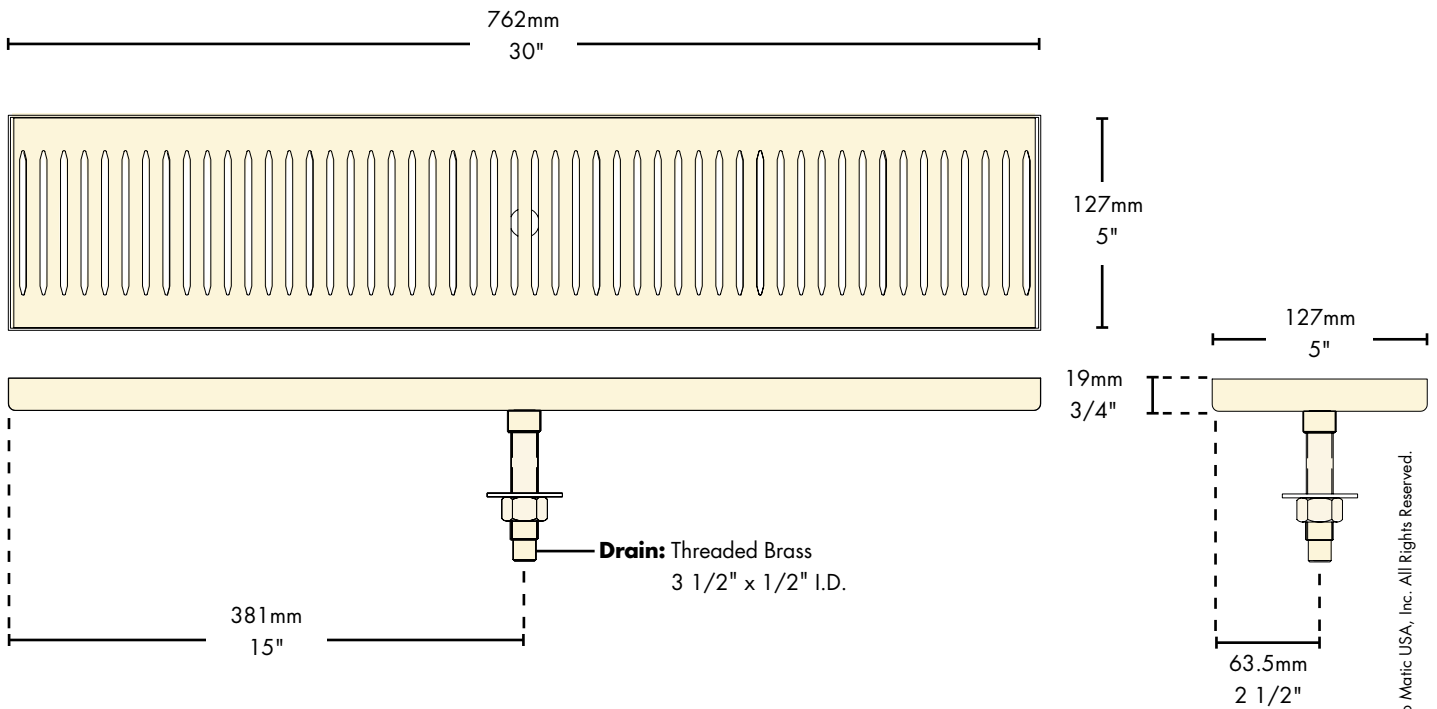

- Easy installation: simply drill one hole to locate and secure.
- Robust 18 gauge stainless steel construction.
- Welded corners, finished smooth for safety and appearance.
- Fast draining, precision louvered screen.

PVD Brass
[**DP-120DSSPVD-30**](#)

Stainless Steel
[**DP-120D-30**](#)

Features

Tarnish Free
PVD Brass.

Stainless Steel for
hygiene and durability.

Specifications

Part No.	Description	Shipping Weight	Box Dimensions
<input type="checkbox"/> DP-120D-30	Stainless Steel	3 kg	787mm L x 203mm W x 51 mm H
		6 lbs	31"L x 8"W x 2"H
<input type="checkbox"/> DP-120DSSPVD-30	PVD Brass	3 kg	787mm L x 203mm W x 51 mm H
		6 lbs	31"L x 8"W x 2"H

Dimensions

Copyright ©2011 Micro Matic USA, Inc. All Rights Reserved.

00188D1008

www.micromatic.com

Toll Free: 1-(866) 327-4159

West	Central	Southeast	Northeast
19791 Bahama Street Northridge, CA 91324 Tel. (818) 701-9765 Fax. (818) 701-9844	10726 North Second Street Machesney Park, IL 61115 Tel. (815) 968-7557 Fax. (815) 968-0363	2364 Simon Court Brooksville, FL 34604 Tel. (352) 799-6331 Fax. (352) 796-2429	4601 Saucon Creek Road Center Valley, PA 18034 Tel. (610) 625-4464 Fax. (610) 625-4466