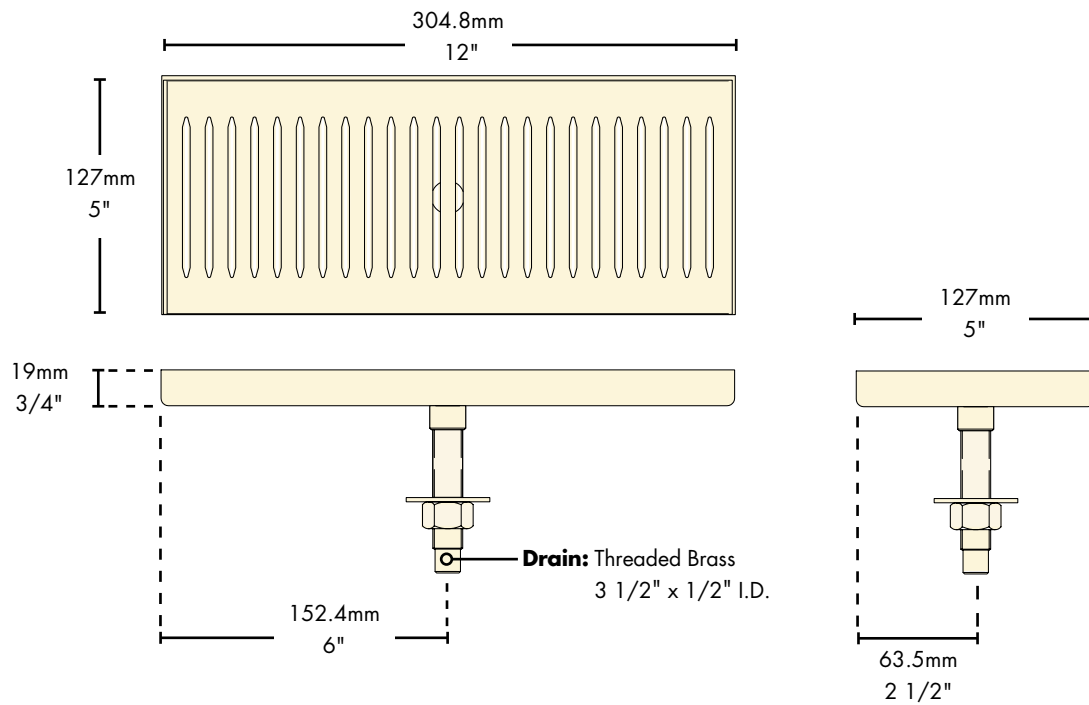

- Easy installation: simply drill one hole to locate and secure.
- Robust 18 gauge stainless steel construction.
- Welded corners, finished smooth for safety and appearance.
- Fast draining, precision louvered screen.

Stainless Steel
DP-120D

PVD Brass
DP-120DSSPVD

Features

Tarnish Free
PVD Brass.

Stainless Steel for
hygiene and durability.

Specifications

Part No.	Description	Shipping Weight	Box Dimensions
<input type="checkbox"/> DP-120D	Stainless Steel	1.36 kg 3 lbs	356mm L x 203mm W x 102mm H 14"L x 8"W x 4"H
<input type="checkbox"/> DP-120DSSPVD	PVD Brass	1.36 kg 3 lbs	356mm L x 203mm W x 102mm H 14"L x 8"W x 4"H

Dimensions

Copyright ©2011 Micro Matic USA, Inc. All Rights Reserved.

00183.D1008

www.micromatic.com

Toll Free: 1-(866) 327-4159

West	Central	Southeast	Northeast
19791 Bahama Street Northridge, CA 91324 Tel. (818) 701-9765 Fax. (818) 701-9844	10726 North Second Street Machesney Park, IL 61115 Tel. (815) 968-7557 Fax. (815) 968-0363	2364 Simon Court Brooksville, FL 34604 Tel. (352) 799-6331 Fax. (352) 796-2429	4601 Saucon Creek Road Center Valley, PA 18034 Tel. (610) 625-4464 Fax. (610) 625-4466