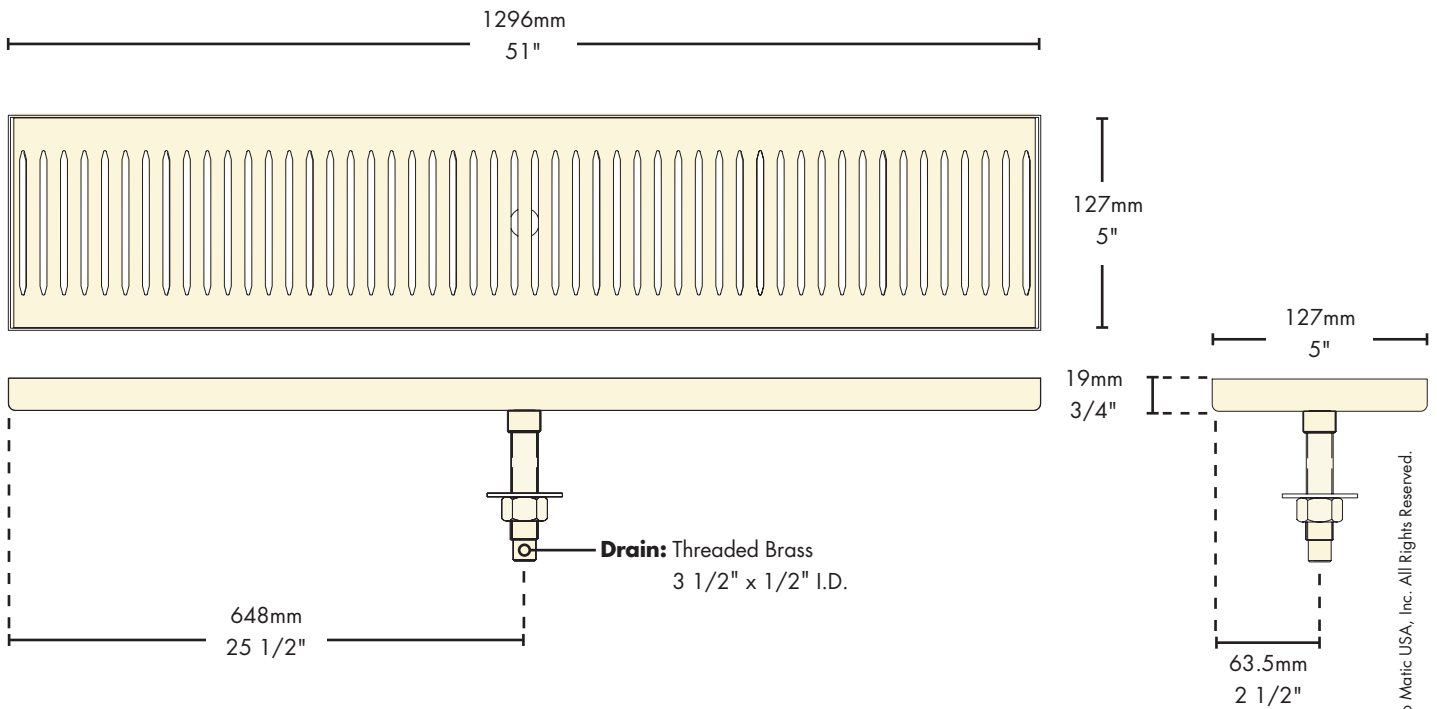

Specifications

Micro Matic reserves the right to change specifications without notice.

AUTOQUOTES

Part No.	Description	Shipping Weight	Box Dimensions
☐ DP-120D-51	Stainless Steel	5 kg	1321mm L x 203mm W x 51mm H
		10 lbs	52"L x 8"W x 2"H
☐ DP-120DSSPVD-51	PVD Brass	5 kg	1321mm L x 203mm W x 51mm H
		10 lbs	52"L x 8"W x 2"H

Dimensions

Copyright ©2013 Micro Matic USA, Inc. All Rights Reserved.

01219D0713

www.micromatic.com

Toll Free: 1-(866) 327-4159

West	Central	Southeast	Northeast
19791 Bahama Street Northridge, CA 91324 Tel. (818) 701-9765 Fax. (818) 701-9844	10726 North Second Street Machesney Park, IL 61115 Tel. (815) 968-7557 Fax. (815) 968-0363	2364 Simon Court Brooksville, FL 34604 Tel. (352) 799-6331 Fax. (352) 796-2429	4601 Saucon Creek Road Center Valley, PA 18034 Tel. (610) 625-4464 Fax. (610) 625-4466