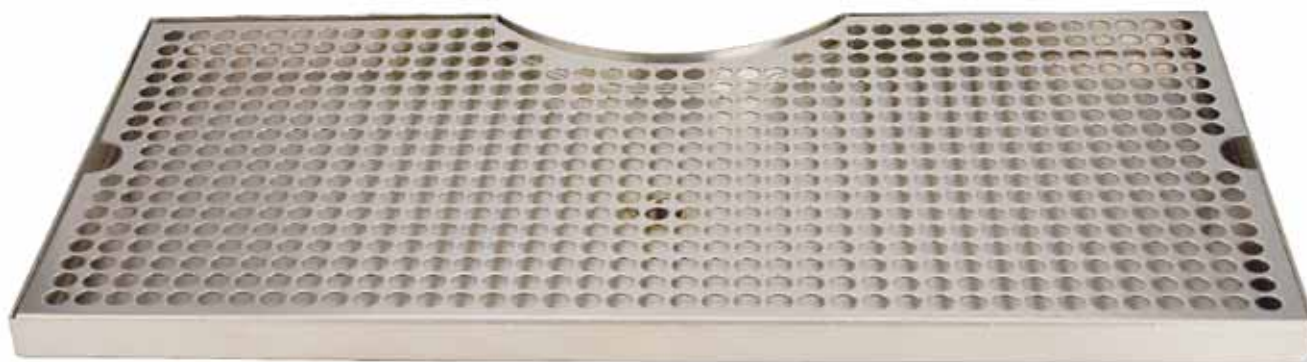

- Easy installation: simply drill one hole to locate and secure.
- Robust 18 gauge stainless steel construction.
- Welded corners, finished smooth for safety and appearance.
- Perforated screen for maximum drip coverage.

Stainless Steel  
**DP-630D**

PVD Brass  
**DP-630DSSPVD**

## Features

Tarnish Free  
PVD Brass.

Stainless Steel for  
hygiene and durability.

# Specifications

Part No.	Description	Shipping Weight	Box Dimensions
<input type="checkbox"/> <b>DP-630D</b>	Stainless Steel	3 kg	508mm L x 254mm W x 51 mm H
		7 lbs	20"L x 10"W x 2"H
<input type="checkbox"/> <b>DP-630DSSPVD</b>	PVD Brass	3 kg	508mm L x 254mm W x 51 mm H
		7 lbs	20"L x 10"W x 2"H