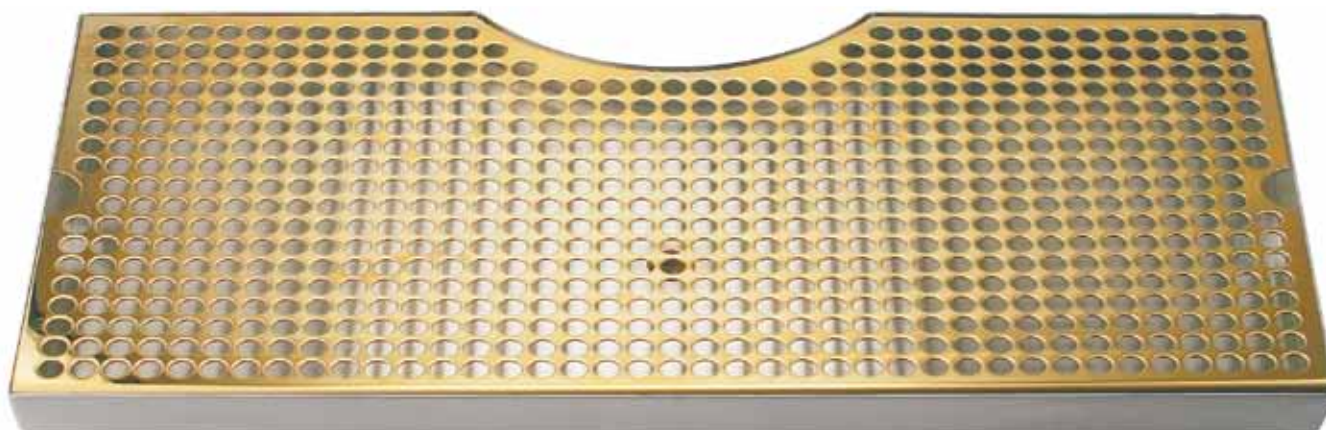

- Easy installation: simply drill one hole to locate and secure.
- Robust 18 gauge stainless steel construction.
- Welded corners, finished smooth for safety and appearance.
- Perforated screen for maximum drip coverage.

Stainless Steel  
**DP-630D**

PVD Brass  
**DP-630DSSPVD**

## Features

Tarnish Free  
PVD Brass.

Stainless Steel for  
hygiene and durability.