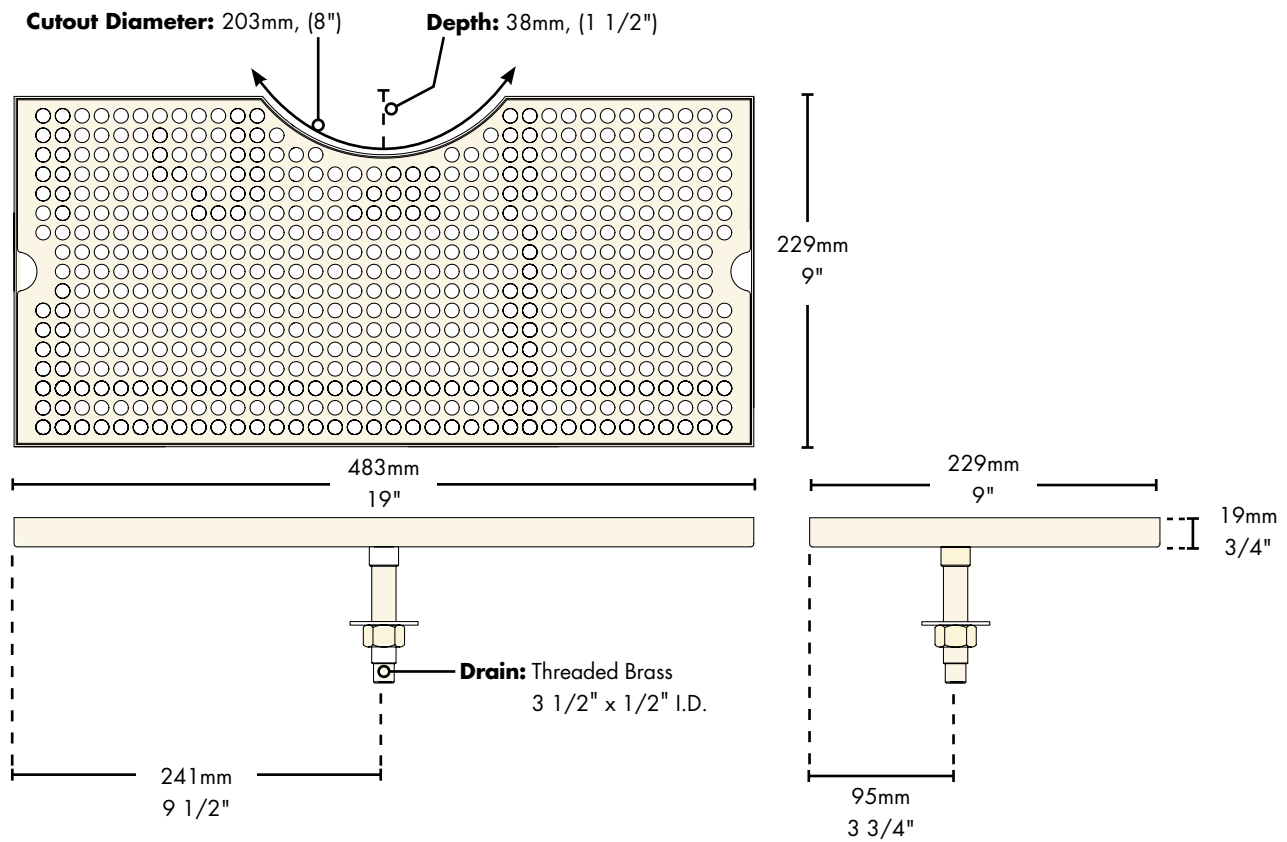

Specifications

Part No.	Description	Shipping Weight	Box Dimensions
☐ DP-630D	Stainless Steel	3 kg	508mm L x 254mm W x 51 mm H
		7 lbs	20"L x 10"W x 2"H
☐ DP-630DSSPVD	PVD Brass	3 kg	508mm L x 254mm W x 51 mm H
		7 lbs	20"L x 10"W x 2"H

Dimensions

Copyright ©2012 Micro Matic USA, Inc. All Rights Reserved.

00205D1008

www.micromatic.com

Toll Free: 1-(866) 327-4159

West	Central	Southeast	Northeast
19791 Bahama Street Northridge, CA 91324 Tel. (818) 701-9765 Fax. (818) 701-9844	10726 North Second Street Machesney Park, IL 61115 Tel. (815) 968-7557 Fax. (815) 968-0363	2364 turbine Court Brooksville, FL 34604 Tel. (352) 799-6331 Fax. (352) 796-2429	4601 Saucon Creek Road Center Valley, PA 18034 Tel. (610) 625-4464 Fax. (610) 625-4466