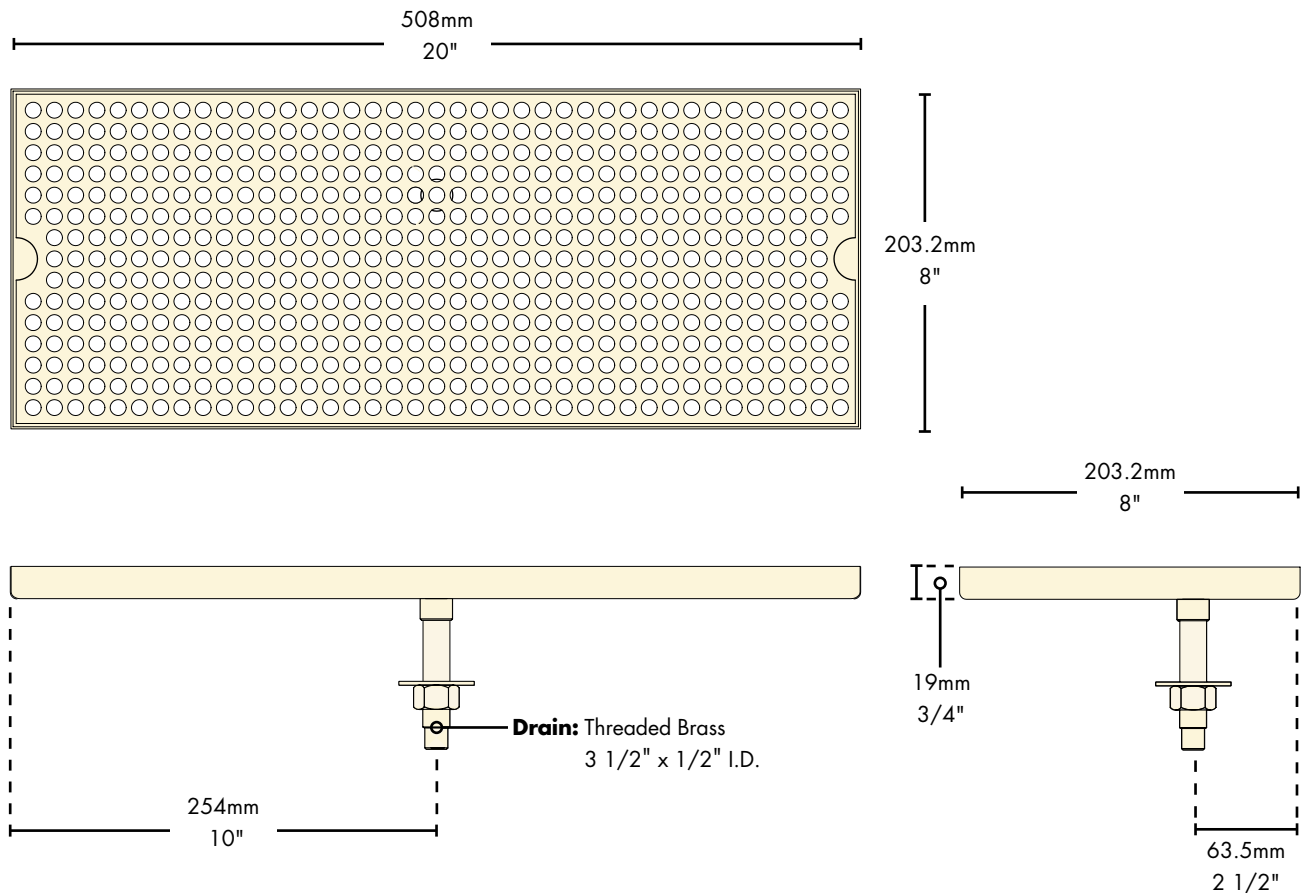

Specifications

Part No.	Description	Shipping Weight	Box Dimensions
☐ DP-820D-20	Stainless Steel	2 kg	533mm L x 229mm W x 51 mm H
		5 lbs	17"L x 9"W x 2"H
☐ DP-820DSSPVD-20	PVD Brass	2 kg	533mm L x 229mm W x 51 mm H
		5 lbs	21"L x 9"W x 2"H

Dimensions

Copyright ©2011 Micro Matic USA, Inc. All Rights Reserved.

00196D1008

www.micromatic.com

Toll Free: 1-(866) 327-4159

West	Central	Southeast	Northeast

19791 Bahama Street Northridge, CA 91324 Tel. (818) 701-9765 Fax. (818) 701-9844	10726 North Second Street Machesney Park, IL 61115 Tel. (815) 968-7557 Fax. (815) 968-0363	2364 Simon Court Brooksville, FL 34604 Tel. (352) 799-6331 Fax. (352) 796-2429	4601 Saucon Creek Road Center Valley, PA 18034 Tel. (610) 625-4464 Fax. (610) 625-4466