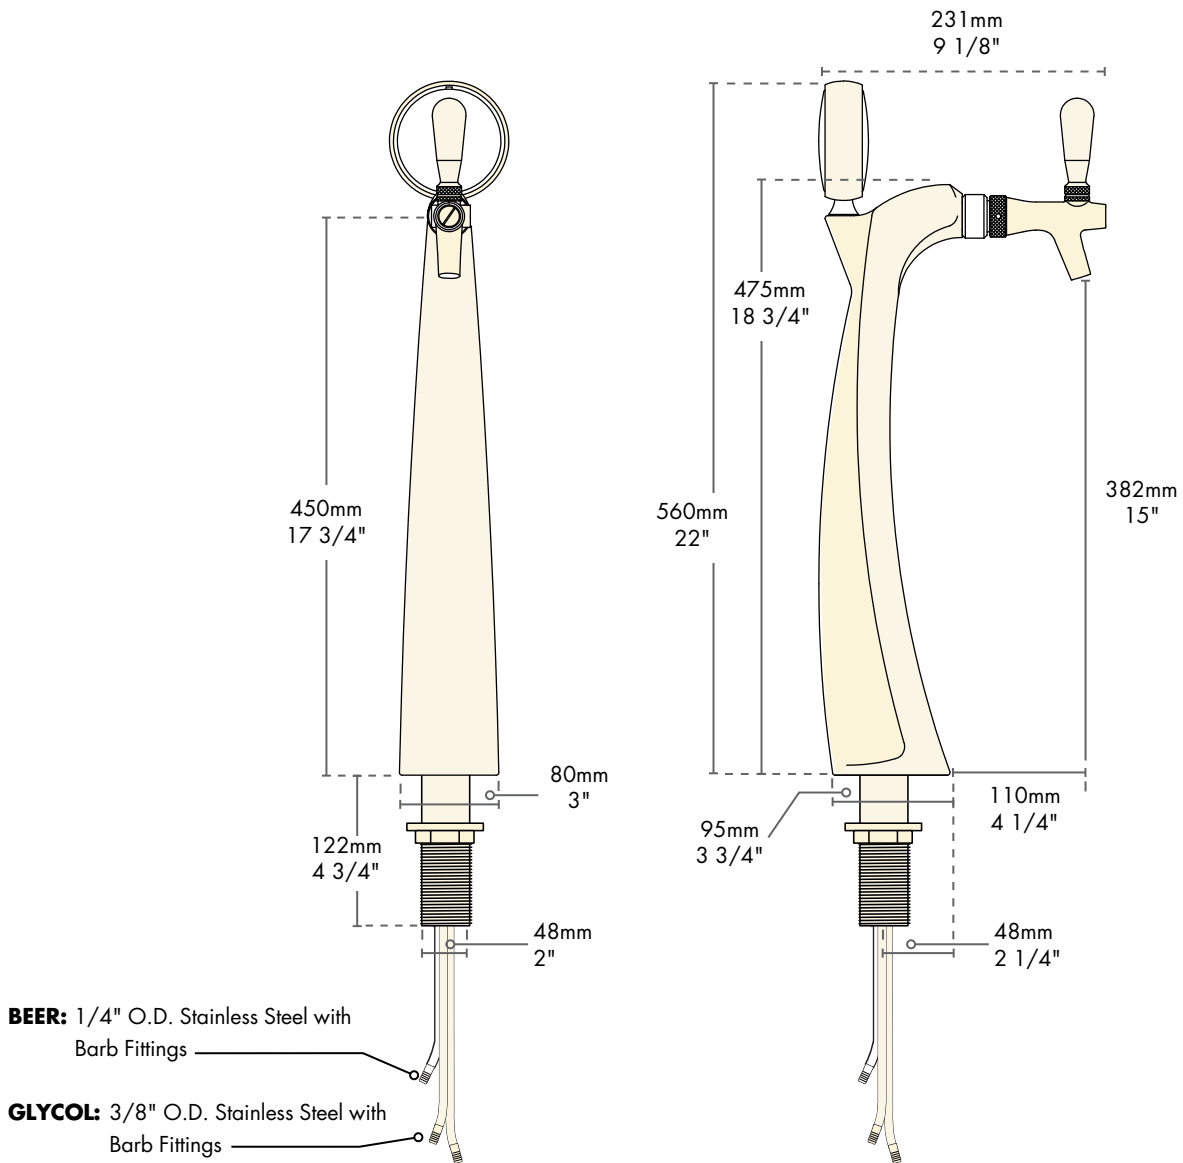

- Sleek, elegant, and rising a dramatic 19" above the bar.
- Available in either frost-free exterior or ice frosted exterior.
- The draft tower is a marketing tool, not just a bar fixture.
- All stainless steel contact with the beer for the ultimate in draft purity.

Chrome
(shown with ice)
FALCO1-C-F

Chrome
(shown with ice)
FALCO1-C-F-M

Faucet knobs not included.

Specifications

Micro Matic reserves the right to change specifications without notice.

AUTOQUOTES

Part No.	Faucets	Finish	Dispense System	Shipping Weight	Box Dimensions
☐ FALCO1-C (No Ice)	1	Chrome	Glycol	TBD	TBD
				TBD	TBD
☐ FALCO1-C-F (Ice Frosted)	1	Chrome	Glycol	TBD	TBD
				TBD	TBD
☐ FALCO1-C-M (Medallion, No Ice)	1	Chrome	Glycol	TBD	TBD
				TBD	TBD
☐ FALCO1-C-F-M (Medallion, Ice Frosted)	1	Chrome	Glycol	TBD	TBD
				TBD	TBD

Dimensions

Copyright ©2012 Micro Matic USA, Inc. All Rights Reserved.

01196-D0312

www.micromatic.com

Toll Free: 1-(866) 327-4159

West	Central	Southeast	Northeast
19791 Bahama Street Northridge, CA 91324 Tel. (818) 701-9765 Fax. (818) 701-9844	10726 North Second Street Machesney Park, IL 61115 Tel. (815) 968-7557 Fax. (815) 968-0363	2364 Simon Court Brooksville, FL 34604 Tel. (352) 799-6331 Fax. (352) 796-2429	4601 Saucon Creek Road Center Valley, PA 18034 Tel. (610) 625-4464 Fax. (610) 625-4466