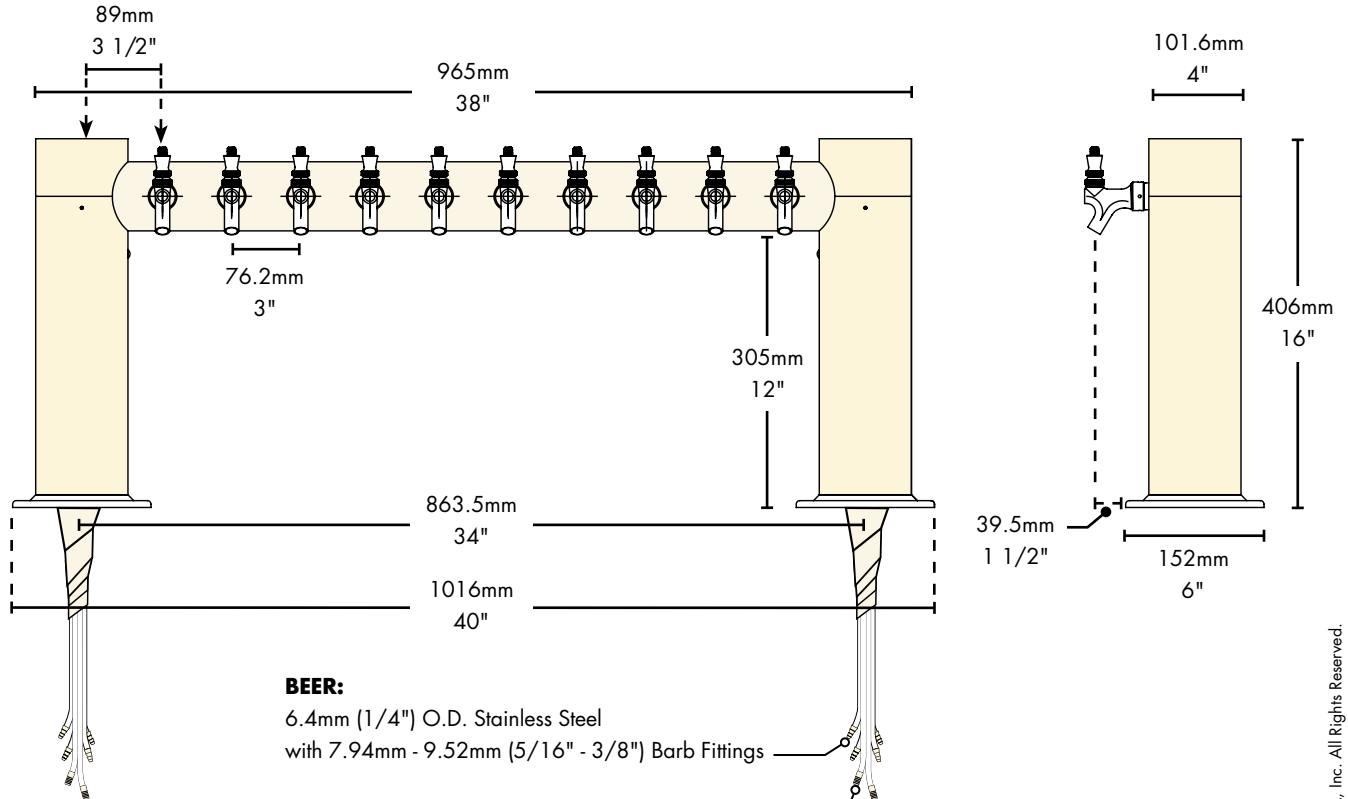

The integrated Kool-Rite module provides optimum cooling at the point of dispense. The module construction makes the installation process as simple as PLUG "N" POUR.

Specifications

Micro Matic reserves the right to change specifications without notice.

AUTOQUOTES

Part No.	Faucets	Finish	Dispense System	Shipping Weight	Box Dimensions
<input type="checkbox"/> METRO-H-10PSSKR*	10	Polished S/S	Kool-Rite (Glycol)	25 kg 55 lbs	1270mm L x 1016mm W x 381mm H 50"L x 40"W x 15"H
<input type="checkbox"/> METRO-H-10PVDKR*	10	PVD Brass	Kool-Rite (Glycol)	25 kg 55 lbs	1270mm L x 1016mm W x 381mm H 50"L x 40"W x 15"H

NSF Certified

Dimensions

BEER:
6.4mm (1/4") O.D. Stainless Steel
with 7.94mm - 9.52mm (5/16" - 3/8") Barb Fittings

GLYCOL:
9.52mm (3/8") O.D. Copper
with 9.52mm (3/8") Barb Fittings

Copyright ©2012 Micro Matic USA, Inc. All Rights Reserved. 00110D00312