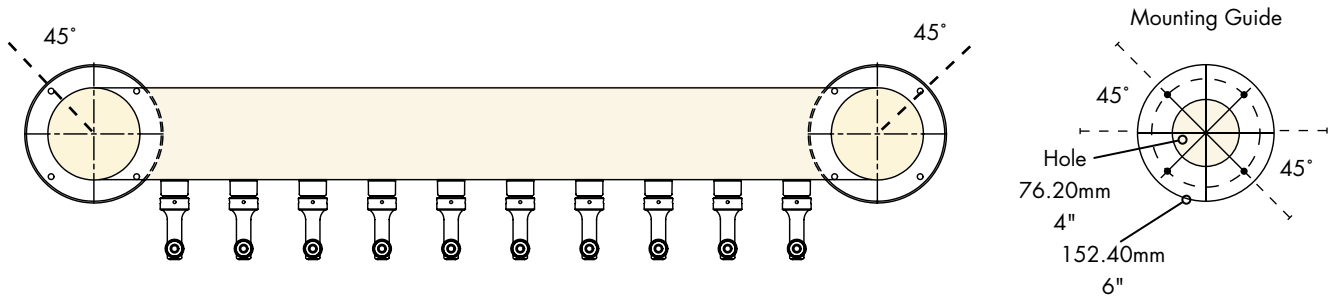

AUTOQUOTES

Part No.	Faucets	Finish	Dispense System	Shipping Weight	Box Dimensions
<input type="checkbox"/> METRO-H-10PSSKR*	10	Polished S/S	Kool-Rite (Glycol)	25 kg 55 lbs	1270mm L x 1016mm W x 381mm H 50"L x 40"W x 15"H
<input type="checkbox"/> METRO-H-10PVDKR*	10	PVD Brass	Kool-Rite (Glycol)	25 kg 55 lbs	1270mm L x 1016mm W x 381mm H 50"L x 40"W x 15"H

NSF Certified

Dimensions

BEER:
6.4mm (1/4") O.D. Stainless Steel
with 7.94mm - 9.52mm (5/16" - 3/8") Barb Fittings

GLYCOL:
9.52mm (3/8") O.D. Copper
with 9.52mm (3/8") Barb Fittings

Copyright ©2012 Micro Matic USA, Inc. All Rights Reserved. 00110D00312