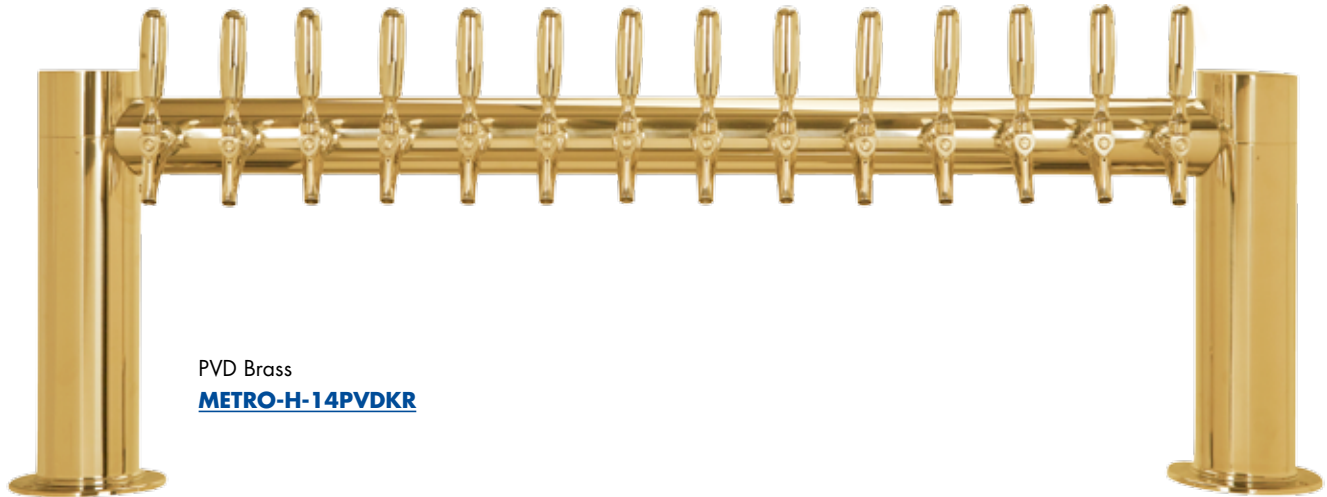

- Metropolis draft towers have a distinctive art deco style.
- The draft tower is a marketing tool, not just a bar fixture.
- Exterior finish will provide years of durable service.
- All stainless steel contact with the beer for the ultimate in draft purity.

PVD Brass
METRO-H-14PVDKR

Stainless Steel
METRO-H-14PSSKR

Faucet knobs not included.

Features

 PVD Brass
Tarnish Free.

 Certified
by the National
Sanitation Foundation.

 Stainless Steel
beer contact for the pure
taste of fresh draft beer.

 The integrated Kool-Rite module provides
optimum cooling at the point of dispense. The
module construction makes the installation
process as simple as PLUG "N" POUR.

Specifications

Part No.	Faucets	Finish	Dispense System	Shipping Weight	Box Dimensions
<input type="checkbox"/> METRO-H-14PSSKR*	14	Polished S/S	Kool-Rite (Glycol)	31 kg 67 lbs	1600mm L x 1245mm W x 406mm H 63"L x 49"W x 16"H
<input type="checkbox"/> METRO-H-14PVDKR*	14	PVD Brass	Kool-Rite (Glycol)	31 kg 67 lbs	1600mm L x 1245mm W x 406mm H 63"L x 49"W x 16"H