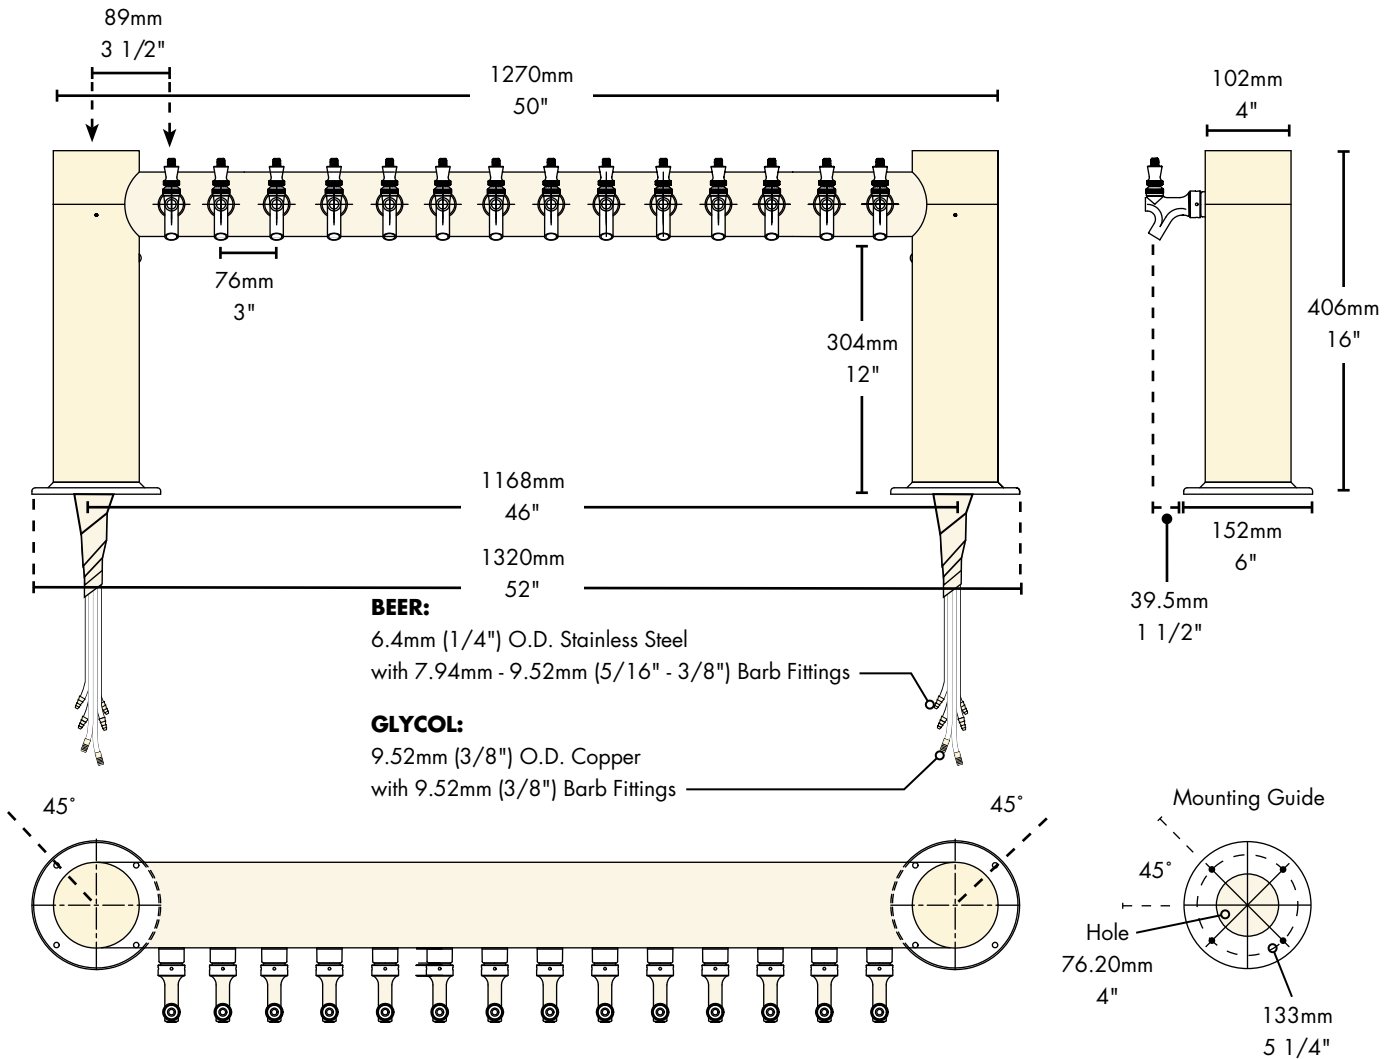

Specifications

Part No.	Faucets	Finish	Dispense System	Shipping Weight	Box Dimensions
☐ METRO-H-14PSSKR*	14	Polished S/S	Kool-Rite (Glycol)	31 kg 67 lbs	1600mm L x 1245mm W x 406mm H 63"L x 49"W x 16"H
☐ METRO-H-14PVDKR*	14	PVD Brass	Kool-Rite (Glycol)	31 kg 67 lbs	1600mm L x 1245mm W x 406mm H 63"L x 49"W x 16"H

* Certified

Dimensions

Copyright ©2012 Micro Matic USA, Inc. All Rights Reserved.

00617-D0312

www.micromatic.com

Toll Free: 1-(866) 327-4159

West	Central	Southeast	Northeast

19791 Bahama Street Northridge, CA 91324 Tel. (818) 701-9765 Fax. (818) 701-9844	10726 North Second Street Machesney Park, IL 61115 Tel. (815) 968-7557 Fax. (815) 968-0363	2364 Simon Court Brooksville, FL 34604 Tel. (352) 799-6331 Fax. (352) 796-2429	4601 Saucon Creek Road Center Valley, PA 18034 Tel. (610) 625-4464 Fax. (610) 625-4466