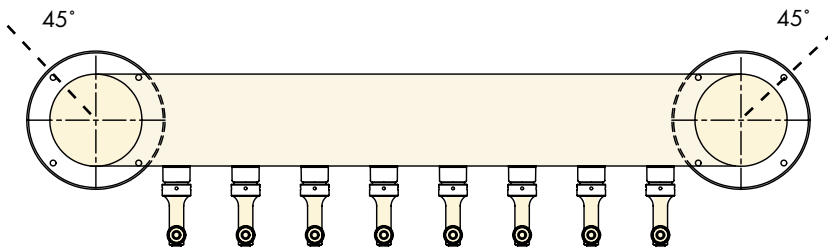

# Specifications

Micro Matic reserves the right to change specifications without notice. **AUTOQUOTES**

| Part No.  | Faucets | Finish       | Dispense System    | Shipping Weight | Box Dimensions   |
|---|---------|--------------|--------------------|-----------------|--|
| <input type="checkbox"/> <b>METRO-H-8PSSKR*</b> | 8       | Polished S/S | Kool-Rite (Glycol) | 18 kg<br>40 lbs | 1143mm L x 914mm W x 406mm H<br>45"L x 36 1/2"W x 16"H |
| <input type="checkbox"/> <b>METRO-H-8PVDKR*</b> | 8       | PVD Brass    | Kool-Rite (Glycol) | 18 kg<br>40 lbs | 1143mm L x 914mm W x 406mm H<br>45"L x 36 1/2"W x 16"H |

# Dimensions

**BEER:**  
6.4mm (1/4") O.D. Stainless Steel  
with 7.94mm - 9.52mm (5/16" - 3/8") Barb Fittings

**GLYCOL:**  
9.52mm (3/8") O.D. Copper  
with 9.52mm (3/8") Barb Fittings

Copyright ©2012 Micro Matic USA, Inc. All Rights Reserved.