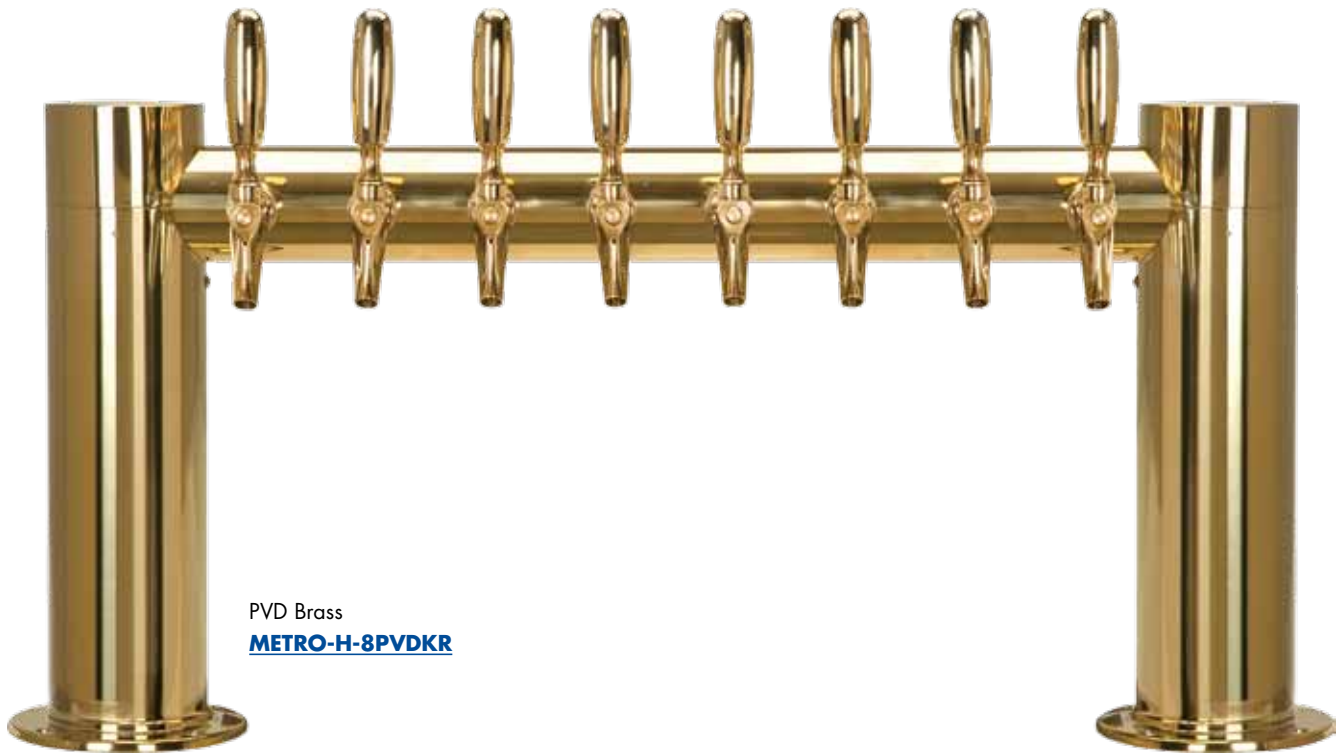

- Metropolis draft towers have a distinctive art deco style.
- The draft tower is a marketing tool, not just a bar fixture.
- Exterior finish will provide years of durable service.
- All stainless steel contact with the beer for the ultimate in draft purity.

PVD Brass  
**METRO-H-8PVDKR**

Stainless Steel  
**METRO-H-8PSSKR**

### Features

Faucet knobs not included.

PVD Brass  
Tarnish Free.

Certified  
by the National  
Sanitation Foundation.

Stainless Steel  
beer contact for the pure  
taste of fresh draft beer.

The integrated Kool-Rite module provides optimum cooling at the point of dispense. The module construction makes the installation process as simple as PLUG "N" POUR.

# Dimensions

**BEER:**  
6.4mm (1/4") O.D. Stainless Steel  
with 7.94mm - 9.52mm (5/16" - 3/8") Barb Fittings

**GLYCOL:**  
9.52mm (3/8") O.D. Copper  
with 9.52mm (3/8") Barb Fittings

Copyright ©2012 Micro Matic USA, Inc. All Rights Reserved.