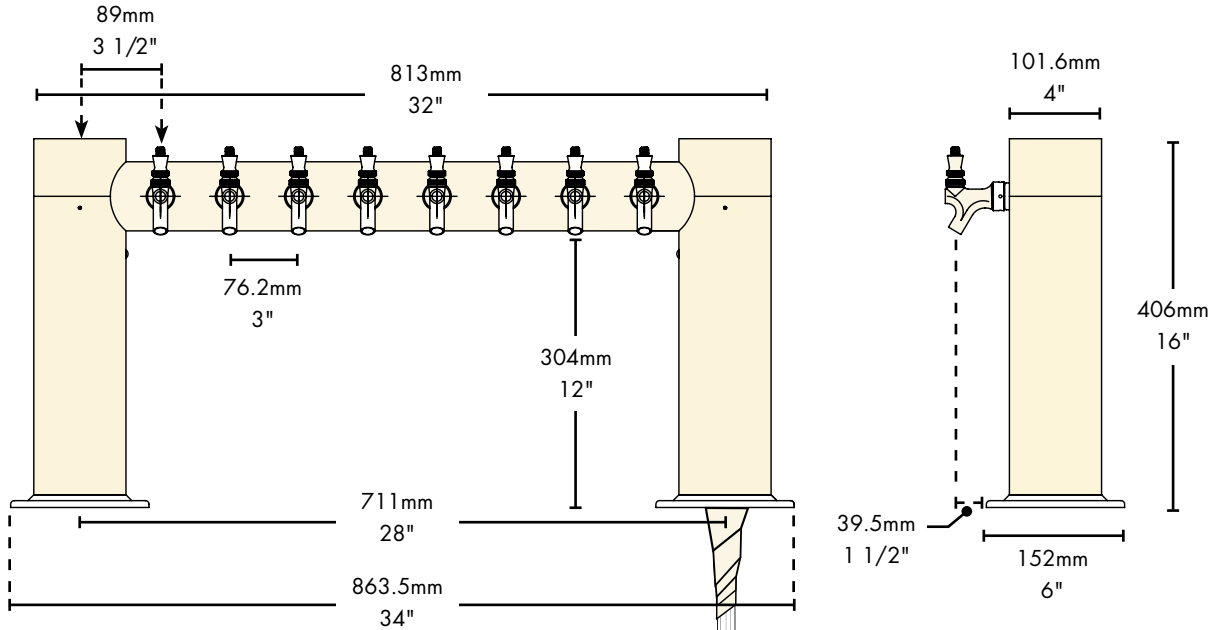

# Specifications

Micro Matic reserves the right to change specifications without notice. **AUTOQUOTES**

| Part No.  | Faucets | Finish       | Dispense System    | Shipping Weight | Box Dimensions   |
|---|---------|--------------|--------------------|-----------------|--|
| <input type="checkbox"/> <b>METRO-H-8PSSKR*</b> | 8       | Polished S/S | Kool-Rite (Glycol) | 18 kg<br>40 lbs | 1143mm L x 914mm W x 406mm H<br>45"L x 36 1/2"W x 16"H |
| <input type="checkbox"/> <b>METRO-H-8PVDKR*</b> | 8       | PVD Brass    | Kool-Rite (Glycol) | 18 kg<br>40 lbs | 1143mm L x 914mm W x 406mm H<br>45"L x 36 1/2"W x 16"H |

# Dimensions

**BEER:**  
6.4mm (1/4") O.D. Stainless Steel  
with 7.94mm - 9.52mm (5/16" - 3/8") Barb Fittings

**GLYCOL:**  
9.52mm (3/8") O.D. Copper  
with 9.52mm (3/8") Barb Fittings

Copyright ©2012 Micro Matic USA, Inc. All Rights Reserved.