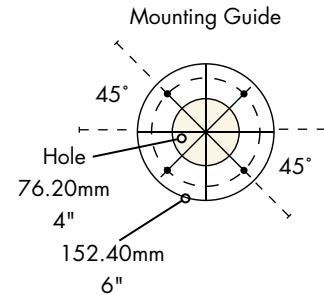

# Specifications

Micro Matic reserves the right to change specifications without notice. **AUTOQUOTES**

| Part No.  | Faucets | Finish       | Dispense System    | Shipping Weight | Box Dimensions   |
|---|---------|--------------|--------------------|-----------------|--|
| <input type="checkbox"/> <b>METRO-H-8PSSKR*</b> | 8       | Polished S/S | Kool-Rite (Glycol) | 18 kg<br>40 lbs | 1143mm L x 914mm W x 406mm H<br>45"L x 36 1/2"W x 16"H |
| <input type="checkbox"/> <b>METRO-H-8PVDKR*</b> | 8       | PVD Brass    | Kool-Rite (Glycol) | 18 kg<br>40 lbs | 1143mm L x 914mm W x 406mm H<br>45"L x 36 1/2"W x 16"H |

# Dimensions

**BEER:**  
6.4mm (1/4") O.D. Stainless Steel  
with 7.94mm - 9.52mm (5/16" - 3/8") Barb Fittings

**GLYCOL:**  
9.52mm (3/8") O.D. Copper  
with 9.52mm (3/8") Barb Fittings

Copyright ©2012 Micro Matic USA, Inc. All Rights Reserved.