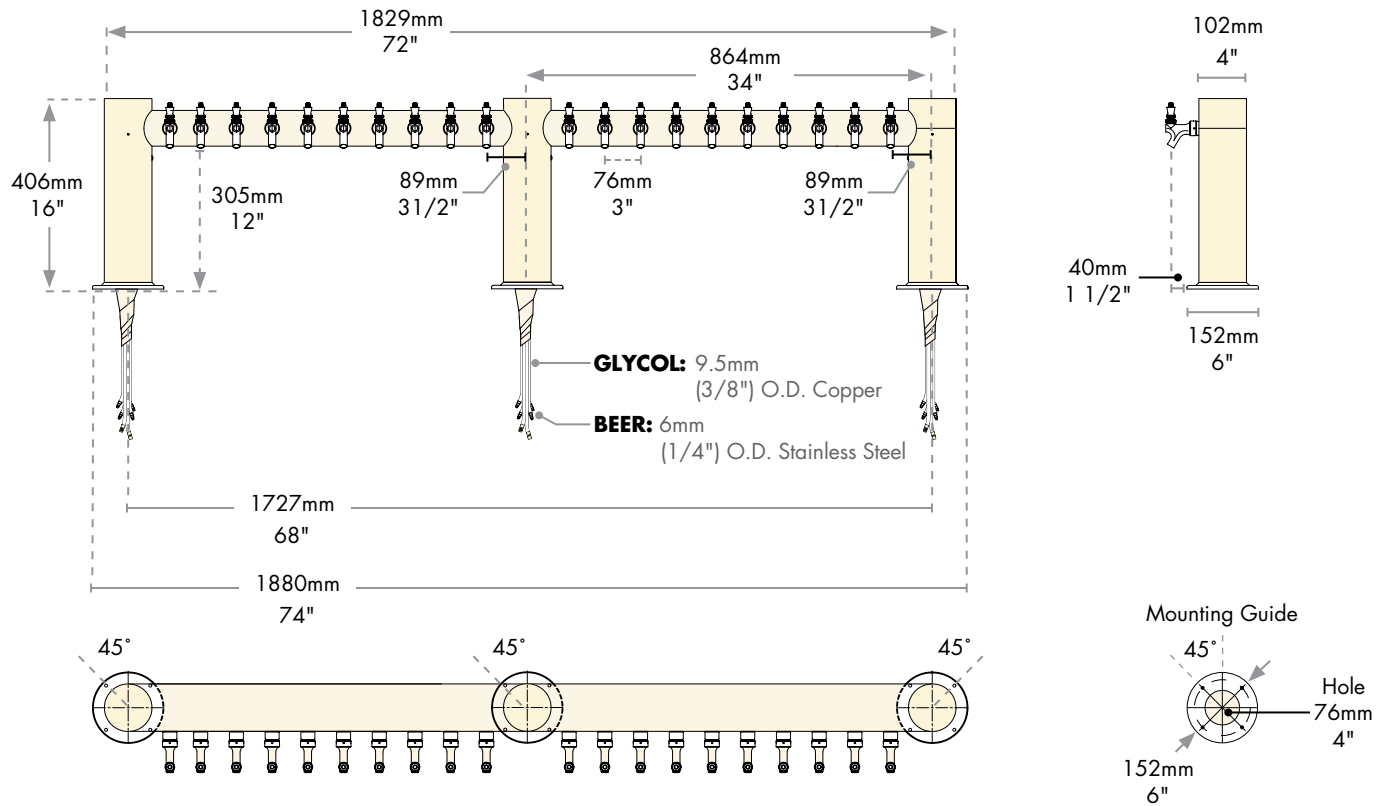

Specifications

Micro Matic reserves the right to change specifications without notice.

AUTOQUOTES

Part No.	Faucets	Finish	Dispense System	Shipping Weight	Box Dimensions
☐ METRO-M-20PSSKR*	20	Polished S/S	Kool-Rite (Glycol)	41 kg	2032mm L x 1270mm W x 381mm H
				90 lbs	80"L x 50"W x 15"H
☐ METRO-M-20PVDKR*	20	PVD Brass	Kool-Rite (Glycol)	41 kg	2032mm L x 1270mm W x 381mm H
				90 lbs	80"L x 50"W x 15"H

* Certified

Dimensions

Copyright ©2012 Micro Matic USA, Inc. All Rights Reserved. 00946-D0312

www.micromatic.com

Toll Free: 1-(866) 327-4159

West	Central	Southeast	Northeast
19791 Bahama Street Northridge, CA 91324 Tel. (818) 701-9765 Fax. (818) 701-9844	10726 North Second Street Machesney Park, IL 61115 Tel. (815) 968-7557 Fax. (815) 968-0363	2364 Simon Court Brooksville, FL 34604 Tel. (352) 799-6331 Fax. (352) 796-2429	4601 Saucon Creek Road Center Valley, PA 18034 Tel. (610) 625-4464 Fax. (610) 625-4466