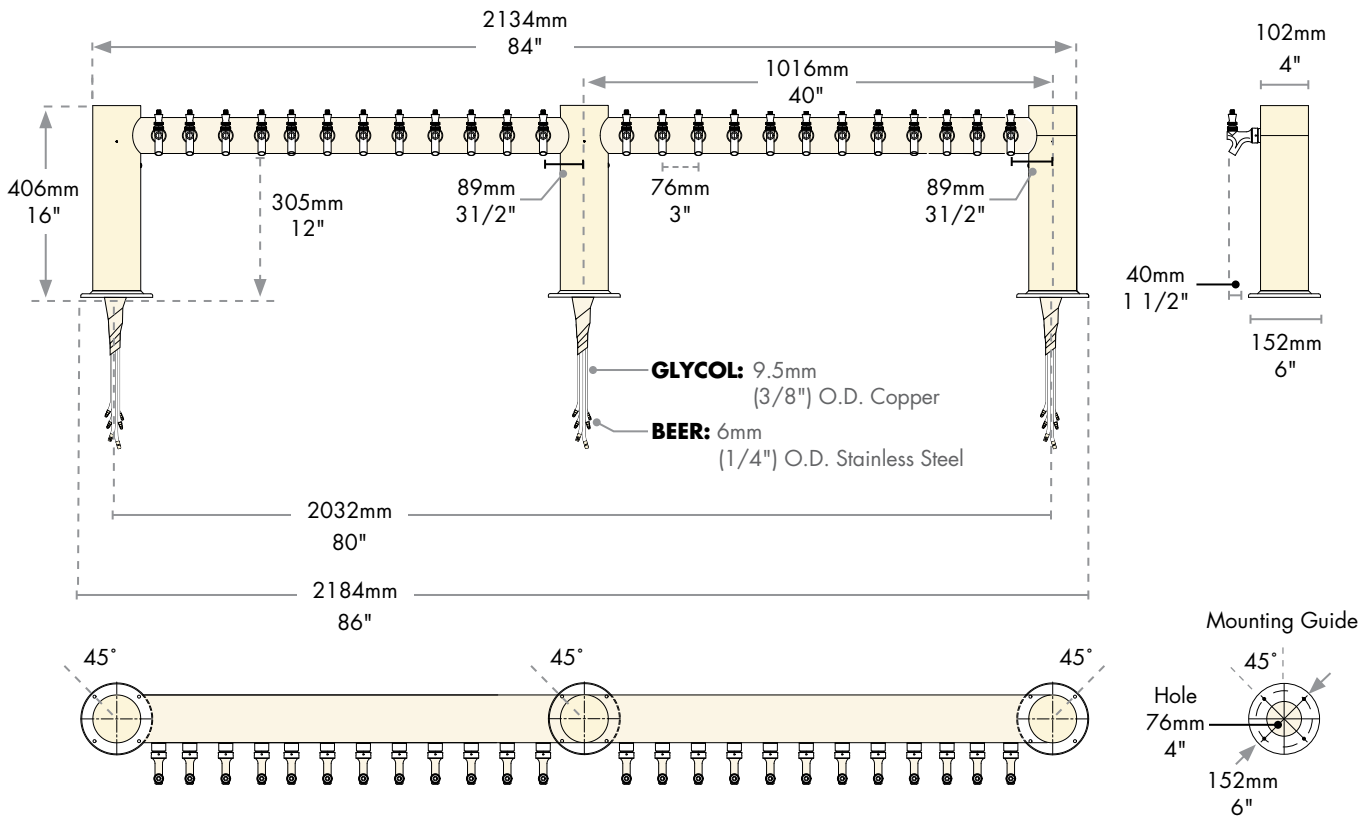

Specifications

Micro Matic reserves the right to change specifications without notice.

AUTOQUOTES

Part No.	Faucets	Finish	Dispense System	Shipping Weight	Box Dimensions
☐ METRO-M-24PSSKR*	24	Polished S/S	Kool-Rite (Glycol)	50 kg 110 lbs	2032mm L x 1270mm W x 381mm H 80"L x 50"W x 15"H
☐ METRO-M-24PVDKR*	24	PVD Brass	Kool-Rite (Glycol)	50 kg 110 lbs	2032mm L x 1270mm W x 381mm H 80"L x 50"W x 15"H

* Certified

Dimensions

Copyright ©2012 Micro Matic USA, Inc. All Rights Reserved. 00947-D0312

www.micromatic.com

Toll Free: 1-(866) 327-4159

West	Central	Southeast	Northeast
19791 Bahama Street Northridge, CA 91324 Tel. (818) 701-9765 Fax. (818) 701-9844	10726 North Second Street Machesney Park, IL 61115 Tel. (815) 968-7557 Fax. (815) 968-0363	2364 Simon Court Brooksville, FL 34604 Tel. (352) 799-6331 Fax. (352) 796-2429	4601 Saucon Creek Road Center Valley, PA 18034 Tel. (610) 625-4464 Fax. (610) 625-4466