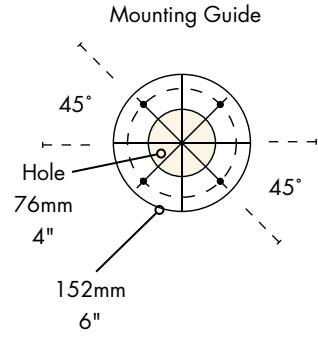

 The integrated Kool-Rite module provides optimum cooling at the point of dispense. Modular construction makes the installation process as simple as PLUG "N" POUR.

Specifications

Part No.	Faucets	Finish	Dispense System	Shipping Weight	Box Dimensions
<input type="checkbox"/> METRO-T-4PSSKR*	4	Polished S/S	Kool-Rite (Glycol)	15 kg 33 lbs	1143mm L x 927mm W x 406mm H 45"L x 36 1/2"W x 16"H
<input type="checkbox"/> METRO-T-4PVDKR*	4	PVD Brass	Kool-Rite (Glycol)	15 kg 33 lbs	1143mm L x 927mm W x 406mm H 45"L x 36 1/2"W x 16"H

 NSF Certified

Dimensions

BEER:
6mm (1/4") O.D. Stainless Steel
with 8mm - 9.5mm (5/16" - 3/8") Barb Fittings

GLYCOL:
9.5mm (3/8") O.D. Copper
with 9.5mm (3/8") Barb Fittings

Copyright ©2012 Micro Matic USA, Inc. All Rights Reserved. 00108-D0312