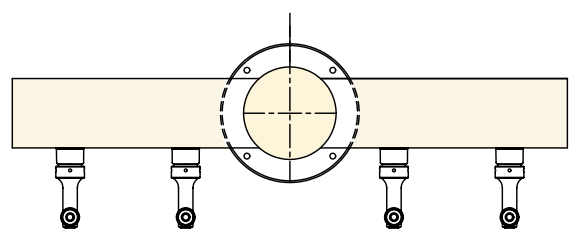

- Metropolis draft towers have a distinctive art deco style.
- The draft tower is a marketing tool, not just a bar fixture.
- Exterior finish will provide years of durable service.
- All stainless steel contact with the beer for the ultimate in draft purity.

 The integrated Kool-Rite module provides optimum cooling at the point of dispense. Modular construction makes the installation process as simple as PLUG "N" POUR.

Specifications

Part No.	Faucets	Finish	Dispense System	Shipping Weight	Box Dimensions
<input type="checkbox"/> METRO-T-4PSSKR*	4	Polished S/S	Kool-Rite (Glycol)	15 kg 33 lbs	1143mm L x 927mm W x 406mm H 45"L x 36 1/2"W x 16"H
<input type="checkbox"/> METRO-T-4PVDKR*	4	PVD Brass	Kool-Rite (Glycol)	15 kg 33 lbs	1143mm L x 927mm W x 406mm H 45"L x 36 1/2"W x 16"H

 NSF Certified

Dimensions

BEER:
6mm (1/4") O.D. Stainless Steel
with 8mm - 9.5mm (5/16" - 3/8") Barb Fittings

GLYCOL:
9.5mm (3/8") O.D. Copper
with 9.5mm (3/8") Barb Fittings

Copyright ©2012 Micro Matic USA, Inc. All Rights Reserved. 00108-D0312