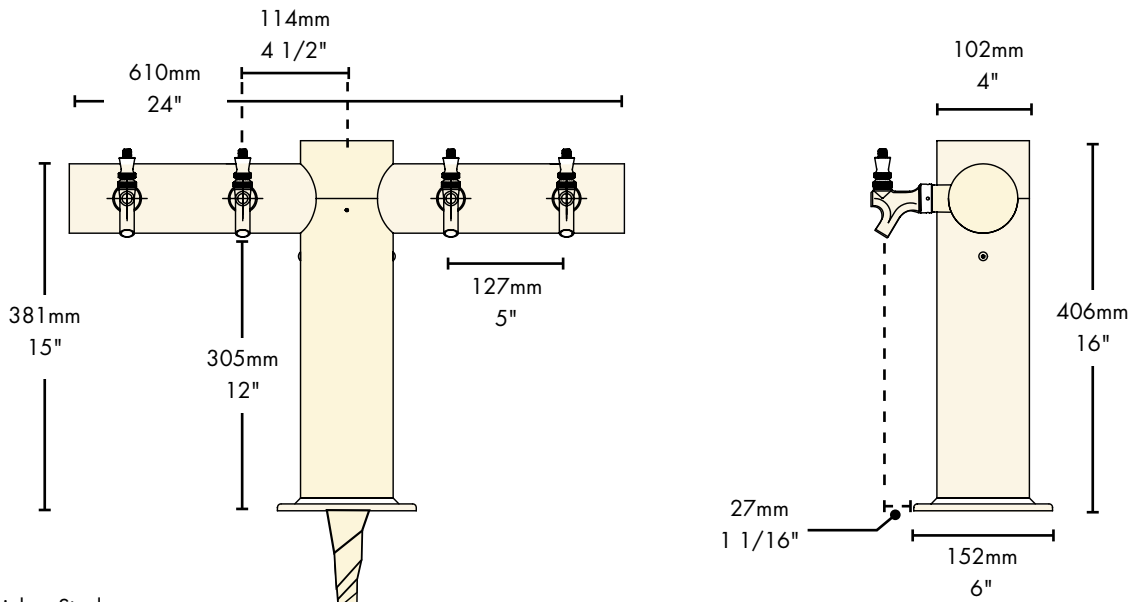

 The integrated Kool-Rite module provides optimum cooling at the point of dispense. Modular construction makes the installation process as simple as PLUG "N" POUR.

Specifications

Part No.	Faucets	Finish	Dispense System	Shipping Weight	Box Dimensions
<input type="checkbox"/> METRO-T-4PSSKR*	4	Polished S/S	Kool-Rite (Glycol)	15 kg 33 lbs	1143mm L x 927mm W x 406mm H 45"L x 36 1/2"W x 16"H
<input type="checkbox"/> METRO-T-4PVDKR*	4	PVD Brass	Kool-Rite (Glycol)	15 kg 33 lbs	1143mm L x 927mm W x 406mm H 45"L x 36 1/2"W x 16"H

 NSF Certified

Dimensions

BEER:
6mm (1/4") O.D. Stainless Steel
with 8mm - 9.5mm (5/16" - 3/8") Barb Fittings

GLYCOL:
9.5mm (3/8") O.D. Copper
with 9.5mm (3/8") Barb Fittings

Copyright ©2012 Micro Matic USA, Inc. All Rights Reserved. 00108-D0312