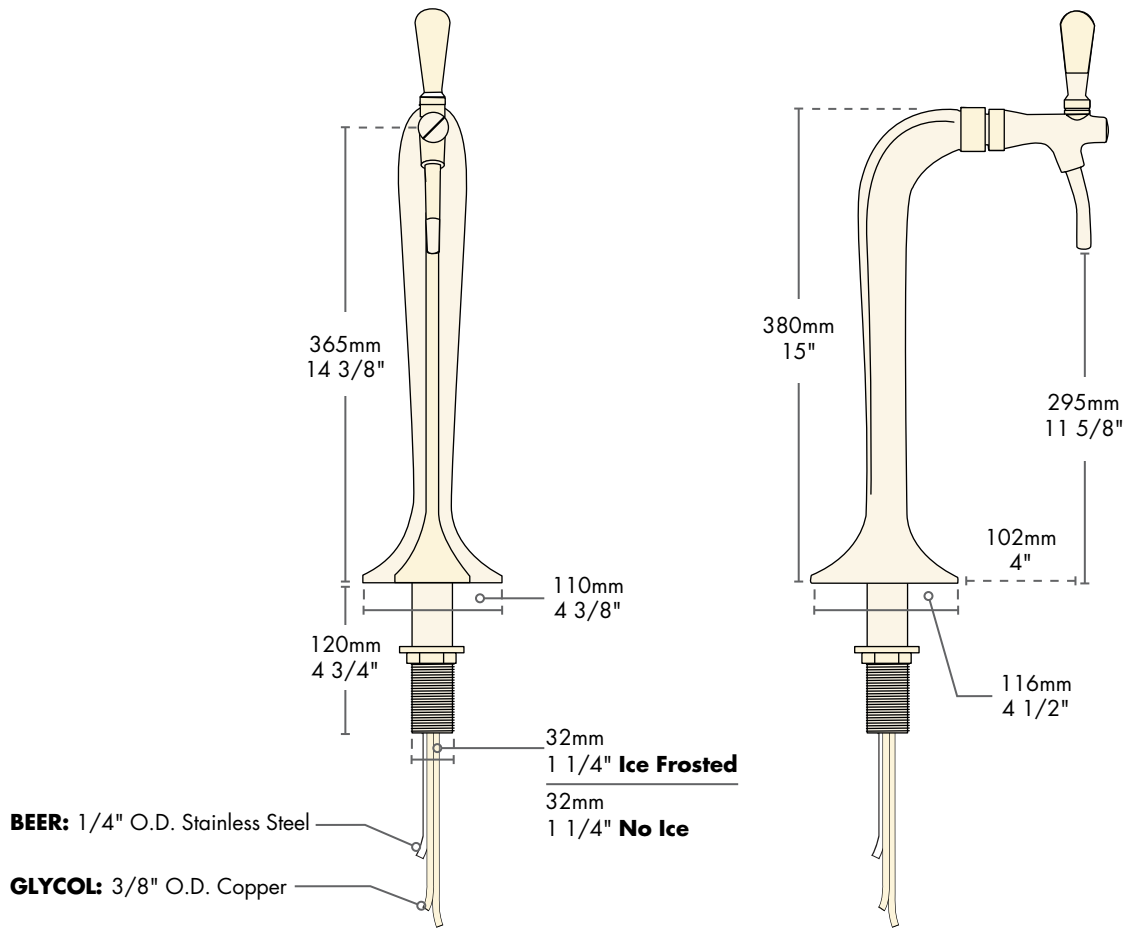

Specifications

Micro Matic reserves the right to change specifications without notice.

AUTOQUOTES

Part No.	Faucets	Finish	Dispense System	Shipping Weight	Box Dimensions
☐ MM1091F (Ice Frosted)	1	Chrome	Glycol	5 kg	711mm L x 203mm W x 203mm H
				11 lbs	28"L x 8"W x 8"L
☐ MM1091K (No Ice)	1	Chrome	Glycol	5 kg	711mm L x 203mm W x 203mm H
				11 lbs	28"L x 8"W x 8"L

Dimensions

Copyright ©2011 Micro Matic USA, Inc. All Rights Reserved.

00121-D0810

MICRO MATIC

www.micromatic.com

Toll Free: 1-(866) 327-4159

West	Central	Southeast	Northeast
19791 Bahama Street Northridge, CA 91324 Tel. (818) 701-9765 Fax. (818) 701-9844	10726 North Second Street Machesney Park, IL 61115 Tel. (815) 968-7557 Fax. (815) 968-0363	2364 Simon Court Brooksville, FL 34604 Tel. (352) 799-6331 Fax. (352) 796-2429	4601 Saucon Creek Road Center Valley, PA 18034 Tel. (610) 625-4464 Fax. (610) 625-4466