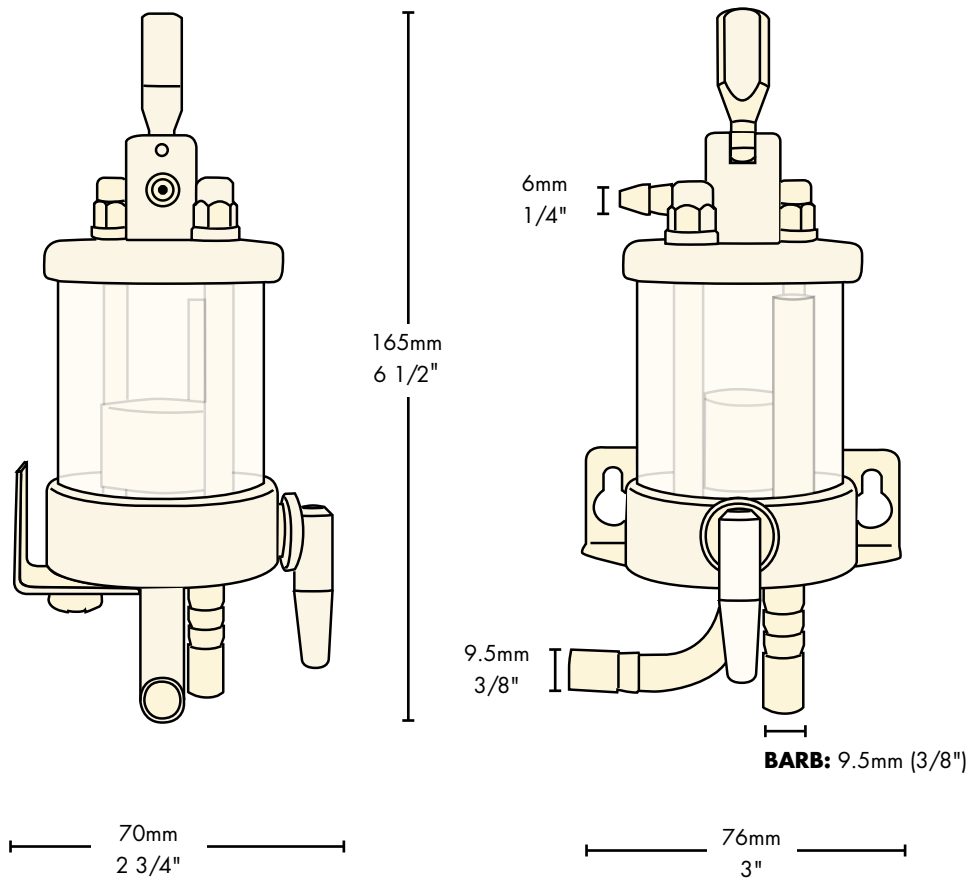

Specifications

Micro Matic reserves the right to change specifications without notice.

AUTOQUOTES

Part No.	Description	Shipping Weight	Box Dimensions
☐ PRO-MAX-1	Stainless Steel	2 kg	356mm L x 203mm W x 102mm H
		3 lbs	14"L x 8"W x 4"H

Dimensions

Copyright ©2011 Micro Matic USA, Inc. All Rights Reserved.

00113D0509

www.micromatic.com

Toll Free: 1-(866) 327-4159

West	Central	Southeast	Northeast
19791 Bahama Street Northridge, CA 91324 Tel. (818) 701-9765 Fax. (818) 701-9844	10726 North Second Street Machesney Park, IL 61115 Tel. (815) 968-7557 Fax. (815) 968-0363	2364 Simon Court Brooksville, FL 34604 Tel. (352) 799-6331 Fax. (352) 796-2429	4601 Saucon Creek Road Center Valley, PA 18034 Tel. (610) 625-4464 Fax. (610) 625-4466