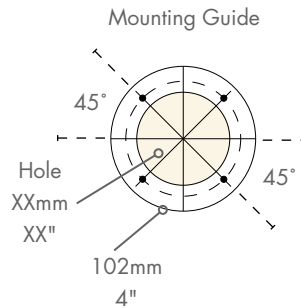

- European inspired style. Group a series of towers for visual impact.
- Attention commanding 18” height and dramatic angled top cap.
- The draft tower is a marketing tool, not just a bar fixture.
- All stainless steel contact with the beer for the ultimate in draft purity.

Specifications

Micro Matic reserves the right to change specifications without notice.

AUTOQUOTES

Part No.	Faucets	Finish	Dispense System	Shipping Weight	Box Dimensions
☐ SKY-PVDKR	1	PVD Brass	Kool-Rite (Glycol)	6kg	1168mm L x254mm W x635mm H
				12lbs	46"L x10"W x25"H
☐ SKY-PSSKR	1	Polished S/S	Kool-Rite (Glycol)	6kg	1168mm L x254mm W x635mm H
				12lbs	46"L x10"W x25"H

Dimensions

BEER:

6mm (1/4") O.D. Stainless Steel with 8mm - 9.5mm (5/16" - 3/8") Barb Fittings

GLYCOL:

9.5mm (3/8") O.D. Copper with 9.5mm (3/8") Barb Fittings

Copyright ©2011 Micro Matic USA, Inc. All Rights Reserved. 001088-D0811