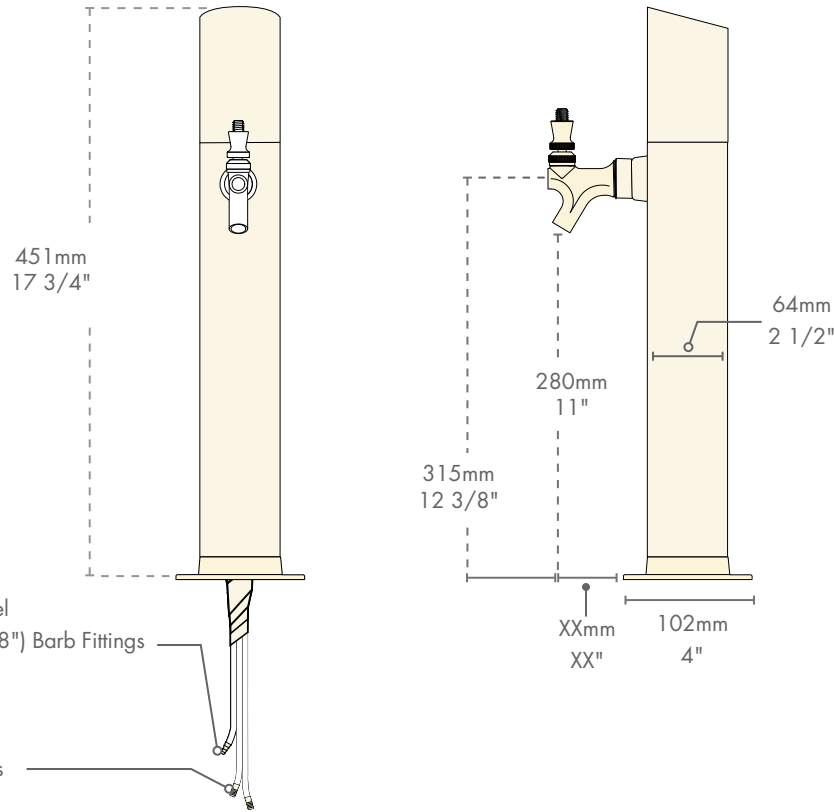

- European inspired style. Group a series of towers for visual impact.
- Attention commanding 18” height and dramatic angled top cap.
- The draft tower is a marketing tool, not just a bar fixture.
- All stainless steel contact with the beer for the ultimate in draft purity.

PVD Brass
SKY-PVDKR

Stainless Steel
SKY-PSSKR

Features

Faucet knobs not included.

 Tarnish Free
PVD Brass.

 Stainless Steel for hy-
giene and durability.

 The integrated Kool-Rite module provides
optimum cooling at the point of dispense.
Modular construction makes the installation
process as simple as PLUG “N” POUR.

Specifications

Micro Matic reserves the right to change specifications without notice.

AUTOQUOTES

Part No.	Faucets	Finish	Dispense System	Shipping Weight	Box Dimensions
☐ SKY-PVDKR	1	PVD Brass	Kool-Rite (Glycol)	6kg	1168mm L x254mm W x635mm H
				12lbs	46"L x10"W x25"H
☐ SKY-PSSKR	1	Polished S/S	Kool-Rite (Glycol)	6kg	1168mm L x254mm W x635mm H
				12lbs	46"L x10"W x25"H

Dimensions

BEER:

6mm (1/4") O.D. Stainless Steel with 8mm - 9.5mm (5/16" - 3/8") Barb Fittings

GLYCOL:

9.5mm (3/8") O.D. Copper with 9.5mm (3/8") Barb Fittings

Copyright ©2011 Micro Matic USA, Inc. All Rights Reserved. 001088-D0811