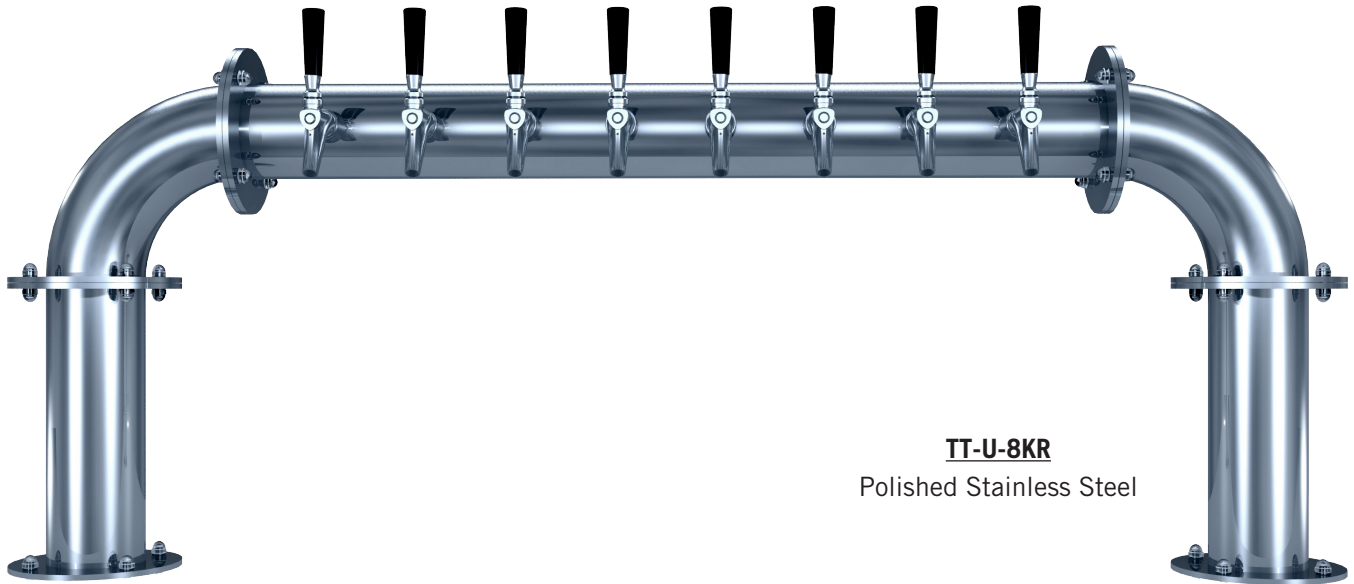

# DRAFT TOWER

## TITAN U - 8 FAUCET

- Over-sized brewery pipe style (4" diameter) for the bar top.
- U.S. manufactured.
- Durable polished stainless steel finish provides years of service.
- All stainless steel contact with the beer for the ultimate in draft purity.

**TT-U-8KR**  
Polished Stainless Steel

Faucet knobs not included.

 Certified by the National Sanitation Foundation

 304 Grade Stainless Steel

 The integrated Kool-Rite module provides optimum cooling at the point of dispense. Modular construction makes the installation process as simple as PLUG "N" POUR.