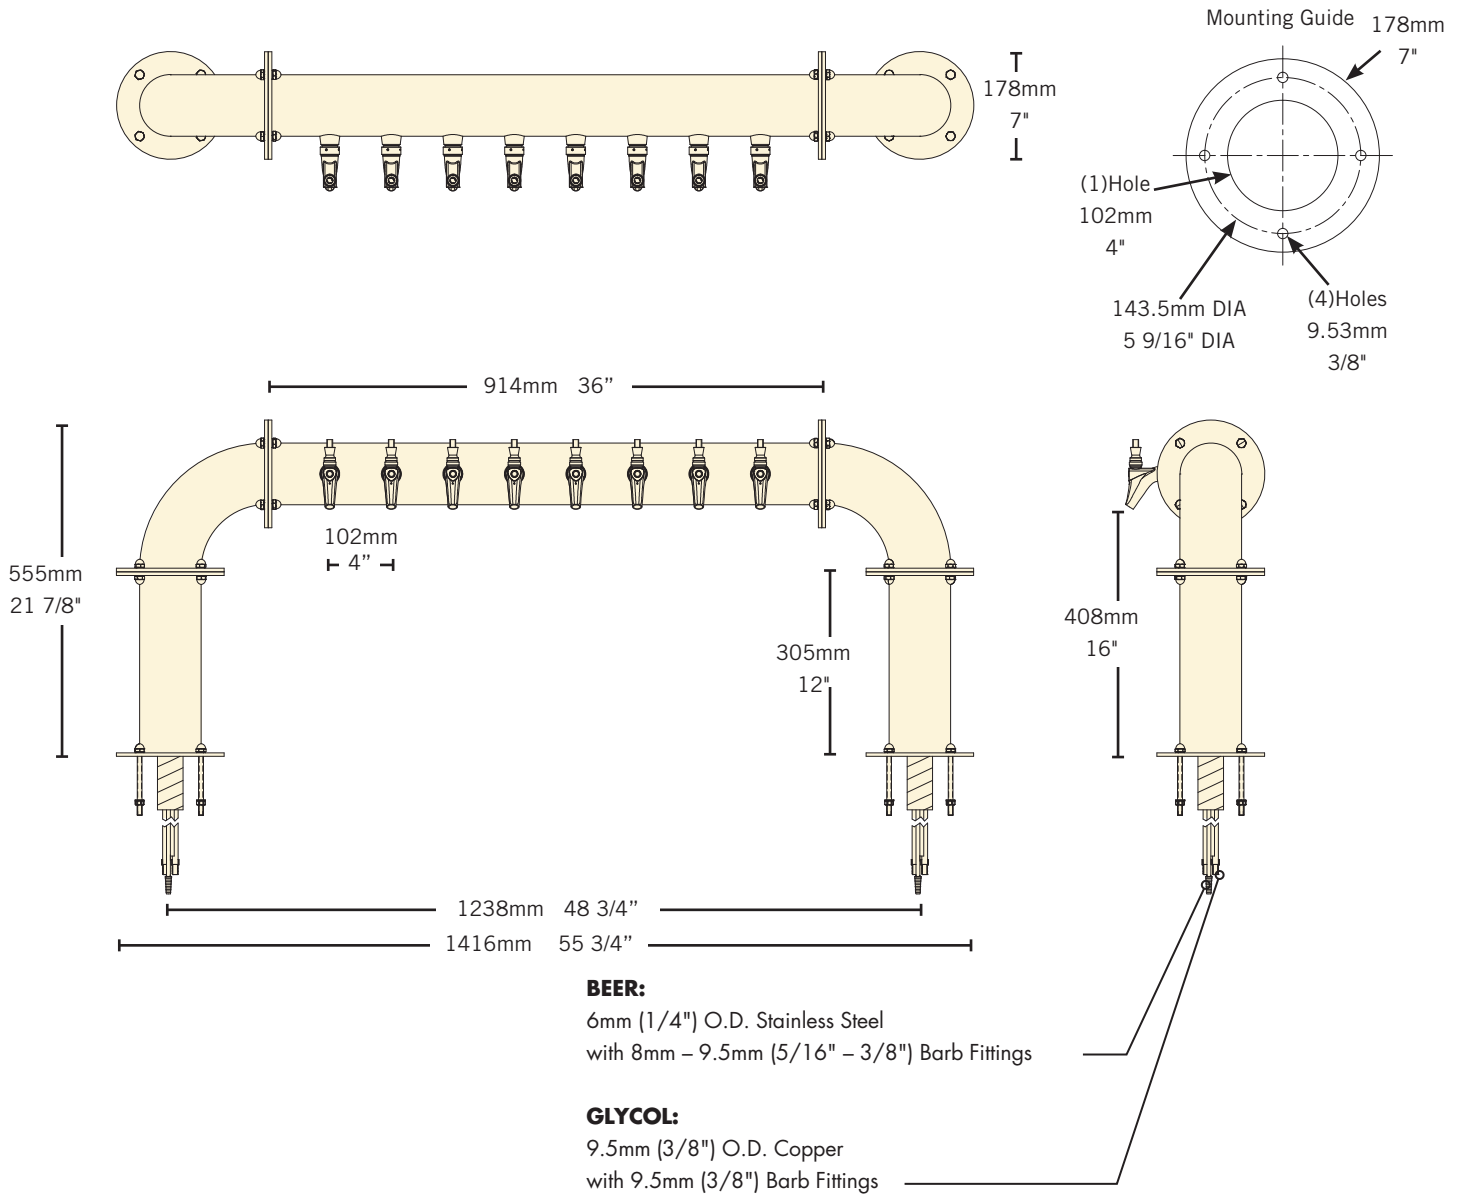

Part No.	Faucets	Finish	Dispense System	Shipping Weight	Box Dimensions
TT-U-8KR	8	Polished S/S	Kool-Rite (Glycol)	TBD	TBD

Dimensions

MICRO MATIC
Toll-Free: 1-866-327-4159
www.micromatic.com

West
19791 Bahama St.
Northridge, CA 91324
Tel. (818) 701-9765
Fax. (818) 701-9844

Central
10726 North Second St.
Machesney Park, IL 61115
Tel. (815) 968-7557
Fax. (815) 968-0363

Southeast
2364 Simon Ct.
Brooksville, FL 34604
Tel. (352) 799-6331
Fax. (352) 796-2429

Northeast
4601 Saucon Creek Rd.
Center Valley, PA 18034
Tel. (610) 625-4464
Fax. (610) 625-4466