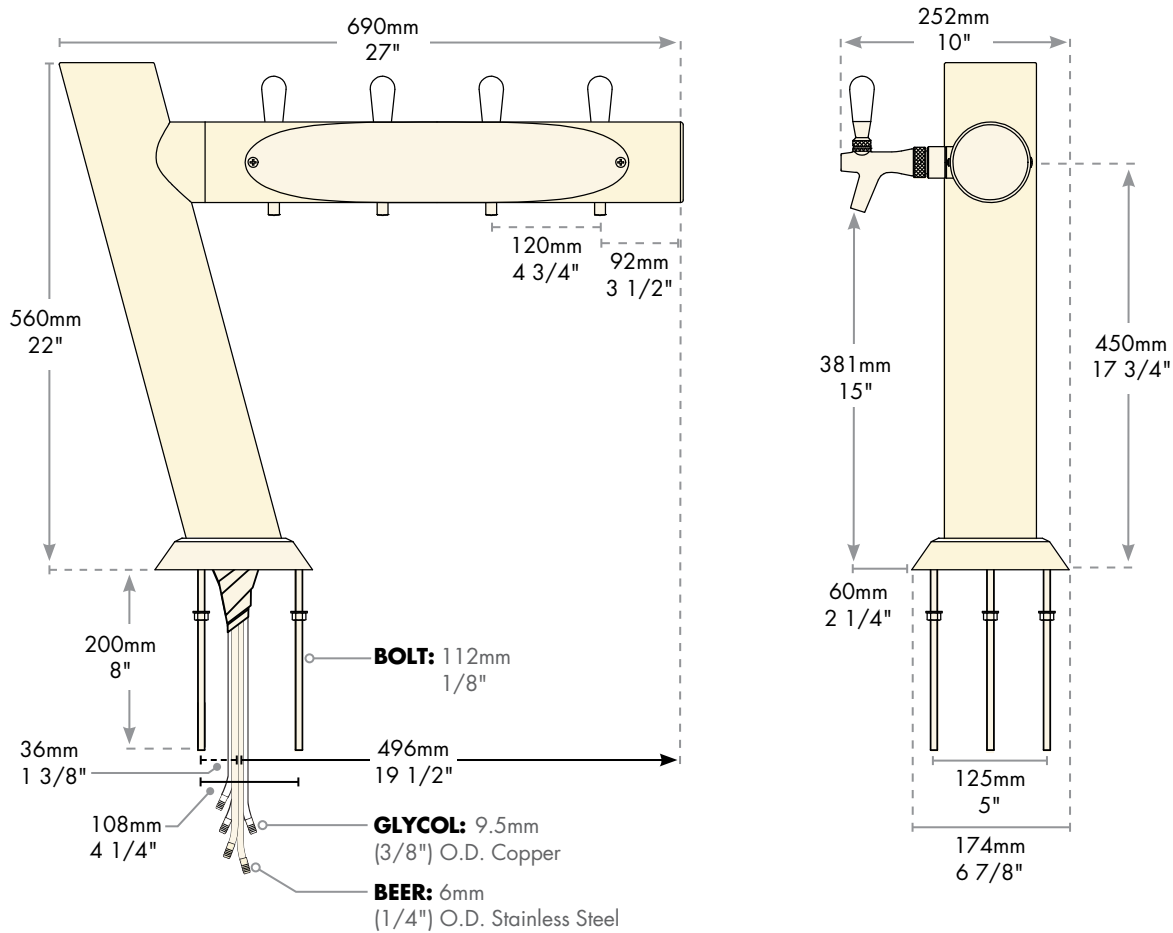

Specifications

Micro Matic reserves the right to change specifications without notice.

AUTOQUOTES

Part No.	Faucets	Finish	Dispense System	Shipping Weight	Box Dimensions
☐ Z03062-4	4	Chrome	Glycol	TBD	TBD
				TBD	TBD

Dimensions

Copyright ©2011 Micro Matic USA, Inc. All Rights Reserved. 00902.D0910

www.micromatic.com

Toll Free: 1-(866) 327-4159

West	Central	Southeast	Northeast
19791 Bahama Street Northridge, CA 91324 Tel. (818) 701-9765 Fax. (818) 701-9844	10726 North Second Street Machesney Park, IL 61115 Tel. (815) 968-7557 Fax. (815) 968-0363	2364 Simon Court Brooksville, FL 34604 Tel. (352) 799-6331 Fax. (352) 796-2429	4601 Saucon Creek Road Center Valley, PA 18034 Tel. (610) 625-4464 Fax. (610) 625-4466