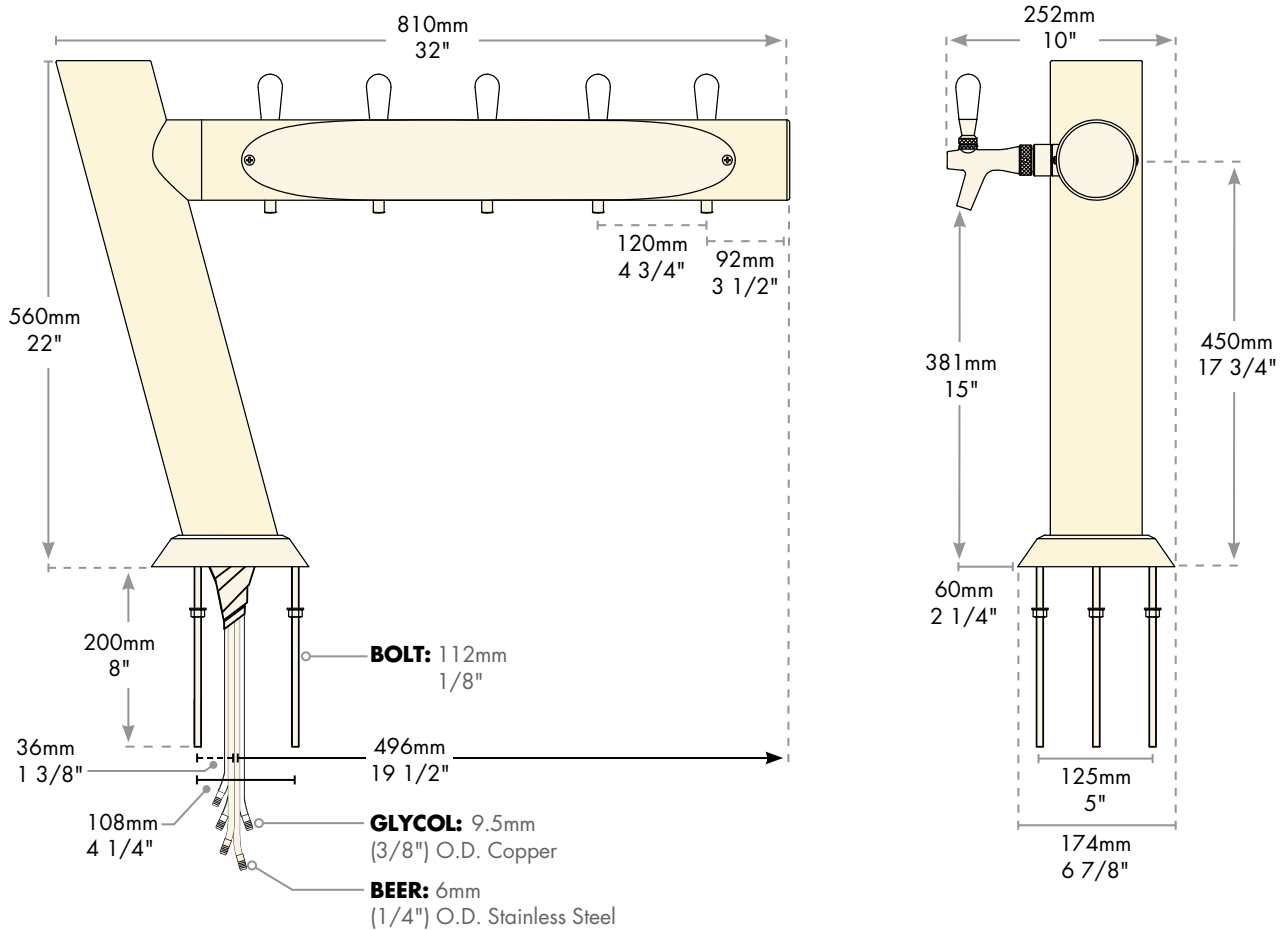

- Dramatic cantilever design will attract attention at the bar top.
- Imported European design.
- High polished exterior chrome finish will provide years of durable service.
- All stainless steel contact with the beer for the ultimate in draft purity.

Chrome
Z03066-5

Faucet knobs not included.

Specifications

Micro Matic reserves the right to change specifications without notice.

AUTOQUOTES

Part No.	Faucets	Finish	Dispense System	Shipping Weight	Box Dimensions
<input type="checkbox"/> Z03066-5	5	Chrome	Glycol	TBD	TBD
				TBD	TBD

Dimensions

Copyright ©2011 Micro Matic USA, Inc. All Rights Reserved. 00903.D0910

www.micromatic.com

Toll Free: 1-(866) 327-4159

West	Central	Southeast	Northeast
19791 Bahama Street Northridge, CA 91324 Tel. (818) 701-9765 Fax. (818) 701-9844	10726 North Second Street Machesney Park, IL 61115 Tel. (815) 968-7557 Fax. (815) 968-0363	2364 Simon Court Brooksville, FL 34604 Tel. (352) 799-6331 Fax. (352) 796-2429	4601 Saucon Creek Road Center Valley, PA 18034 Tel. (610) 625-4464 Fax. (610) 625-4466