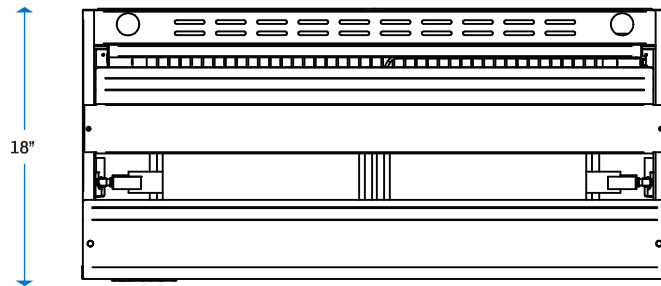

18"

SRCM-24

18"

SRCM-36

## SPECIFICATIONS

MODEL NUMBER	EXTERNAL DIMENSION (INCH)	NUMBER OF BURNERS	BTU'S PER BURNER	TOTAL BTU	NET WEIGHT	SHIPPING WEIGHT
SRCM-24	24" X 23.7" X 19.8"	1	20,000	20,000	51 LBS	68 LBS
SRCM-36	39" X 23.8" X 19.8"	2	20,000	40,000	82 LBS	106 LBS