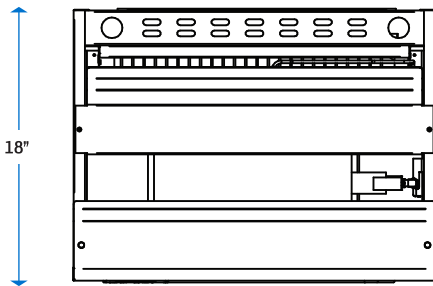

## SPECIFICATIONS

MODEL NUMBER	EXTERNAL DIMENSION (INCH)	NUMBER OF BURNERS	BTU'S PER BURNER	TOTAL BTU	NET WEIGHT	SHIPPING WEIGHT
SRCM-24	24" X 23.7" X 19.8"	1	20,000	20,000	51 LBS	68 LBS
SRCM-36	39" X 23.8" X 19.8"	2	20,000	40,000	82 LBS	106 LBS