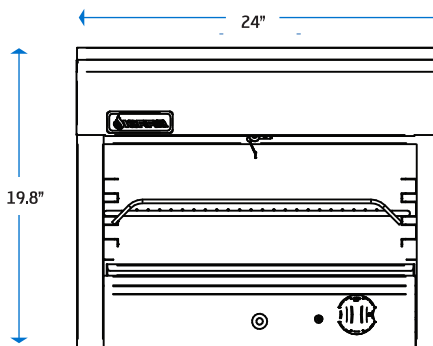

## SPECIFICATIONS

MODEL NUMBER	EXTERNAL DIMENSION (INCH)	NUMBER OF BURNERS	BTU'S PER BURNER	TOTAL BTU	NET WEIGHT	SHIPPING WEIGHT
SRCM-24	24" X 23.7" X 19.8"	1	20,000	20,000	51 LBS	68 LBS
SRCM-36	39" X 23.8" X 19.8"	2	20,000	40,000	82 LBS	106 LBS