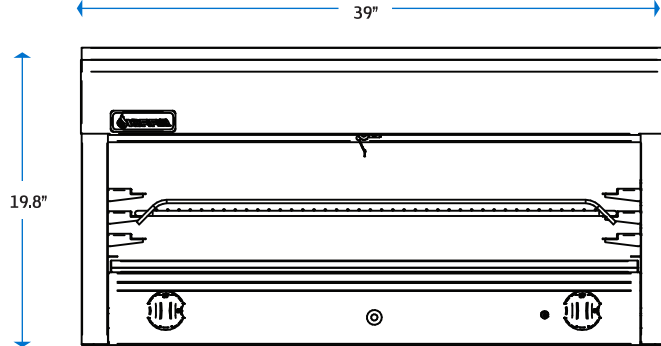

## SPECIFICATIONS

MODEL NUMBER	EXTERNAL DIMENSION (INCH)	NUMBER OF BURNERS	BTU'S PER BURNER	TOTAL BTU	NET WEIGHT	SHIPPING WEIGHT
SRCM-24	24" X 23.7" X 19.8"	1	20,000	20,000	51 LBS	68 LBS
SRCM-36	39" X 23.8" X 19.8"	2	20,000	40,000	82 LBS	106 LBS