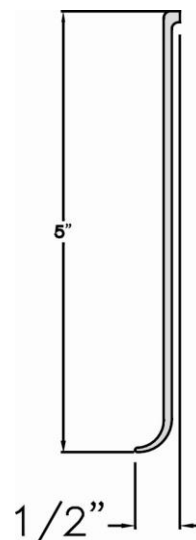

Model No.	Size-L	Size-H
9787C	96"	5"

Model #9787C

Phone: 800-255-0104
Fax: 877-877-7687
www.newageindustrial.com
sales@newageindustrial.com

New Age Industrial reserves the right to modify or make changes at any time without notice to materials and specifications.