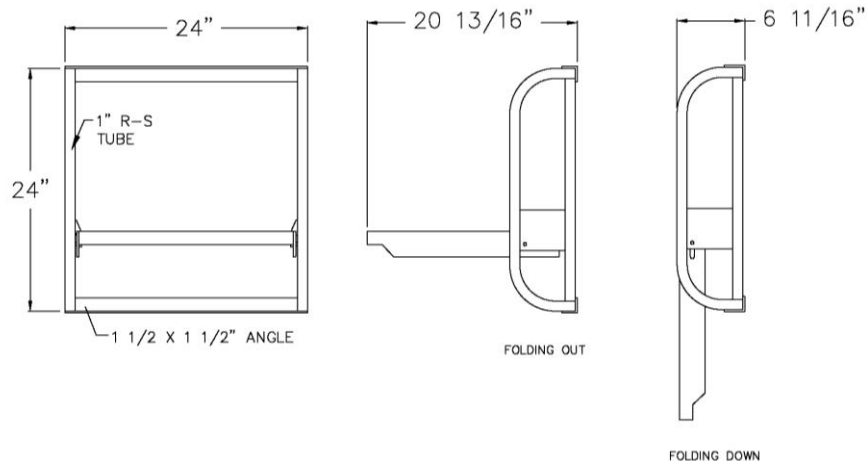

FOLDING WALL DESK

APPLICATION:

This desk has many uses in the food service industry. Could be used as a receiving desk, when done fold it up or down, and it's out of your way!!

MATERIAL:

Framework is built out of 1" x 1" .070" tubing, shelf frame is constructed of 1/4" x 2" strap and is then covered by .050" sheet.

Model #98671

GUARANTEED TO LAST:

This desk carries a **Lifetime Guarantee** against rust and corrosion and a **Five-Year Guarantee** against material defects and workmanship.

Model #98671

Model No.	Size-W	Size-H	Size-D	Wt. Cap.
98671	24"	24"	20 13/16"	600#
98031	60 1/4"	39"	6 3/4"	600#

*Method of installation and type of wall determine the weight capacity of this item.