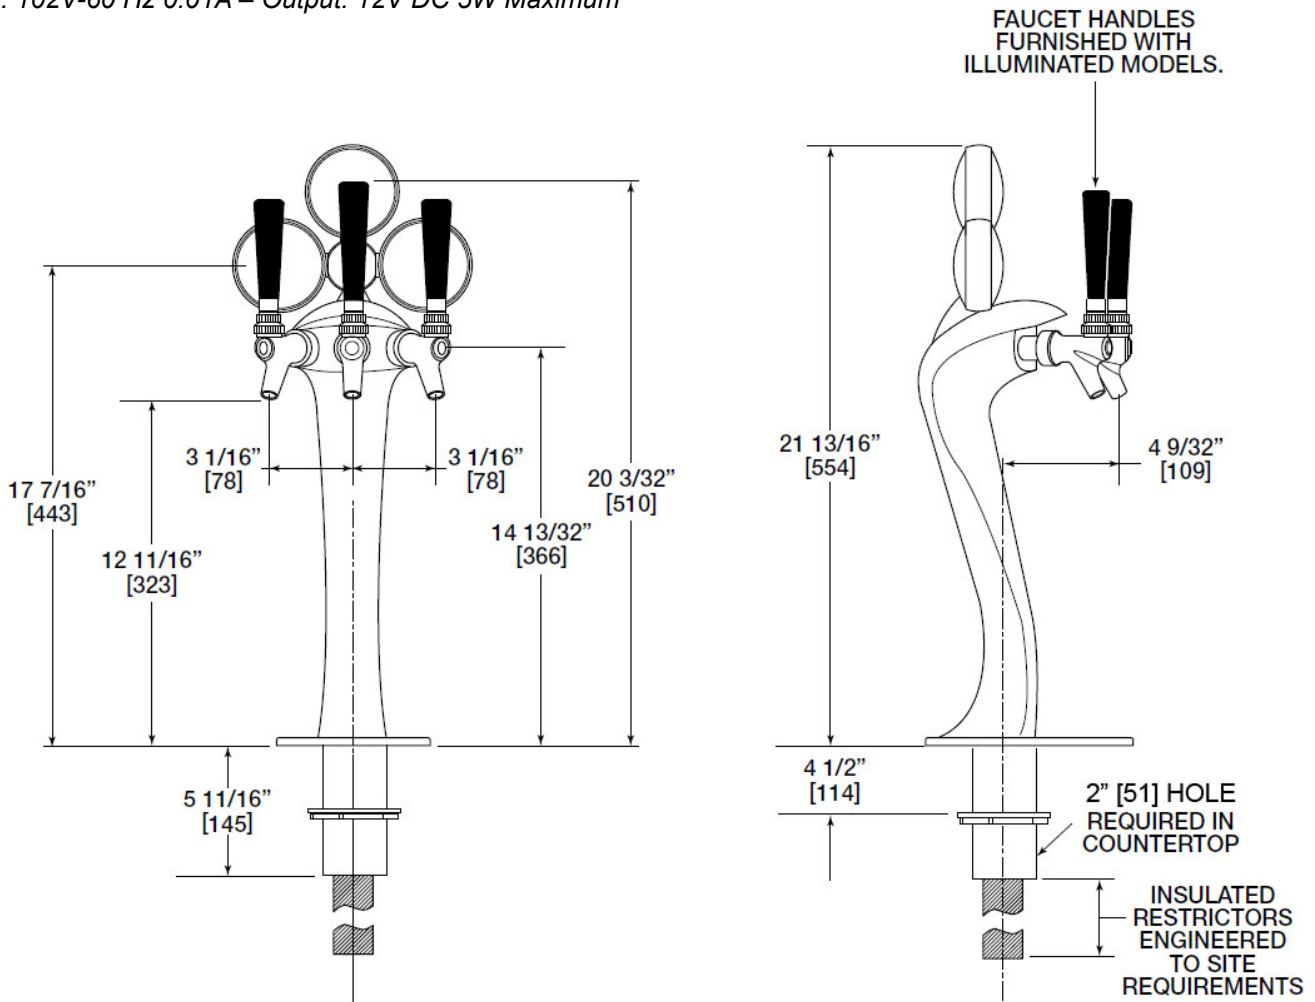

Size and Specifications

SexyTowers

Job _____
Area _____
Item No. _____
Model No. _____

SEXY TOWERS with ILLUMINATED MEDALLIONS

MODEL NOS.	POLISHED CHROME	4045-3BIM
	GOLD TONE	4045GD-3BIM
NUMBER OF FAUCETS		3
NUMBER OF ELECTRICAL TRANSFORMERS		1
FAUCET CENTERS (IN.)[MM]		3-1/16" [78]
OPTIONS & ACCESSORIES	Matching drainers, Faucet locks	

*Input: 102V-60 Hz 0.01A – Output: 12V DC 5W Maximum

ICED SEXY TOWER with ILLUMINATED MEDALLIONS with CHROME TRIM

MODEL NOS.	POLISHED CHROME	4046-3BIM
NUMBER OF FAUCETS		3
NUMBER OF ELECTRICAL TRANSFORMERS		1
FAUCET CENTERS (IN.)[MM]		3-1/16" [78]
OPTIONS & ACCESSORIES	Matching drainers, Faucet locks	

*Input: 102V-60 Hz 0.01A – Output: 12V DC 5W Maximum

Form No. 050196S
Rev. 03.06.2011

8300 West Good Hope Road • Milwaukee, WI 53223 • Phone 414.353.7060 • Fax 414.353.7069
Toll Free 800.558.5592 • E-Mail perlick@perlick.com • www.perlick.com

Perlick is committed to continuous improvement. Therefore, we reserve the right to change specifications without prior notice