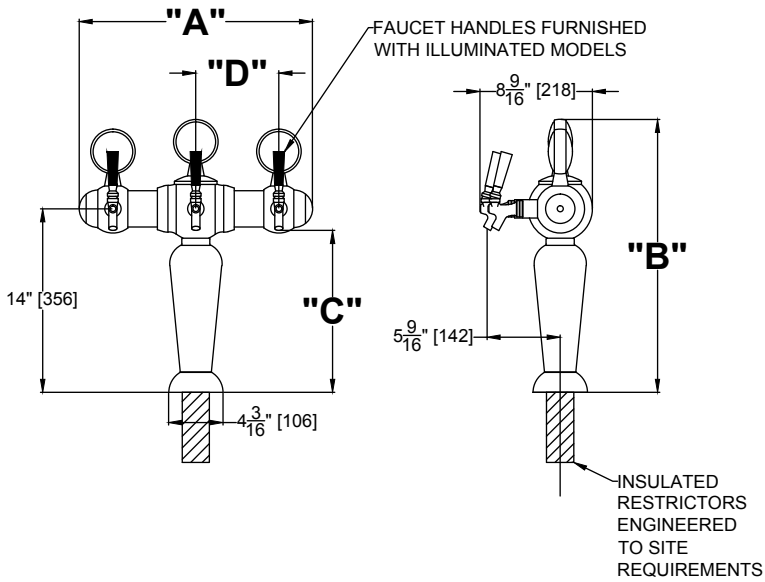

ILLUMINATED BRIGITTE TOWERS

Three-Faucet Illuminated Brigitte Tower