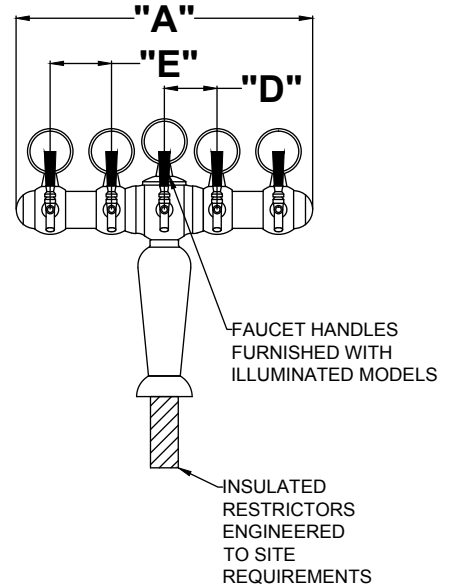

ILLUMINATED BRIGITTE TOWERS

4049-5BIM shown

JOB
AREA
ITEM NO.
MODEL NO.

Models
4049-3BIM
4049-5BIM
4049-7BIM

- Offered in a polished chrome-plated finish with 3, 5 or 7 faucets
- Glycol ready
- Includes plug-and-play illuminated medallions
- Pure copper coolant lines and cold block maintain chilled beverage temperature
- Insulated dispensing head ensures a perfect temperature right up to the faucet
- Factory-balanced restrictors control beverage flow and assure solid beer from the faucet with every pour

NUMBER OF FAUCETS		3	5	7
MODEL NUMBERS	Polished Chrome	4049-3BIM	4049-5BIM	4049-7BIM
Overall Length "A" (mm)		17-13/16" (453)	22-1/4" (566)	31-1/2" (800)
Overall Height "B" (mm)		20-7/8" (530)	20-7/8" (530)	20-7/8" (530)
Faucet Height "C" (mm)		12-3/8" (314)	12-3/8" (314)	12-3/8" (314)
Faucet Centers "D" (mm)		6-3/8" (161)	3-15/16" (101)	3-15/16" (101)
Faucet Centers "E" (mm)		N/A	4-5/8" (117)	4-5/8" (117)
Shipping Weight, Lbs. (kg)		19.8 (9)	24.3 (11)	30.9 (14)
Optional Drip Pans	Top Mount - 5020 Series	5025	5028	5030
	Top Mount - C18000 Series	C18645A	C18650A	C18655
	Recessed	C32257	58979	58979

Available options:

- Faucet locks

ILLUMINATED BRIGITTE TOWERS

Three-Faucet Illuminated Brigitte Tower

Five-Faucet Illuminated Brigitte Tower

Seven-Faucet Illuminated Brigitte Tower