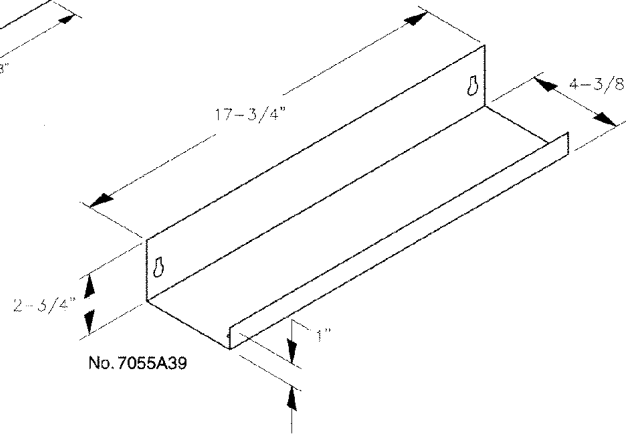

Liquor Display Accessories

Item No. _____
 Model No. _____
 Job _____
 Area _____

Two-Piece Locking Cover* for 7055A3

Part No.	Description
7055A19	For 7055A3 (24" Liquor Display)

*Factory installed only

No. 7055A3
 with No. 7055A19
 Locking Cover

No. 7055A19

No. 7055A39

Bottle Guardrail Set - Installs on steps

Part No.	Description
7055-39	For 7055-32 (18" Liquor Display)
7055A11	For 7055A3 (24" Liquor Display)

End View
 No. 7055A11

8300 West Good Hope Road • Milwaukee, WI 53223 • Phone: 414-353-7060
 Fax: 414-353-7069 • E-Mail: Perlick@Perlick.com • <http://www.Perlick.com>