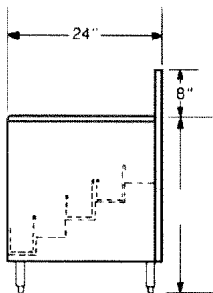

Liquor Display Accessories

Item No. _____
 Model No. _____
 Job _____
 Area _____

Two-Piece Locking Cover* for 7055A3

Part No.	Description
7055A19	For 7055A3 (24" Liquor Display)

*Factory installed only

No. 7055A3
 with No. 7055A19
 Locking Cover

No. 7055A19

No. 7055A39

Bottle Guardrail Set - Installs on steps

Part No.	Description
7055-39	For 7055-32 (18" Liquor Display)
7055A11	For 7055A3 (24" Liquor Display)

End View
 No. 7055A11

8300 West Good Hope Road • Milwaukee, WI 53223 • Phone: 414-353-7060
 Fax: 414-353-7069 • E-Mail: Perlick@Perlick.com • <http://www.Perlick.com>