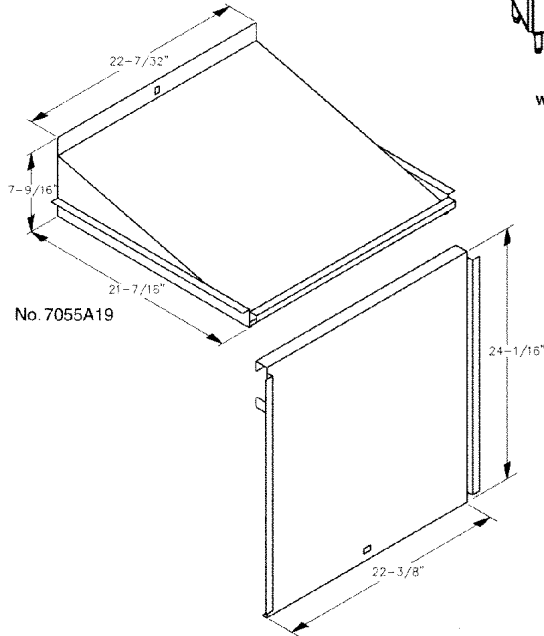

Liquor Display Accessories

Item No. _____
 Model No. _____
 Job _____
 Area _____

Two-Piece Locking Cover* for 7055A3

Part No.	Description
7055A19	For 7055A3 (24" Liquor Display)

*Factory installed only

No. 7055A3
 with No. 7055A19
 Locking Cover

No. 7055A19

No. 7055A39

Bottle Guardrail Set - Installs on steps

Part No.	Description
7055-39	For 7055-32 (18" Liquor Display)
7055A11	For 7055A3 (24" Liquor Display)

End View
 No. 7055A11

8300 West Good Hope Road • Milwaukee, WI 53223 • Phone: 414-353-7060
 Fax: 414-353-7069 • E-Mail: Perlick@Perlick.com • <http://www.Perlick.com>