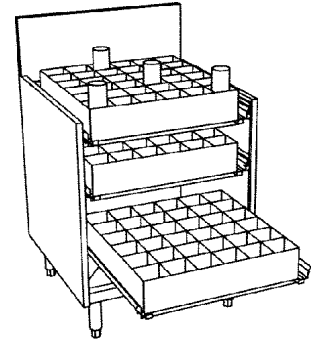

Storage Bin Accessories

Item No. _____
 Model No. _____
 Job _____
 Area _____

Drainboard Top with built-in drain

Part No.	Material	Length	Width
7055A5	Embossed Stainless Steel	24"	23 ¹ / ₁₆ "

No. 7055A Storage Bin
 w/No. 7055A5 Drainboard Top

Slide-Out Roller Bracket Kit for Glass Racks

Part No.	Description	Glass Rack Size
7055-77	Stainless steel roller bracket kit	20" x 20"

No. 7055A Storage Bin
 w/(3) No. 7055-77 Slide-Out Brackets

Drainboard Accessories