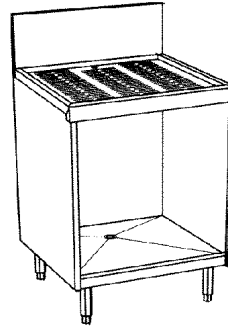

Storage Bin Accessories

Item No. _____
 Model No. _____
 Job _____
 Area _____

Drainboard Top with built-in drain

Part No.	Material	Length	Width
7055A5	Embossed Stainless Steel	24"	23 ¹ / ₁₆ "

No. 7055A Storage Bin
 w/No. 7055A5 Drainboard Top

Slide-Out Roller Bracket Kit for Glass Racks

Part No.	Description	Glass Rack Size
7055-77	Stainless steel roller bracket kit	20" x 20"

No. 7055A Storage Bin
 w/(3) No. 7055-77 Slide-Out Brackets

Drainboard Accessories