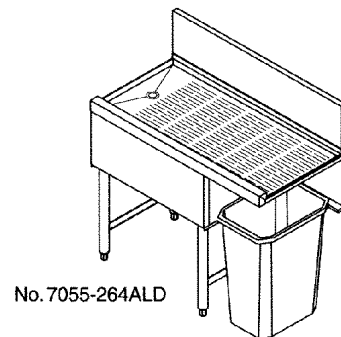

Storage Bin Accessories

Item No. _____
 Model No. _____
 Job _____
 Area _____

Drainboard Top with built-in drain

Part No.	Material	Length	Width
7055A5	Embossed Stainless Steel	24"	23 ¹ / ₁₆ "

No. 7055A Storage Bin
 w/No. 7055A5 Drainboard Top

Slide-Out Roller Bracket Kit for Glass Racks

Part No.	Description	Glass Rack Size
7055-77	Stainless steel roller bracket kit	20" x 20"

No. 7055A Storage Bin
 w/(3) No. 7055-77 Slide-Out Brackets

Drainboard Accessories

12" Apron Cutout for Trash Receptacle

Part No.	Application	Length
7055-264ALD	For all standard drainboards except TS12	12"

No. 7055-264ALD

8300 West Good Hope Road • Milwaukee, WI 53223 • Phone: 414-353-7060
 Fax: 414-353-7069 • E-Mail: Perlick@Perlick.com • <http://www.Perlick.com>