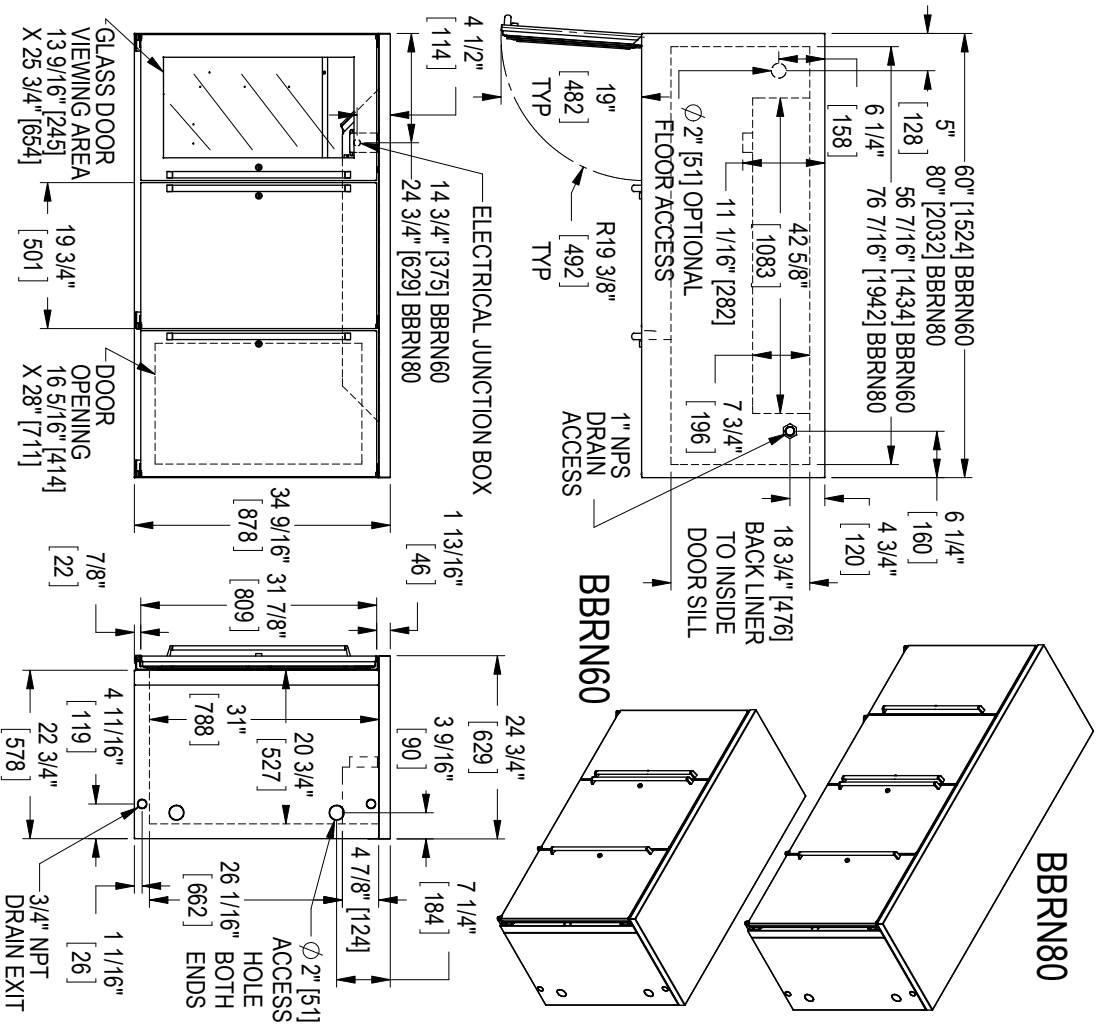

## 2, 3 & 4 DOOR

BBRN40 shown

JOB	
AREA	
ITEM NO.	
MODEL NO.	

<b>BBRN40</b>	2-Door Model
<b>BBRN60</b>	3-Door Model
<b>BBRN80</b>	4-Door Model

MODEL NUMBERS		BBRN40	BBRN60	BBRN80
NUMBER OF DOORS		2	3	4
EXTERIOR CABINET DIMENSIONS	Length - in. (mm)	40" (1016mm)	60" (1524mm)	80" (2032mm)
	Depth - in. (mm)	24.75" (629mm)	24.75" (629mm)	24.75" (629mm)
	Height - in. (mm)	34.565" (878mm)	34.565" (878mm)	34.565" (878mm)
INTERIOR CABINET DIMENSIONS	Length - in. (mm)	36.4375" (926mm)	56.4375" (1434mm)	76.4375" (1942mm)
	Depth - in. (mm)	18.75" (476mm)	18.75" (476mm)	18.75" (476mm)
	Height - in. (mm)	28.5" (724mm)	28.5" (724mm)	28.5" (724mm)
INTERNAL VOLUME Net. Cu. Ft. (Litres)		12.0 (340lt)	19.0 (538lt)	26.8 (759lt)
SHIPPING WEIGHT Lbs. (kg.)		261# (118kg)	342# (155kg)	444# (201kg)
ELECTRICAL SPECIFICATIONS	Electrical Supply	120 VAC/60 Hz/1 Ph	120 VAC/60 Hz/1 Ph	120 VAC/60 Hz/1 Ph
	Running Load Amps	1.6	2	2.5
	Electrical Connection	Hard Wired	Hard Wired	Cord Connected
	Defrost Initiation	Automatic	Automatic	Automatic
	Defrost Type	Off Cycle	Off Cycle	Off Cycle
	Lighting Type	LED	LED	LED
REFRIGERATION SPECIFICATIONS	Horsepower	1/4	1/3	1/3
	Expansion Device	TXV	TXV	TXV
	Evaporator Capacity-Remotes	1900 Btu/Hr @ 20° F Evaporator	2300 Btu/Hr @ 20° F Evaporator	2300 Btu/Hr @ 20° F Evaporator
	Remote Refrigerant Options	R134a & R22 & R404a	R134a & R22 & R404a	R134a & R22 & R404a
PLUMBING	Floor Drain Included	Yes	Yes	Yes
	Evaporator Condensate	Field Plumbed	Field Plumbed	Field Plumbed

# REMOTE NARROW-DOOR BACK BAR REFRIGERATOR 2, 3 & 4 DOOR

8300 West Good Hope Road, Milwaukee, WI 53223  
 (800) 558-5592 • perlick.com