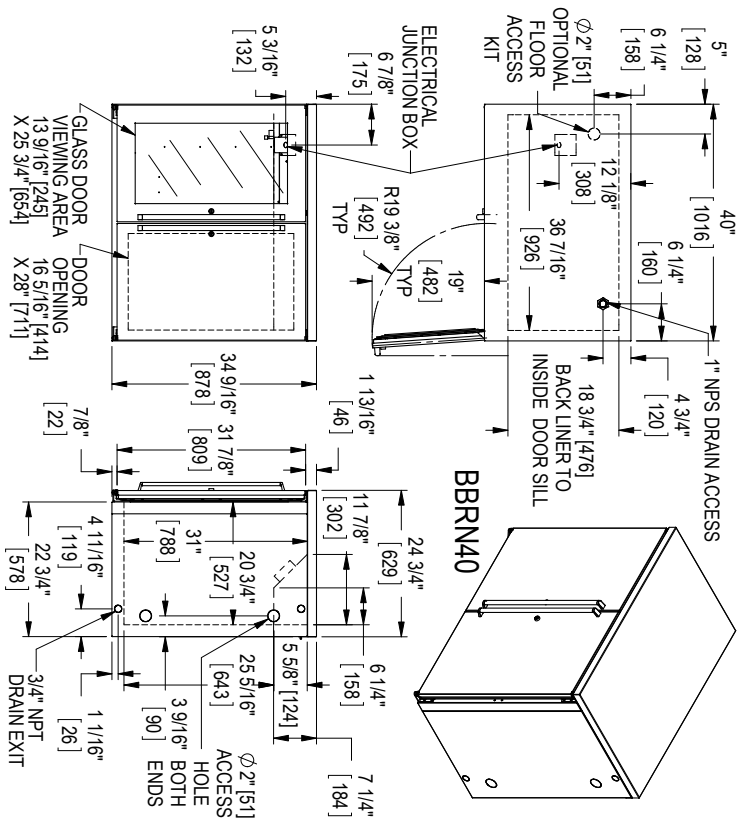

REMOTE NARROW-DOOR BACK BAR REFRIGERATOR 2, 3 & 4 DOOR

8300 West Good Hope Road, Milwaukee, WI 53223
(800) 558-5592 • perlick.com