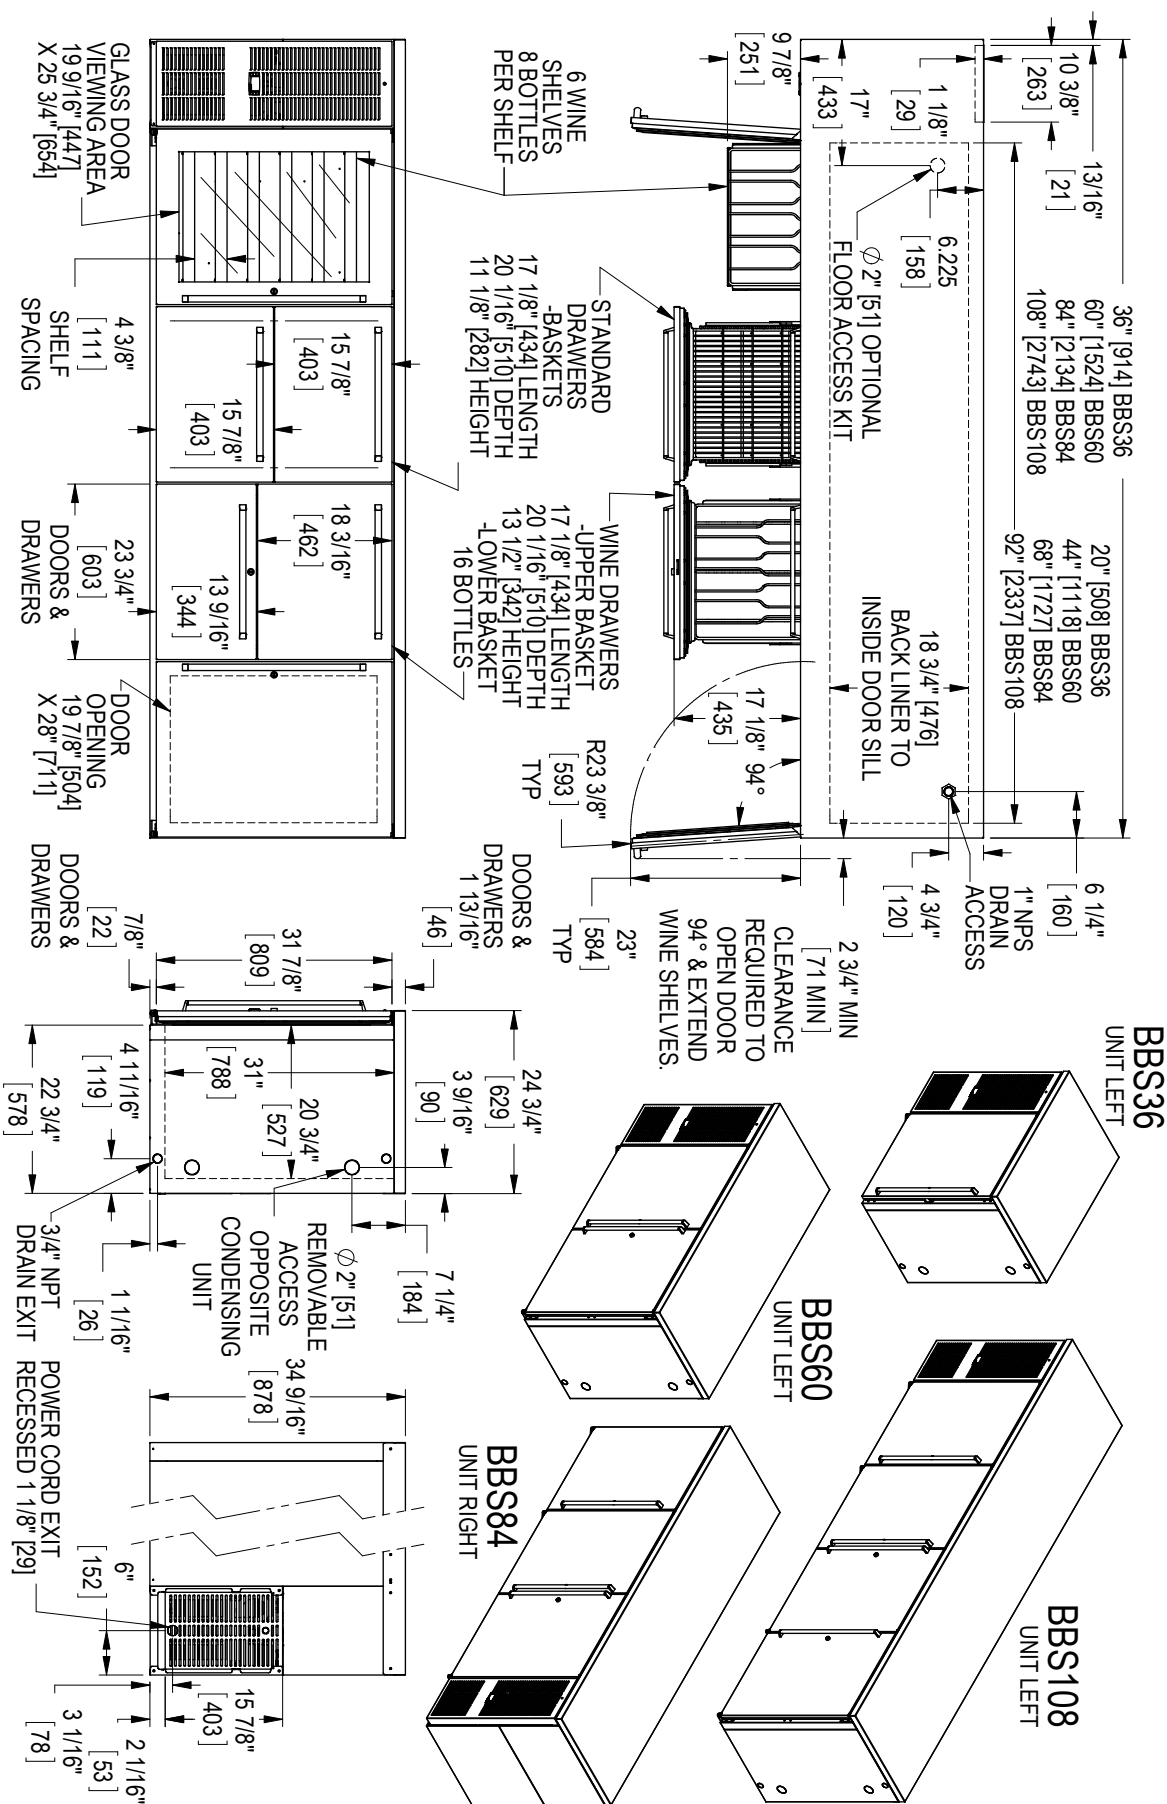

SELF-CONTAINED BACK BAR REFRIGERATOR 1, 2, 3 & 4 DOOR

8300 West Good Hope Road, Milwaukee, WI 53223
(800) 558-5592 • perlick.com