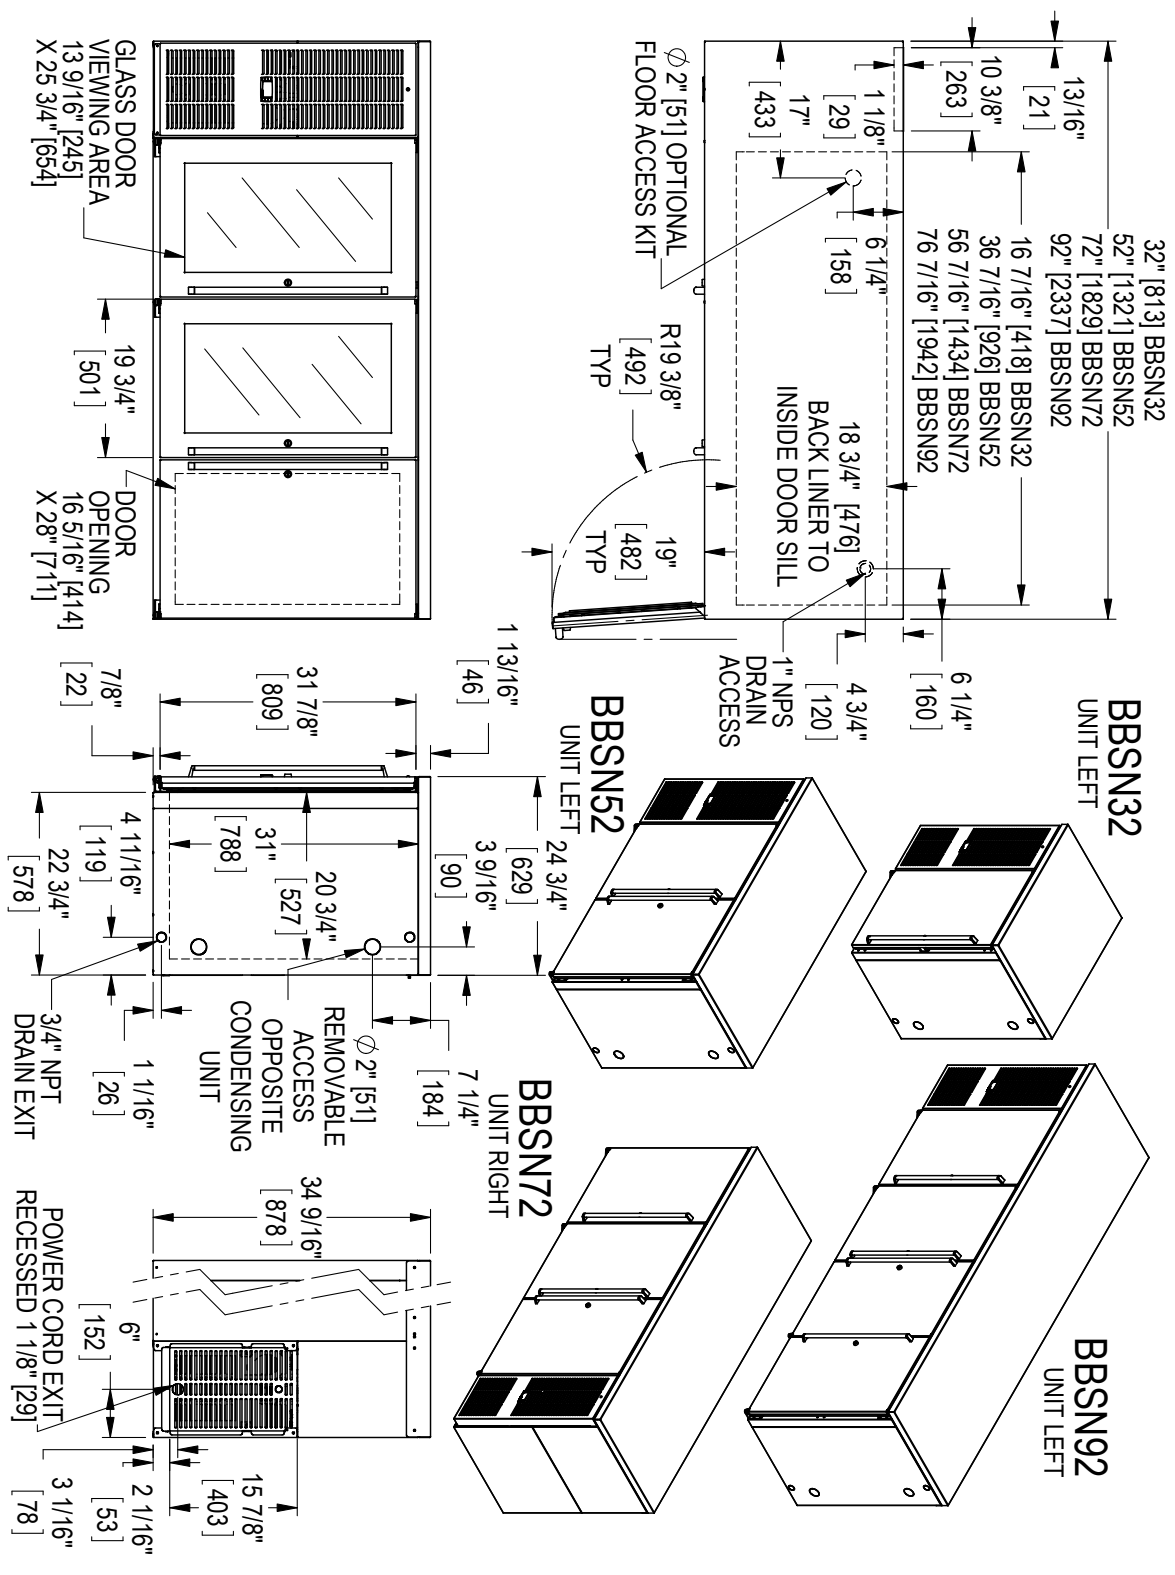

SELF-CONTAINED NARROW-DOOR REFRIGERATOR 1, 2, 3 & 4 DOOR

8300 West Good Hope Road, Milwaukee, WI 53223
(800) 558-5592 • perlick.com