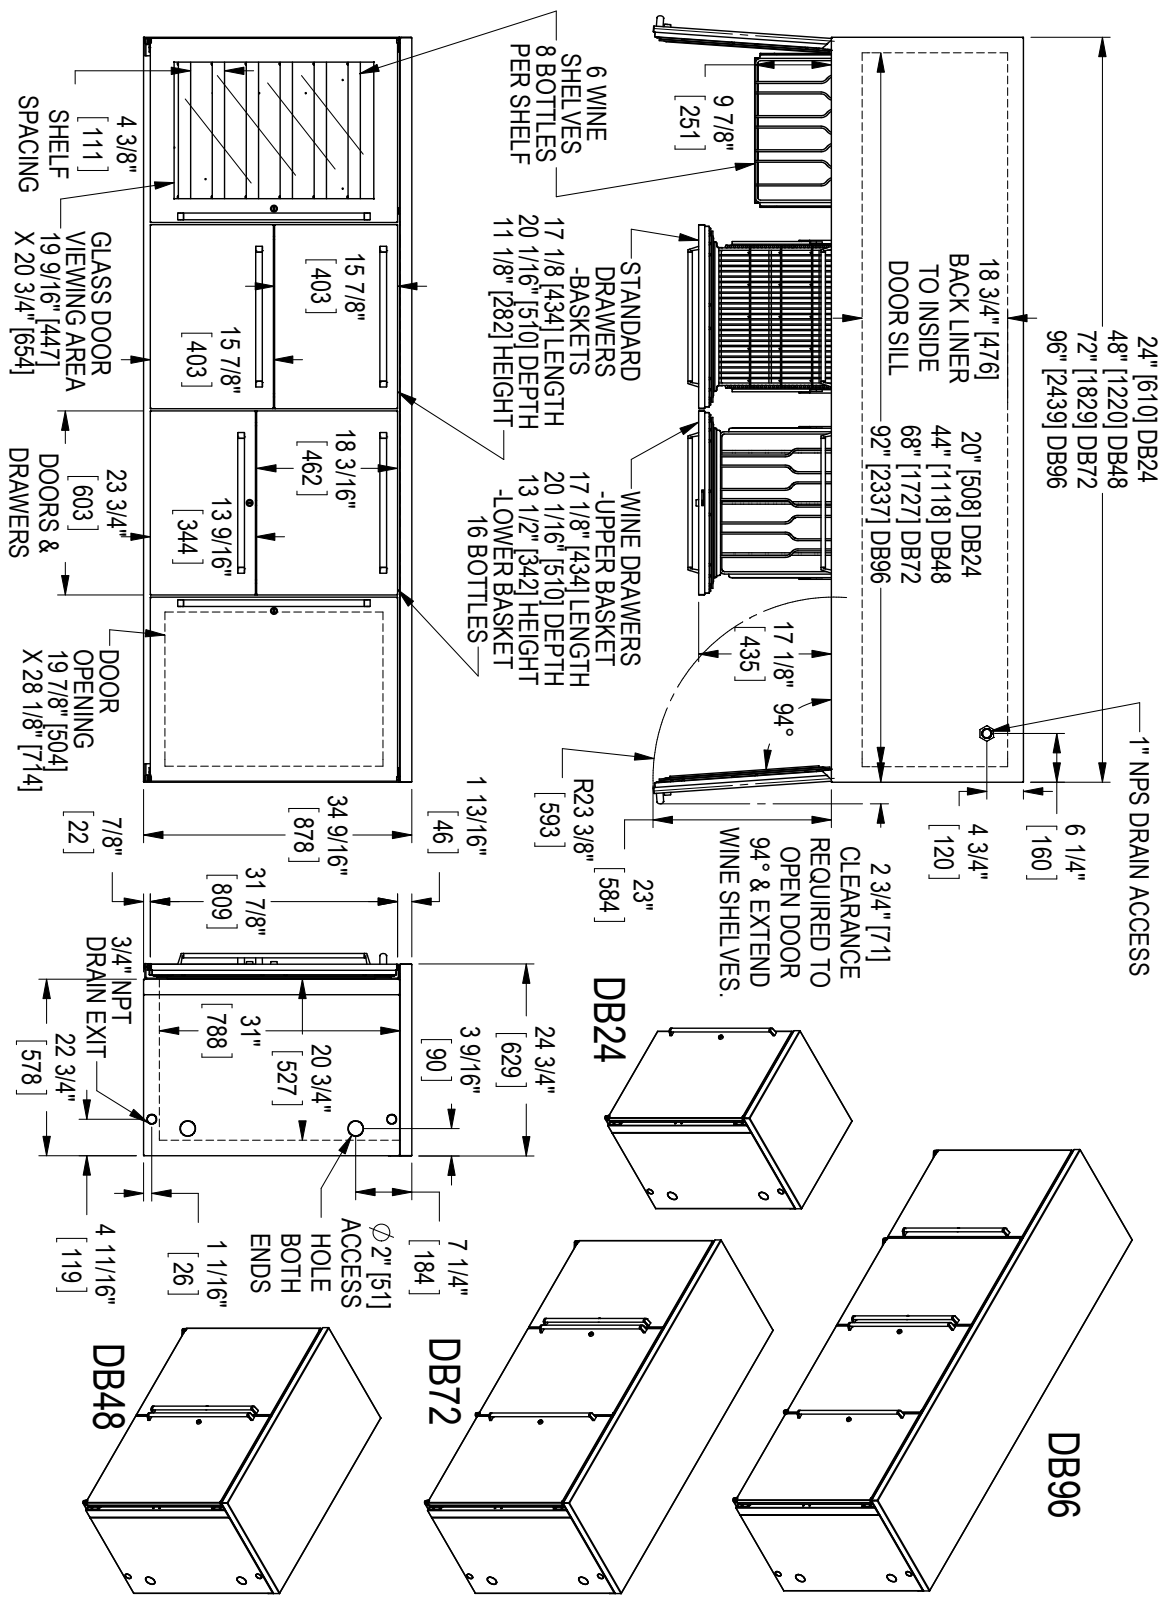

NON-REFRIGERATED STORAGE CABINET

1, 2, 3 & 4 DOOR

DB72 shown

JOB	
AREA	
ITEM NO.	
MODEL NO.	

DB24	1-Door Model
DB48	2-Door Model
DB72	3-Door Model
DB96	4-Door Model

MODEL NUMBERS		DB24	DB48	DB72	DB96
NUMBER OF DOORS		1	2	3	4
EXTERIOR CABINET DIMENSIONS	Length - in. (mm)	24" (610mm)	48" (1219mm)	72" (1829mm)	96" (2438mm)
	Depth - in. (mm)	24.75" (629mm)	24.75" (629mm)	24.75" (629mm)	24.75" (629mm)
	Height - in. (mm)	34.565" (878mm)	34.565" (878mm)	34.565" (878mm)	34.565" (878mm)
INTERIOR CABINET DIMENSIONS	Length - in. (mm)	20" (508mm)	44" (1118mm)	68" (1727mm)	92" (2337mm)
	Depth - in. (mm)	18.75" (476mm)	18.75" (476mm)	18.75" (476mm)	18.75" (476mm)
	Height - in. (mm)	28.5" (724mm)	28.5" (724mm)	28.5" (724mm)	28.5" (724mm)
INTERNAL VOLUME Net. Cu. Ft. (Litres)		7.4 (210lt)	15.3 (433lt)	23.9 (677lt)	32.6 (923lt)
SHIPPING WEIGHT Lbs. (kg.)		117# (53kg)	194# (88kg)	266# (121kg)	337# (153kg)

NON-REFRIGERATED STORAGE CABINET 1, 2, & 4 DOOR

8300 West Good Hope Road, Milwaukee, WI 53223
 (800) 558-5592 • perlick.com