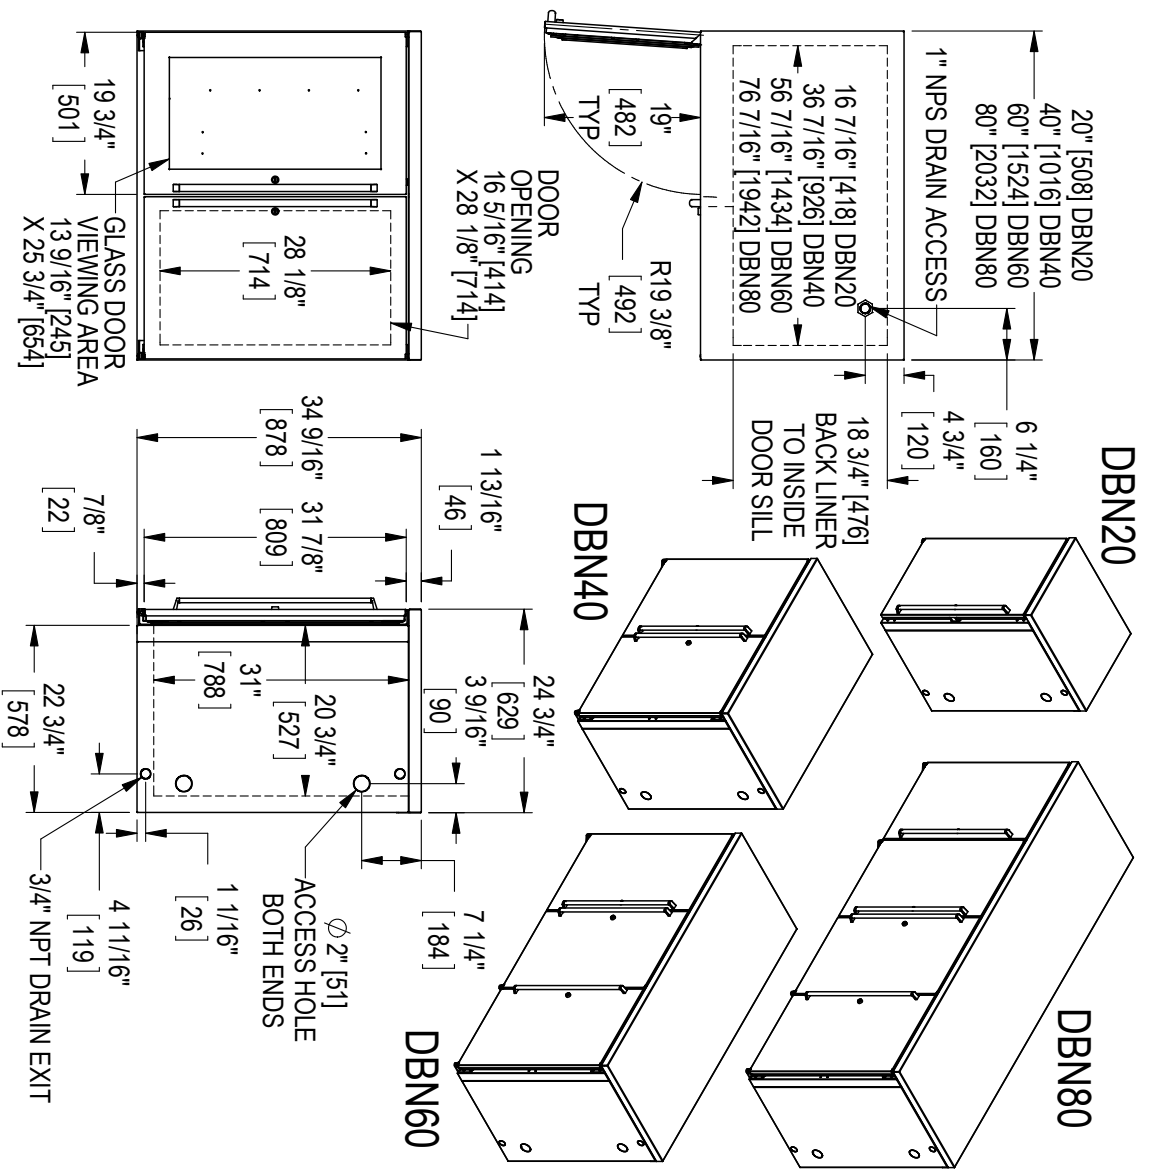

NON-REFRIGERATED NARROW-DOOR STORAGE CABINET
1, 2, 3 & 4 DOOR

DBN80 shown

JOB	
AREA	
ITEM NO.	
MODEL NO.	

DBN20	1-Door Model
DBN40	2-Door Model
DBN60	3-Door Model
DBN80	4-Door Model

MODEL NUMBERS		DBN20	DBN40	DBN60	DBN80
NUMBER OF DOORS		1	2	3	4
EXTERIOR CABINET DIMENSIONS	Length - in. (mm)	20" (508mm)	40" (1016mm)	60" (1524mm)	80" (2032mm)
	Depth - in. (mm)	24.75" (629mm)	24.75" (629mm)	24.75" (629mm)	24.75" (629mm)
	Height - in. (mm)	34.565" (878mm)	34.565" (878mm)	34.565" (878mm)	34.565" (878mm)
INTERIOR CABINET DIMENSIONS	Length - in. (mm)	16.4375" (418mm)	36.4375" (926mm)	56.4375" (1434mm)	76.4375" (1942mm)
	Depth - in. (mm)	18.75" (476mm)	18.75" (476mm)	18.75" (476mm)	18.75" (476mm)
	Height - in. (mm)	28.5" (724mm)	28.5" (724mm)	28.5" (724mm)	28.5" (724mm)
INTERNAL VOLUME Net. Cu. Ft. (Litres)		5.0 (142lt)	12.0 (340lt)	19.0 (538lt)	26.8 (759lt)
SHIPPING WEIGHT Lbs. (kg.)		112# (51kg)	184# (83kg)	256# (116kg)	325# (147kg)

NON-REFRIGERATED NARROW-DOOR STORAGE CABINET
1, 2, 3 & 4 DOOR

8300 West Good Hope Road, Milwaukee, WI 53223
 (800) 558-5592 • perlick.com