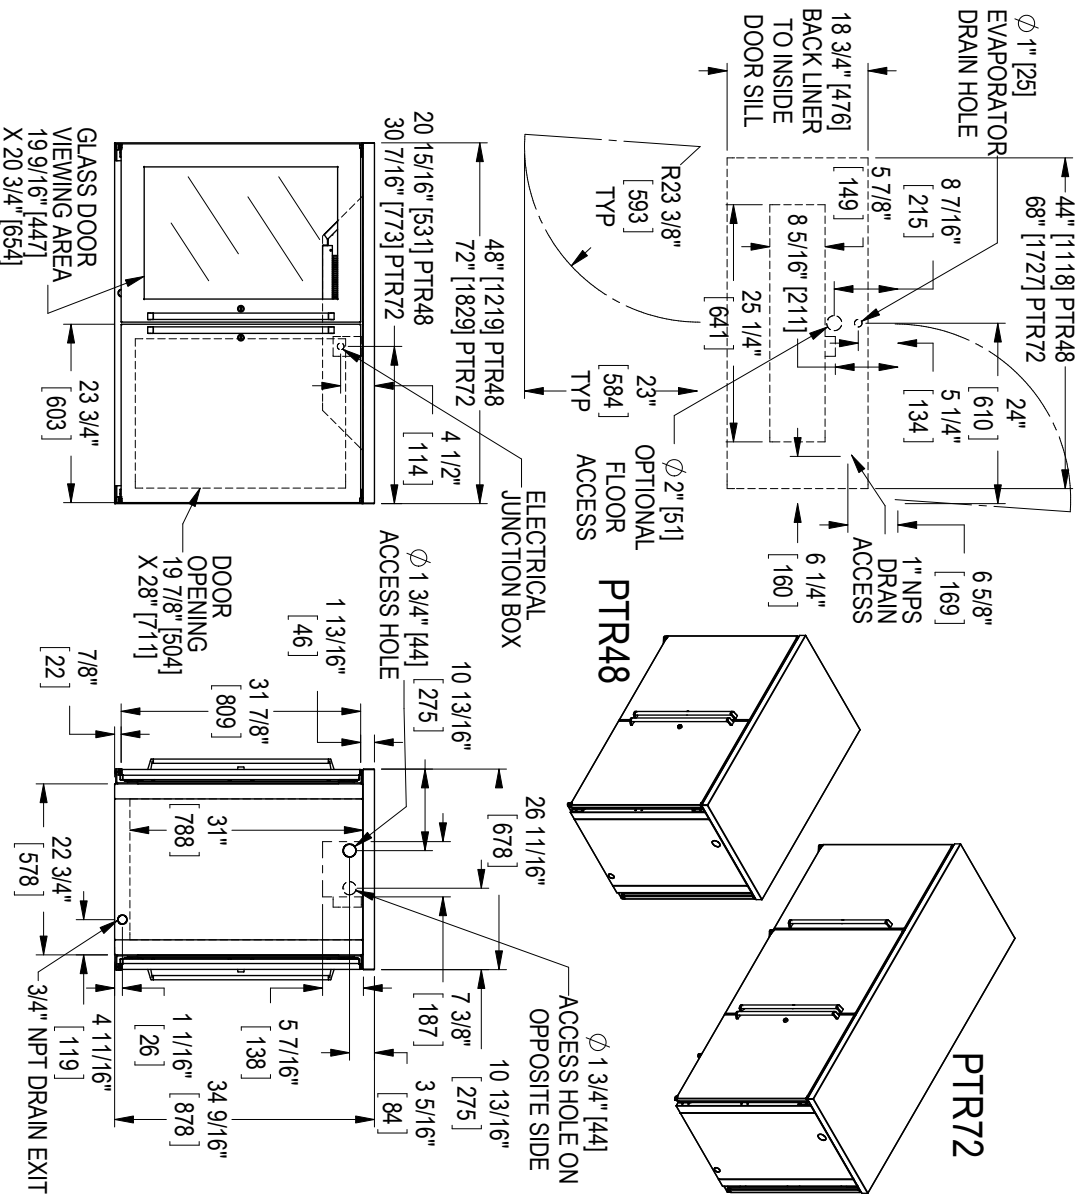

REMOTE PASS-THRU BACK BAR REFRIGERATOR

4-, 6- DOOR

PTR72 shown

JOB	
AREA	
ITEM NO.	
MODEL NO.	
PTR48	4-Door Model
PTR72	6-Door Model

MODEL NUMBERS		PTR48	PTR72
NUMBER OF DOORS		4	6
EXTERIOR CABINET DIMENSIONS	Length - in. (mm)	48" (1219mm)	72" (1829mm)
	Depth - in. (mm)	24.75" (629mm)	24.75" (629mm)
	Height - in. (mm)	34.565" (878mm)	34.565" (878mm)
INTERIOR CABINET DIMENSIONS	Length - in. (mm)	44" (1118mm)	68" (1727mm)
	Depth - in. (mm)	18.75" (476mm)	18.75" (476mm)
	Height - in. (mm)	28.5" (724mm)	28.5" (724mm)
INTERNAL VOLUME Net. Cu. Ft. (Litres)		16.6 (470lt)	25.7 (728lt)
SHIPPING WEIGHT Lbs. (kg.)		358# (117kg)	385# (175kg)
ELECTRICAL SPECIFICATIONS	Electrical Supply	120 VAC/60 Hz/1 Ph	120 VAC/60 Hz/1 Ph
	Running Load Amps	1.6	2
	Electrical Connection	Hard Wired	Hard Wired
	Defrost Initiation	Automatic	Automatic
	Defrost Type	Off Cycle	Off Cycle
	Lighting Type	LED	LED
REFRIGERATION SPECIFICATIONS	Expansion Device	TXV	TXV
	Evaporator Capacity-Remotes	1900 Btu/Hr @ 20° F Evaporator	2300 Btu/Hr @ 20° F Evaporator
	Remote Refrigerant Options	R134a & R22 & R404a	R134a & R22 & R404a
PLUMBING	Floor Drain Included	Yes	Yes
	Evaporator Condensate	Field Plumbed	Field Plumbed

REMOTE PASS-THRU BACK BAR REFRIGERATOR 4-, 6- DOOR

8300 West Good Hope Road, Milwaukee, WI 53223
 (800) 558-5592 • perlick.com