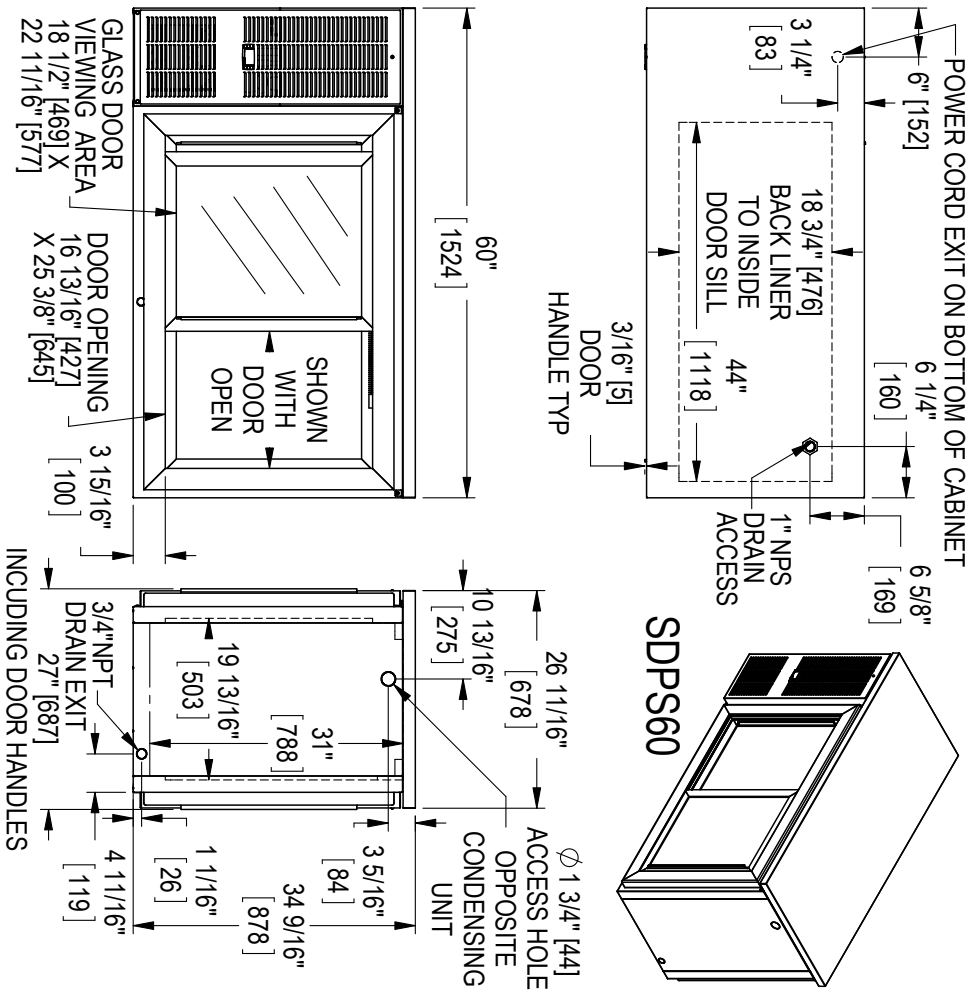

SELF-CONTAINED PASS-THRU BACK BAR REFRIGERATOR
4-DOOR, SLIDING

SDPS60 shown

JOB	
AREA	
ITEM NO.	
MODEL NO.	
SDPS60	4-Door Model

MODEL NUMBERS		SDPS60
NUMBER OF DOORS		4
EXTERIOR CABINET DIMENSIONS	Length - in. (mm)	60" (1524mm)
	Depth - in. (mm)	24.75" (629mm)
	Height - in. (mm)	34.565" (878mm)
INTERIOR CABINET DIMENSIONS	Length - in. (mm)	44" (1118mm)
	Depth - in. (mm)	18.75" (476mm)
	Height - in. (mm)	28.5" (724mm)
INTERNAL VOLUME Net. Cu. Ft. (Litres)		14.8 (419lt)
SHIPPING WEIGHT Lbs. (kg.)		380# (172kg)
ELECTRICAL SPECIFICATIONS	Electrical Supply	120 VAC/60 Hz/1 Ph
	Running Load Amps	5.5
	Electrical Connection	Cord Connected
	Cord Plug Type	NEMA 5-15
	Cord Length	8'
	Defrost Initiation	Automatic
	Defrost Type	Off Cycle
	Thermostat	Digital Control
REFRIGERATION SPECIFICATIONS	Lighting Type	LED
	Horsepower	1/4
	Refrigerant	R134a
	Refrigerant Charge	7.0
	Factory Temperature Setting-Refrigerator	38 (3.3)
	Temperature Range-Refrigerator	33-40 (0.5-4.5)
	Factory Temperature Setting-White Wine	50-55 (10.0-13.0)
	Factory Temperature Setting-Red Wine	60-65 (15.5-18.0)
	Temperature Range-Wine	50-65 (10.0-18.0)
	Condensing Unit Location	Left Or Right
	Expansion Device	Capillary Tube
	Pull Out Condensing Unit	Yes
Front Vented	Yes	
PLUMBING	Floor Drain Included	Yes
	Evaporator Condensate	Automatically

SELF-CONTAINED PASS-THRU BACK BAR REFRIGERATOR 4-DOOR, SLIDING

8300 West Good Hope Road, Milwaukee, WI 53223
 (800) 558-5592 • perlick.com