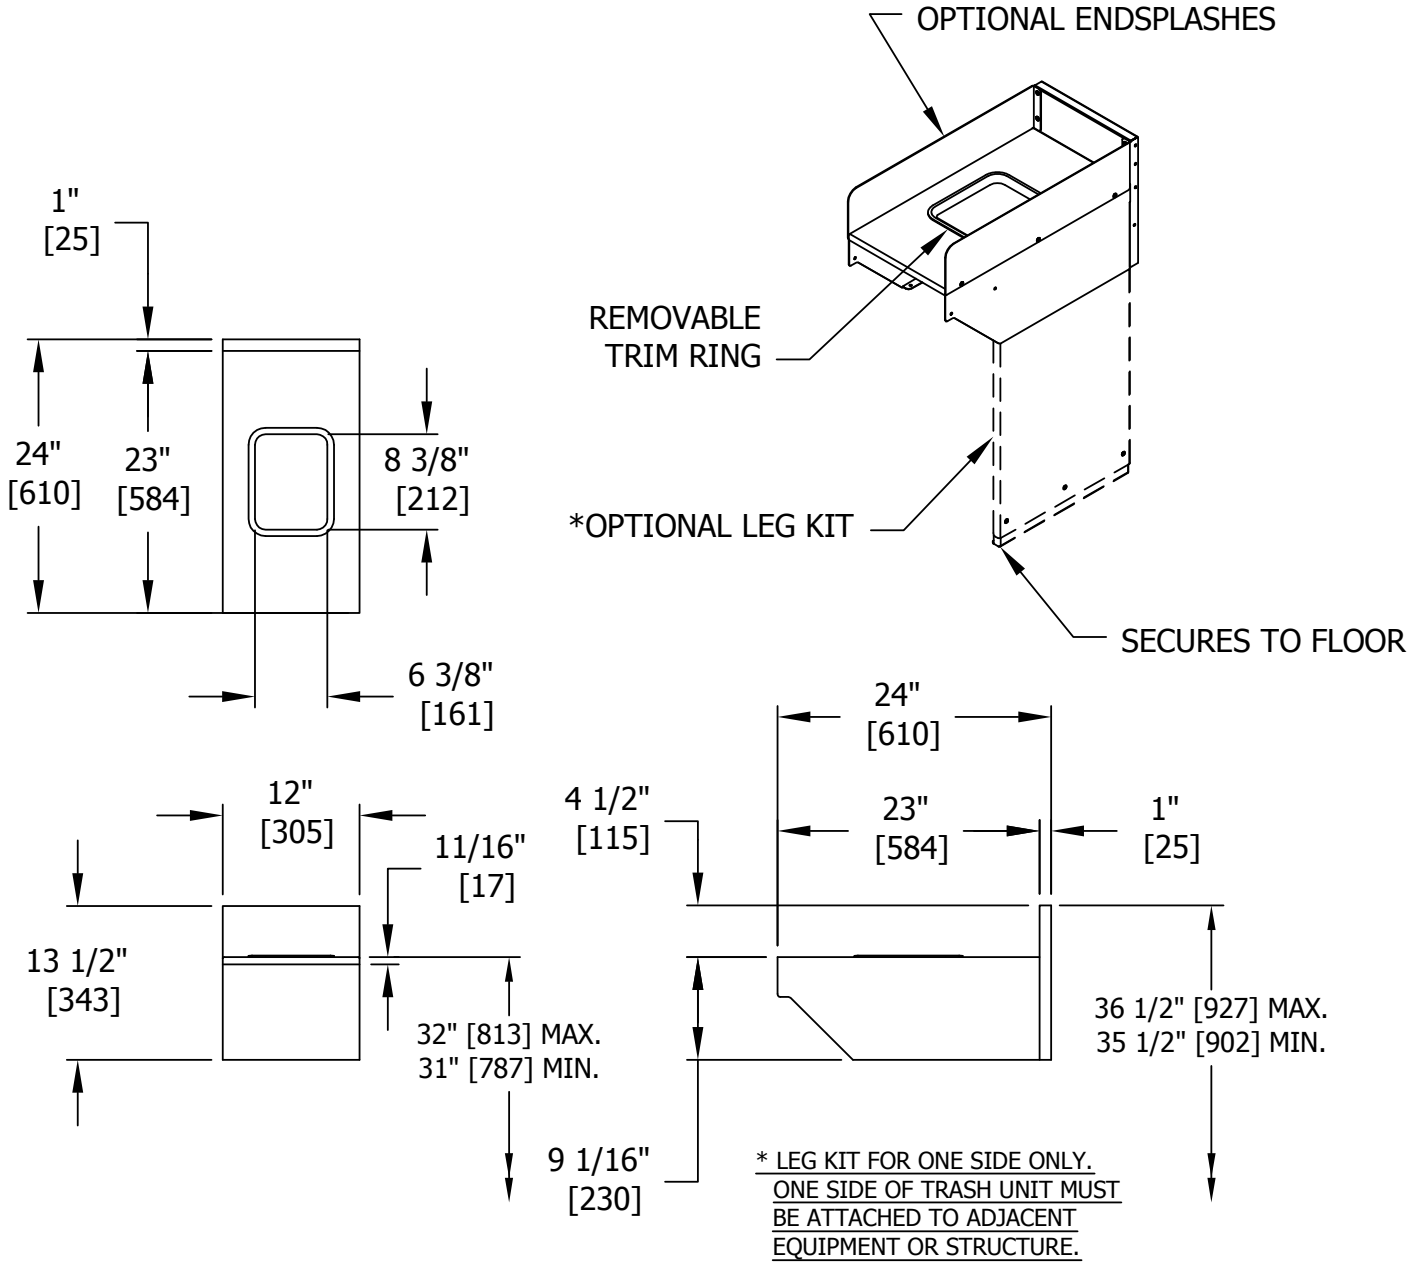

**STAINLESS STEEL UNDERBAR
TRASH MODULES**

TSF12BTB shown

TS12TRA shown

JOB	
AREA	
ITEM NO.	
MODEL NO.	

MODELS
TSF12BTB
TS12TRA

Features

- Requires support by adjacent underbar equipment or accessory end panel and leg kit
- Accessories available include end panel, end splash and wastebasket (grey Slim Jim or steel almond)

MODEL NOS.	TSF12BTB	TS12TRA
LENGTH, INCHES (mm)	12 (306)	12 (306)
SHIP WEIGHT, LBS. (kg)	25 (11)	35 (15)
GENERAL PARTS	Stainless steel	
BACKSPLASH	6" high (4" high optional)	
WASTEBASKET ACCESSORIES	Wastebasket (Grey Slim Jim 11"L x 20"W x 30"H - 57265), Wastebasket (Almond steel, 11"L x 20"W x 30"H - 58644)	
ACCESSORIES, TSF12BTB	End panel (BRG-PL), End splash (BRG-ES)	
ACCESSORY, TS12TRA	Panel leg (TRA-PL)	

Note: Requires support by adjacent underbar equipment or accessory end panel and leg kit.

**STAINLESS STEEL UNDERBAR
TRASH MODULES**

TSF12BTB

STAINLESS STEEL UNDERBAR
TRASH MODULES

TS12TRA