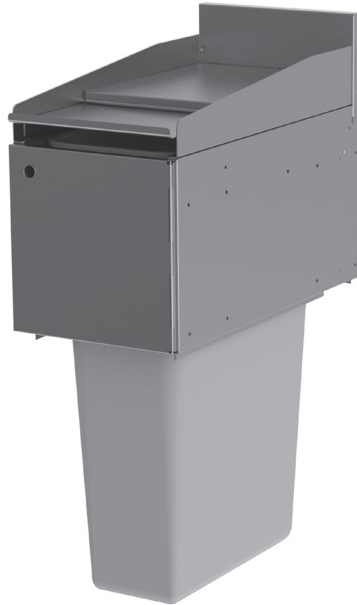

**STAINLESS STEEL UNDERBAR
TRASH MODULES**

TSF12BTB shown

TS12TRA shown

JOB	
AREA	
ITEM NO.	
MODEL NO.	

MODELS
TSF12BTB
TS12TRA

Features

- Requires support by adjacent underbar equipment or accessory end panel and leg kit
- Accessories available include end panel, end splash and wastebasket (grey Slim Jim or steel almond)

MODEL NOS.	TSF12BTB	TS12TRA
LENGTH, INCHES (mm)	12 (306)	12 (306)
SHIP WEIGHT, LBS. (kg)	25 (11)	35 (15)
GENERAL PARTS	Stainless steel	
BACKSPLASH	6" high (4" high optional)	
WASTEBASKET ACCESSORIES	Wastebasket (Grey Slim Jim 11"L x 20"W x 30"H - 57265), Wastebasket (Almond steel, 11"L x 20"W x 30"H - 58644)	
ACCESSORIES, TSF12BTB	End panel (BRG-PL), End splash (BRG-ES)	
ACCESSORY, TS12TRA	Panel leg (TRA-PL)	

Note: Requires support by adjacent underbar equipment or accessory end panel and leg kit.

**STAINLESS STEEL UNDERBAR
TRASH MODULES**

TSF12BTB

STAINLESS STEEL UNDERBAR
TRASH MODULES

TS12TRA