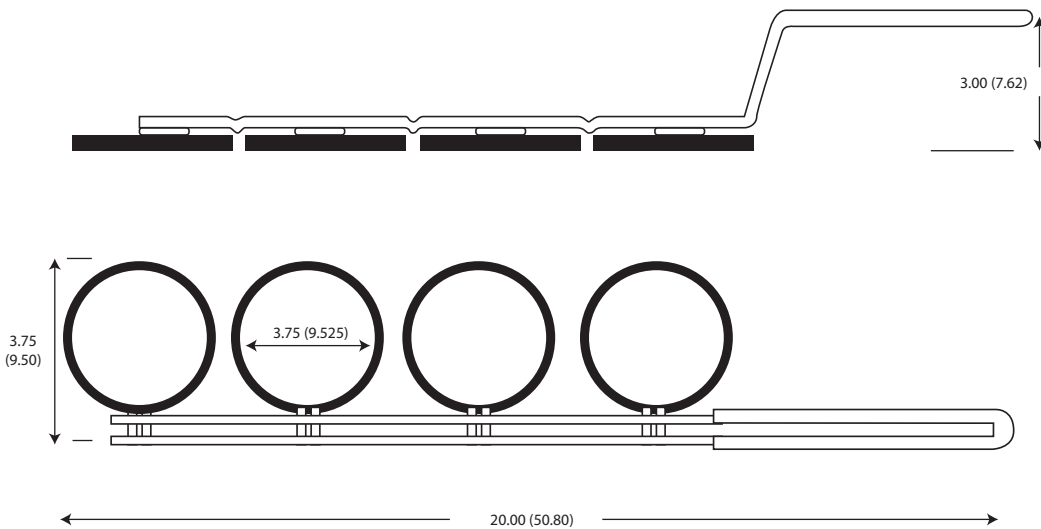

FEATURES

- Helps maximize griddle space.
- Produces perfect individual portions.
- Nonstick coating for easy cleanup and no waste cooking.
- Cool-to-the-touch wire handles make handling easy.
- Four rings per unit, each with a 3-3/4" diameter.

ORDERING INFORMATION

Model Number	Description
122-032	Inline Egg Ring

DIMENSIONS

Model Number	Width in (cm)	Height in (cm)	Length in (cm)	Shipping Weight lb (kg)	Shipping cu. ft. (cu. m.)
122-032	3.75 (9.50)	3.00 (7.62)	20.00 (50.80)	4.00 (1.80)	.33 (.01)