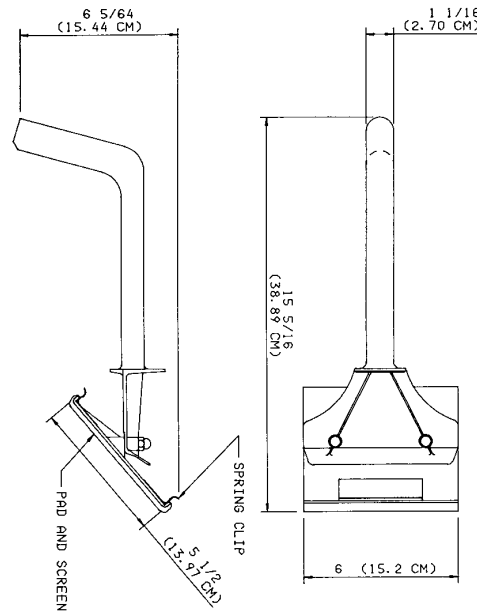

167 KLEEN-SKREEN POLISHER

SPECIFICATIONS

LAYOUT:

Designs and specifications are subject to change without notice.

DIMENSIONS:

Model Number	Width in (cm)	Height in (cm)	Length in (cm)	Shipping Weight lb (kg)	Shipping cu.ft. (cu.m.)
167	6.00 (15.24)	6.08 (15.44)	15.31 (38.89)	1.00 (.45)	.03 (.01)