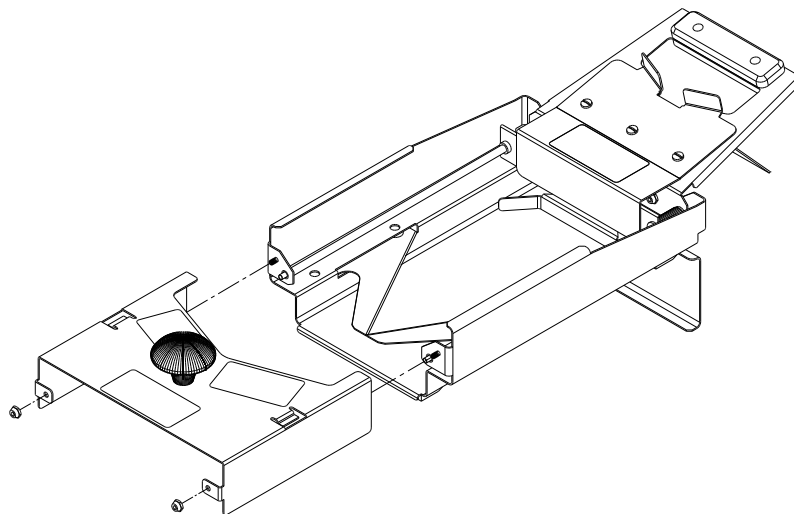

970-A BAGEL SABER®

SPECIFICATIONS

LAYOUT:

Designs and specifications are subject to change without notice.

DIMENSIONS:

Model Number	Width in (cm)	Height in (cm)	Length in (cm)	Shipping Weight lb (kg)	Shipping cu.ft. (cu.m)
970-A	7.00 (17.78)	3.50 (8.89)	10.75 (27.31)	6.00 (2.72)	.47 (.01)