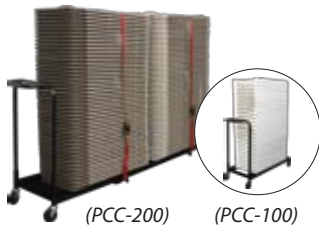

Heavy-Duty Pallet System

4-Wheeled Pallet Dolly

Capacity:
HD-PMD: (1) Pallet

(C450-Pallet)

Folding Chair Pallets

Capacity:
C600-Pallet: (50) C600 Chairs
C650-Pallet: (25) C650 Chairs
C700-Pallet: (25) C700 Chairs
C450-Pallet: (25) C450 Chairs

2-Wheeled Pallet Dolly

Capacity:
HD-PME: (1) Pallet

Chair Covers

Covers a full stack of chairs on a pallet or PCC cart

Folding Chair Carts

Stacking Chair Carts

Capacity:
PCC-100: (50) C600 /
(25) C650 /
(25) C700 /
(25) C450 /
(25) C460 Chairs

PCC-200: (100) C600 /
(50) C650 /
(50) C700 /
(50) C450 /
(50) C460 Chairs

(HD-CTC48W)

Heavy-Duty Chair Tree Carts

Capacity:
HD-CTC48W: (48) C450 Chairs
HD-CTC72W: (72) C450 Chairs
HD-CTC56M: (56) C600 Chairs
HD-CTC84M: (84) C600 Chairs